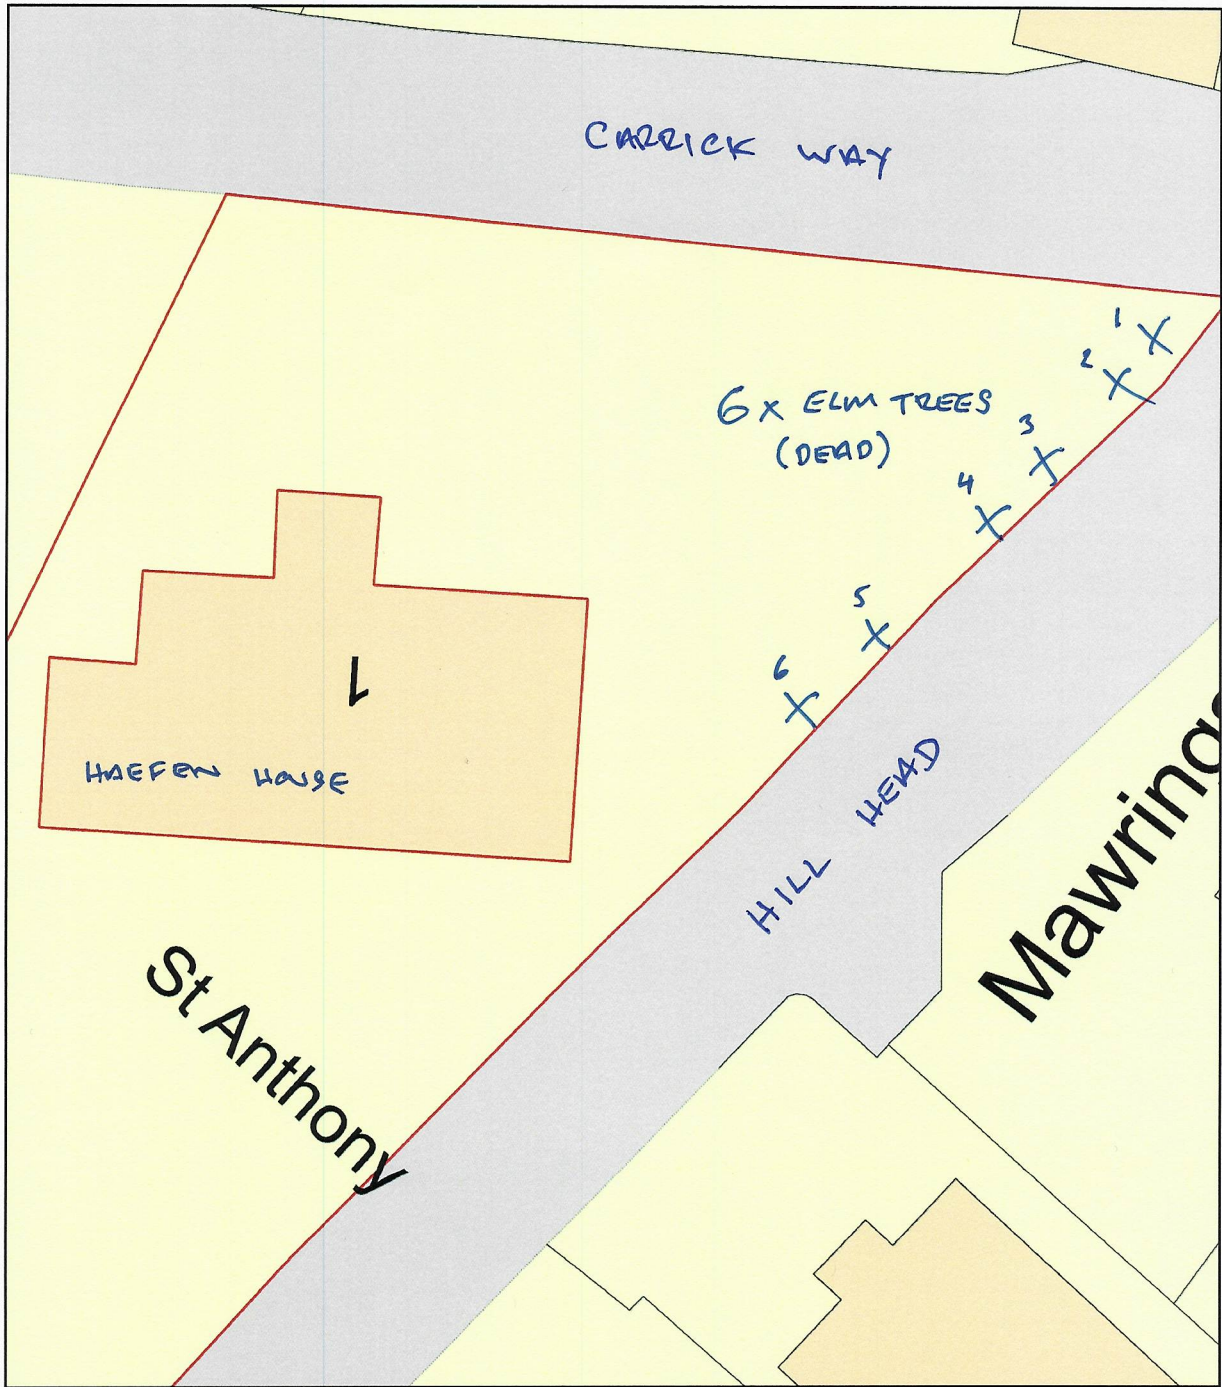

Haefen House  
NO. 1 CARRICK WAY

Plan Produced for: Fergus Gilmour

Date Produced: 18 Nov 2023

Plan Reference Number: TQRQM23322163659077

Scale: 1:200 @ A4