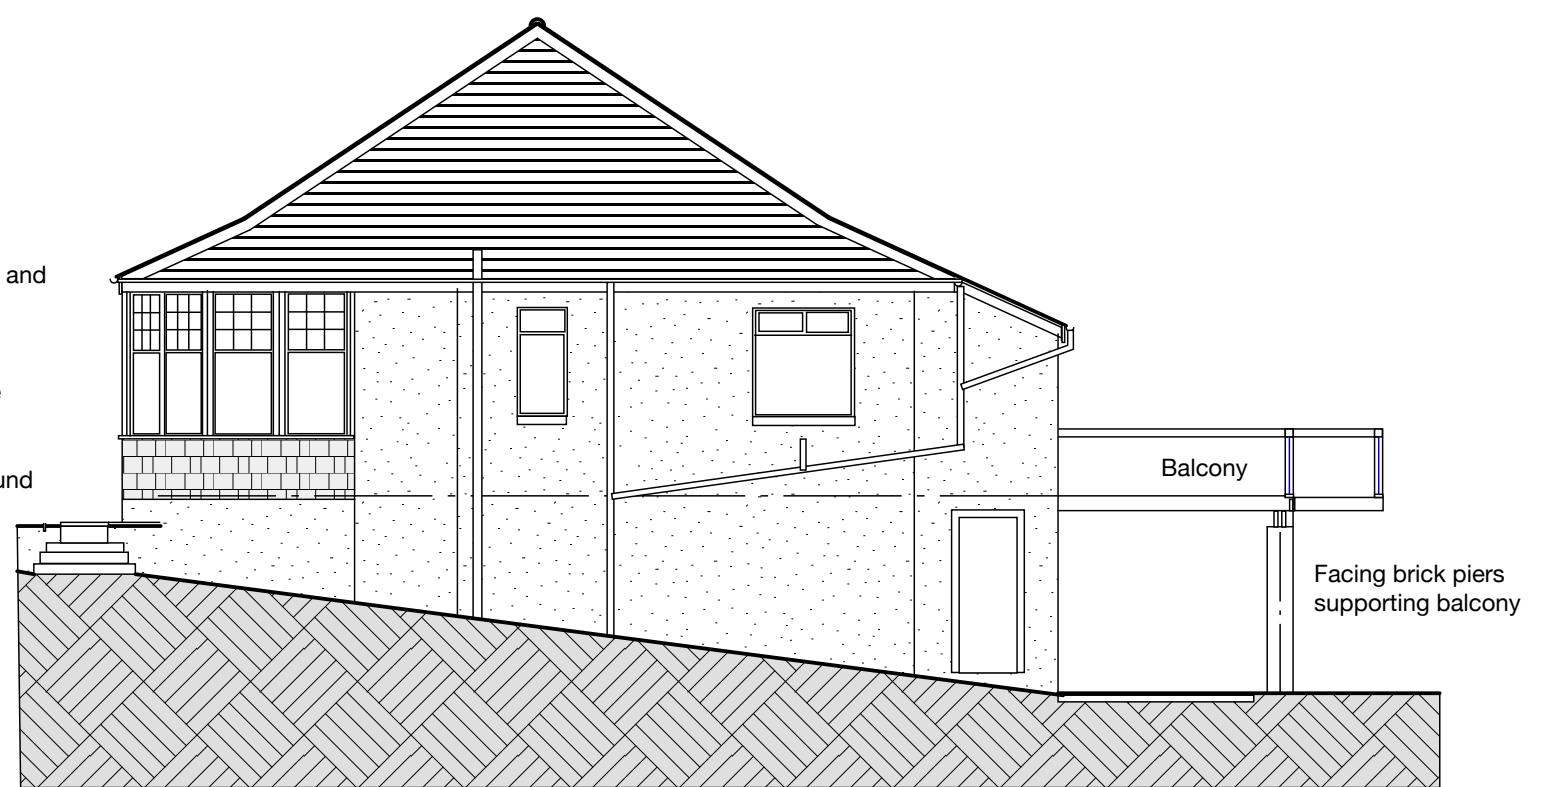

**FRONT ELEVATION...**

PC concrete tiles  
over roof

100mm pvc gutters and  
downpipes

PVC framed double  
glazed windows

Stone front and round  
bow windows.

**SIDE ELEVATION...**

**SIDE ELEVATION...**

**REAR ELEVATION...**

Client Mr Tariq Bia	Address 71 Henderland Road, Glasgow G61 1JF	Dwg A1568.23.05
Project House extension	Date 23.10.23	Scale 1:100
Title Elevations... existing		

KEITH EDWARDS ARCHITECT

2 CALEDON STREET, GLASGOW