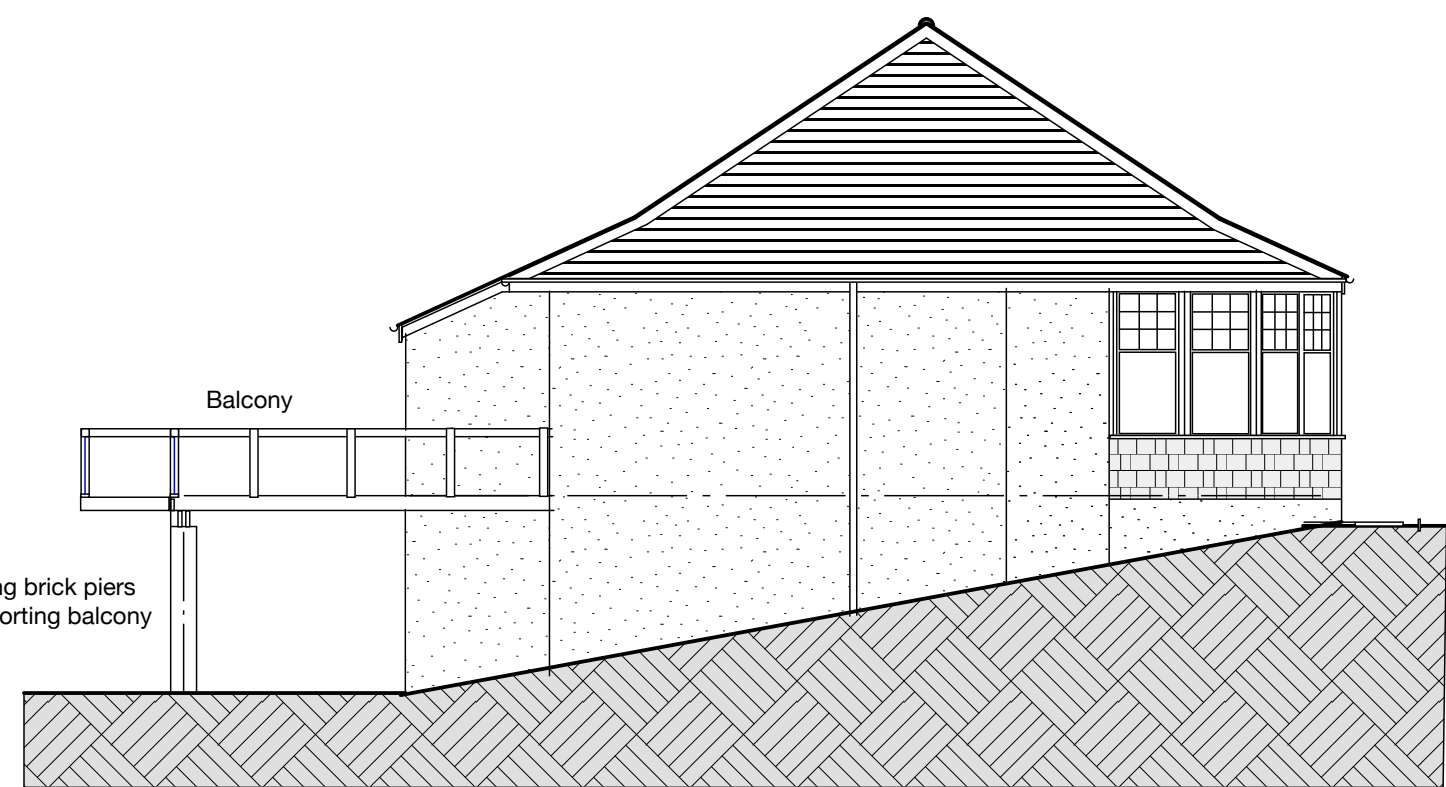

**FRONT ELEVATION...**

PC concrete tiles  
over roof

100mm pvc gutters and  
downpipes

PVC framed double  
glazed windows

Stone front and round  
bow windows.

**SIDE ELEVATION...**

**SIDE ELEVATION...**

**REAR ELEVATION...**

Client Mr Tariq Bia	Address 71 Henderland Road, Glasgow G61 1JF	Dwg A1568.23.05
Project House extension	Date 23.10.23	Scale 1:100
Title Elevations... existing		

KEITH EDWARDS ARCHITECT

2 CALEDON STREET, GLASGOW