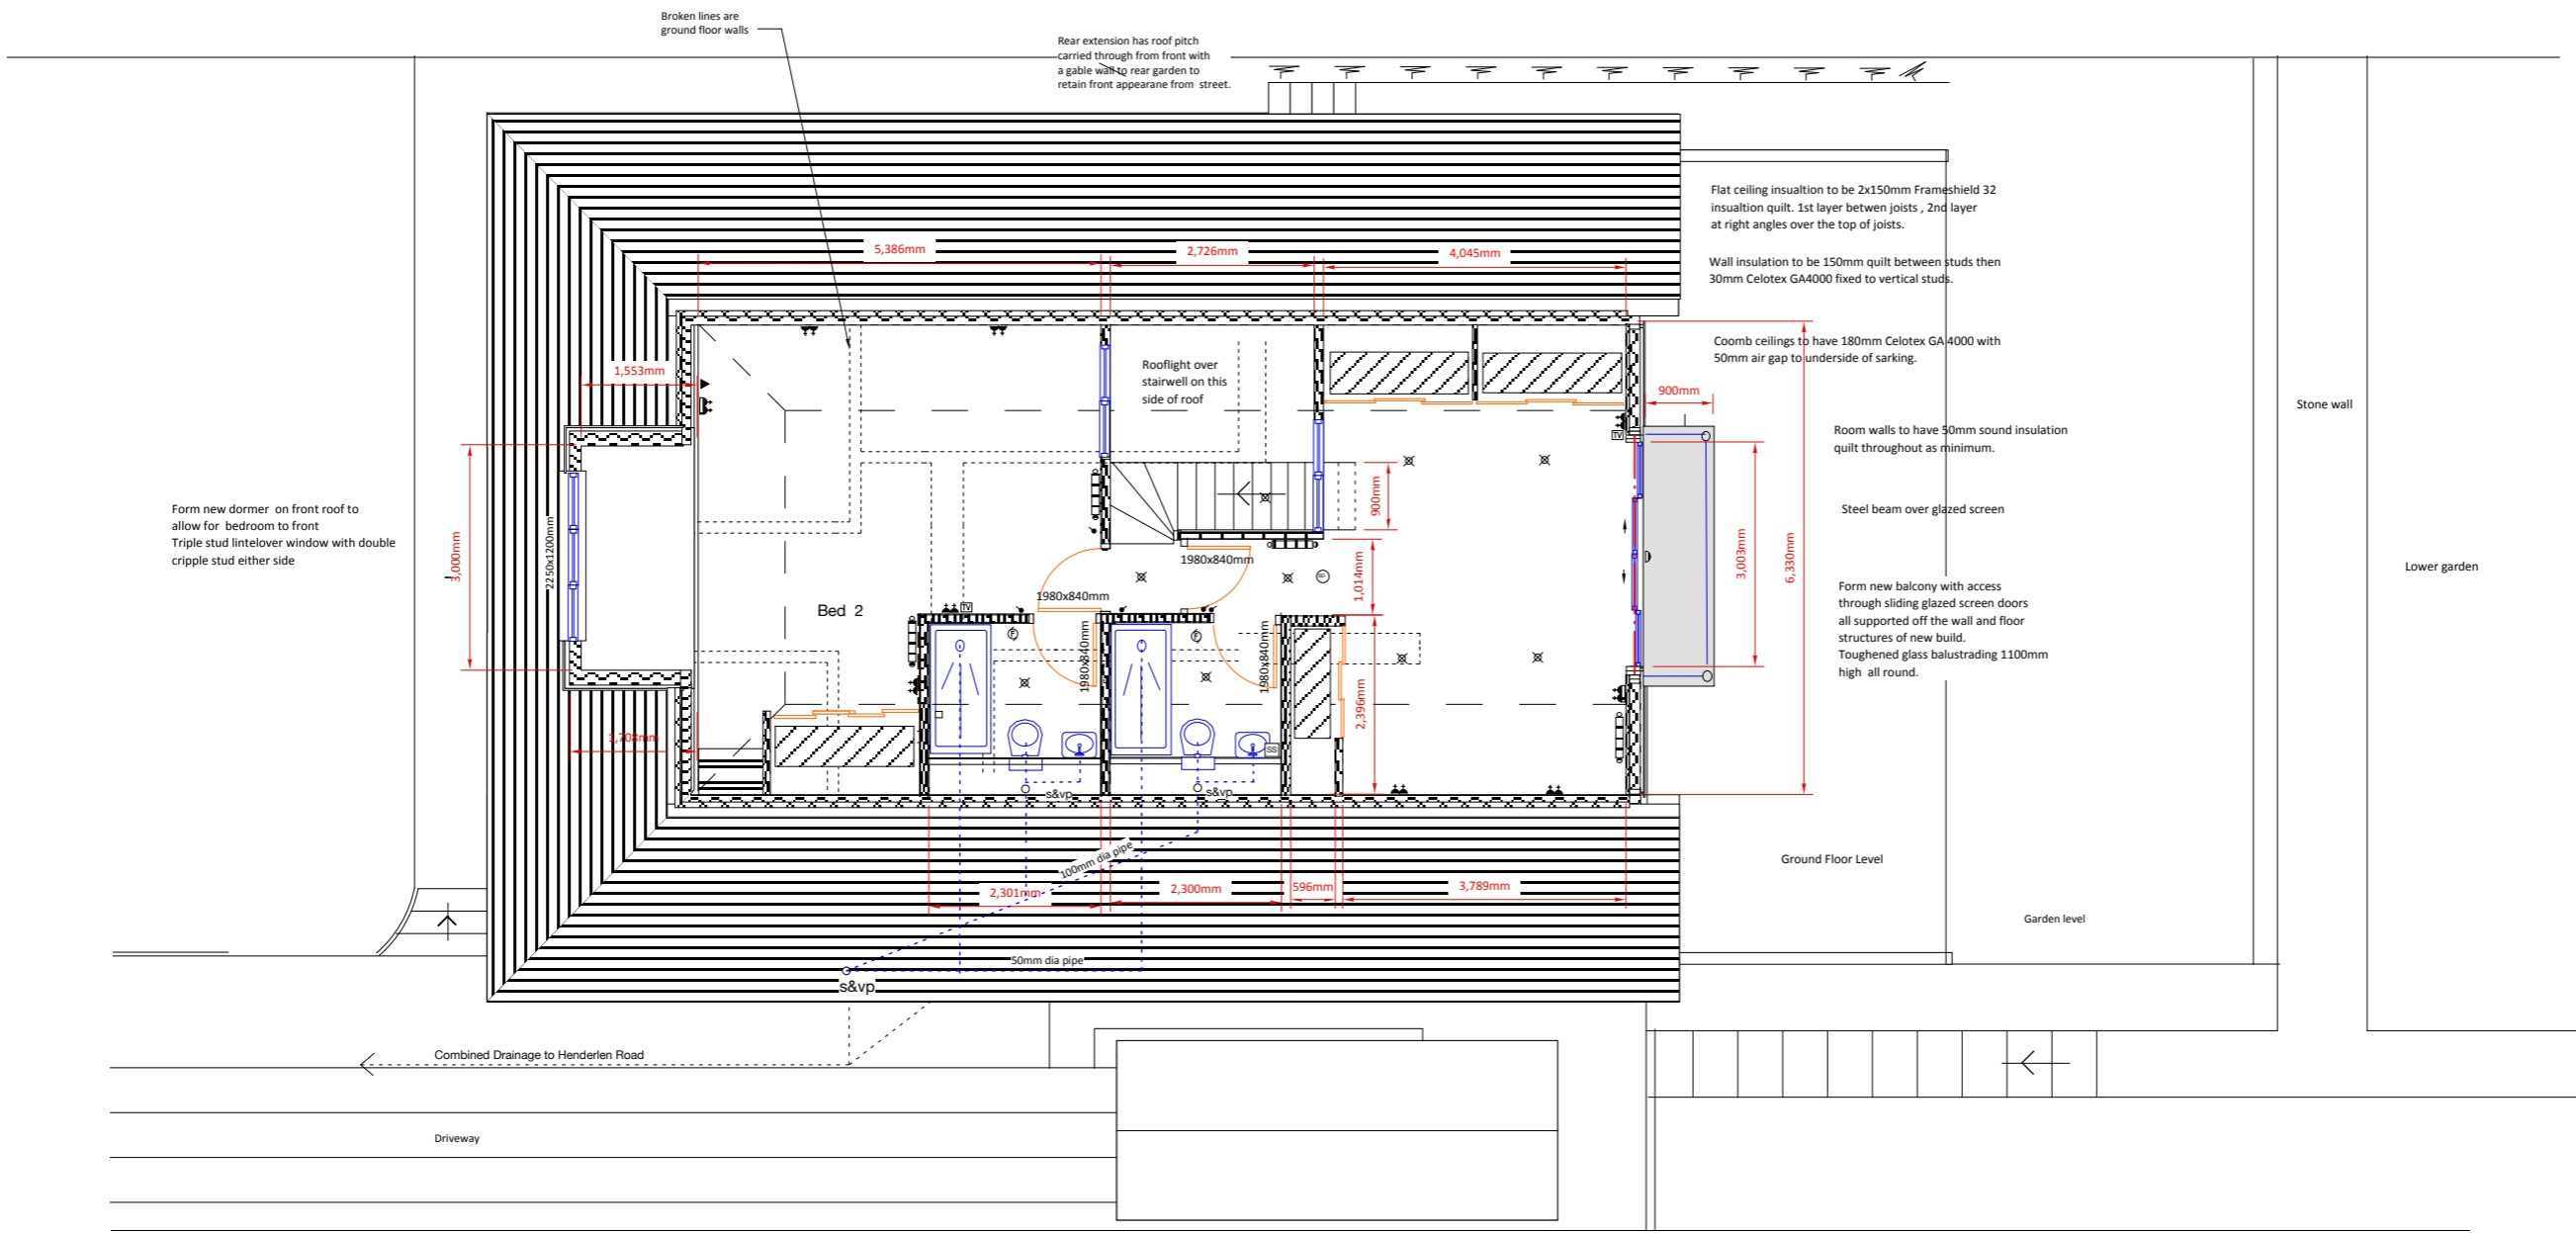

NOTES

- ELECTRICAL LEGEND:**
- ⏏ Double switch socket
 - ⏏ Switch with remote spur
 - ⊗ Light Fixture ceiling... pendant
 - ⊗ Light switch
 - ⊗ Bulkhead Light Fixture ... PIR
 - ⊗ Ceiling Mounted Exhaust Fan
 - ⊗ Wall Mounted Exhaust Fan
 - ⊗ Tv Outlet
 - ⊗ Telephone Outlet
 - ⊗ Smoke Detector ... hard wired
 - ⊗ Heat Detector ... hard wired
 - ⊗ Carbon monoxide Detector/hard wired
 - ⊗ Under floor heating manifold.
 - ⊗ Door bell...electric
 - ⊗ Door bell push
 - ⊗ Cooker control unit
 - ⊗ Shaver socket outlet
 - ⊗ Consumer unit
 - ⊗ Double switch + Broadband socket

FIRST FLOOR PLAN... 83.24 Sq m

IF IN DOUBT ASK
DO NOT SCALE FROM THIS DRAWING

REV	DATE	REMARKS

CLIENT:
Mr Tariq Purvaze

SITE ADDRESS:
71 Henderland Road, Glasgow G61 1JF

PROJECT:
House extension

DWG TITLE:
First Floor Plan .. proposed

SCALE: 1:50 @ A1
1:100 @ A3

DATE: 24.10.23

DWG No: A1568.23.09

KEITH EDWARDS ARCHITECT

2 CALEDON STREET, GLASGOW ... G12 9GX
tel: 0141 341 0694 mob: 07577359147
email: k.edwards1701@gmail.com
website: @keith.edwards.com