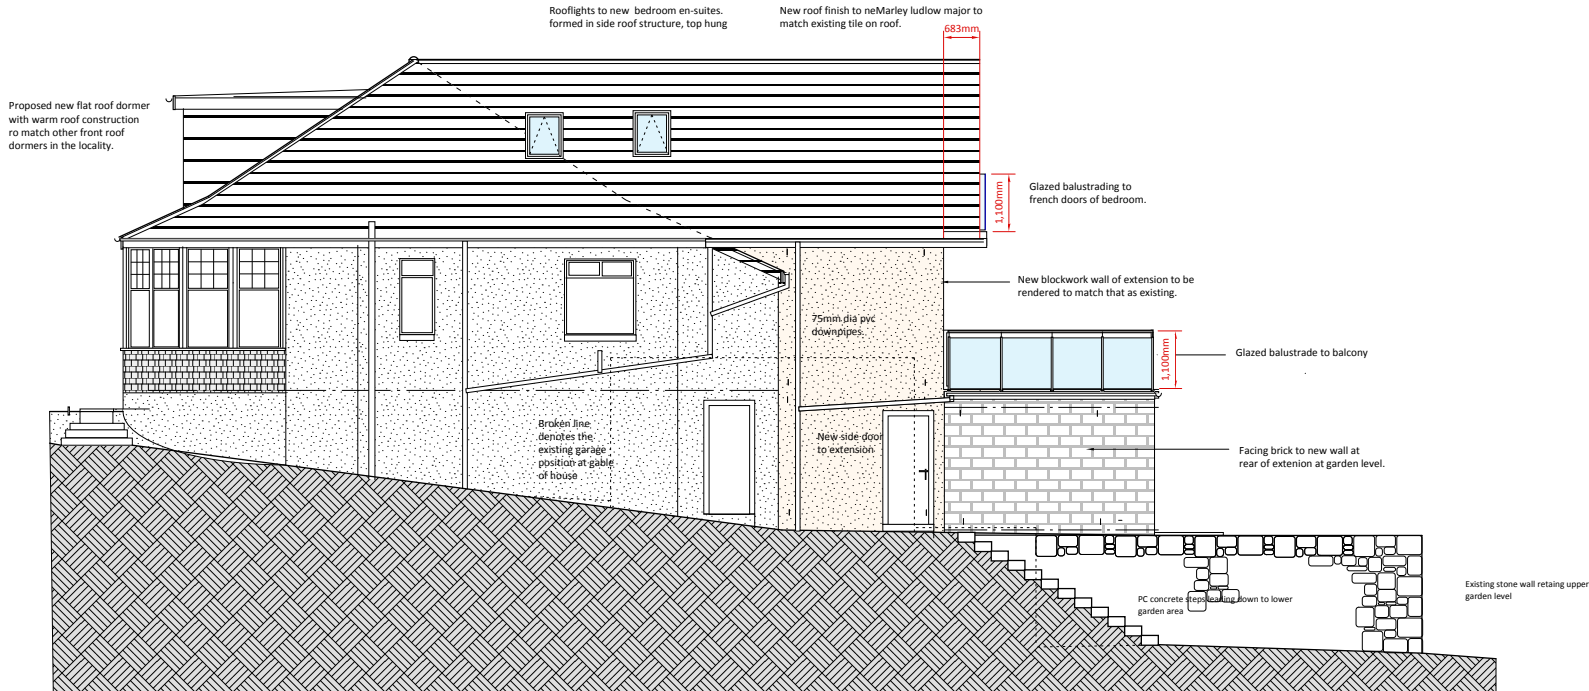

SOUTH WEST ELEVATION...

NORTH WEST ELEVATION...

IF IN DOUBT ASK
DO NOT SCALE FROM THIS DRAWING

REV	DATE	REMARKS

CLIENT: Mr Tariq Purvaze

SITE ADDRESS: 71 Henderland Road, Glasgow G61 1JF

PROJECT: House extension

DWG TITLE: Elevation.. proposed

SCALE: 1:50 @ A1	DATE: 26.10.23
1:100 @ A3	
DWG No: A1568.23.13	REV:

KEA KEITH EDWARDS ARCHITECT

2 CALLESON STREET, GLASGOW ... G12 8XK
tel: 0341 341 0694 mob: 07577395147
email: keithedwards1701@gmail.com
website: @keithedwards.com