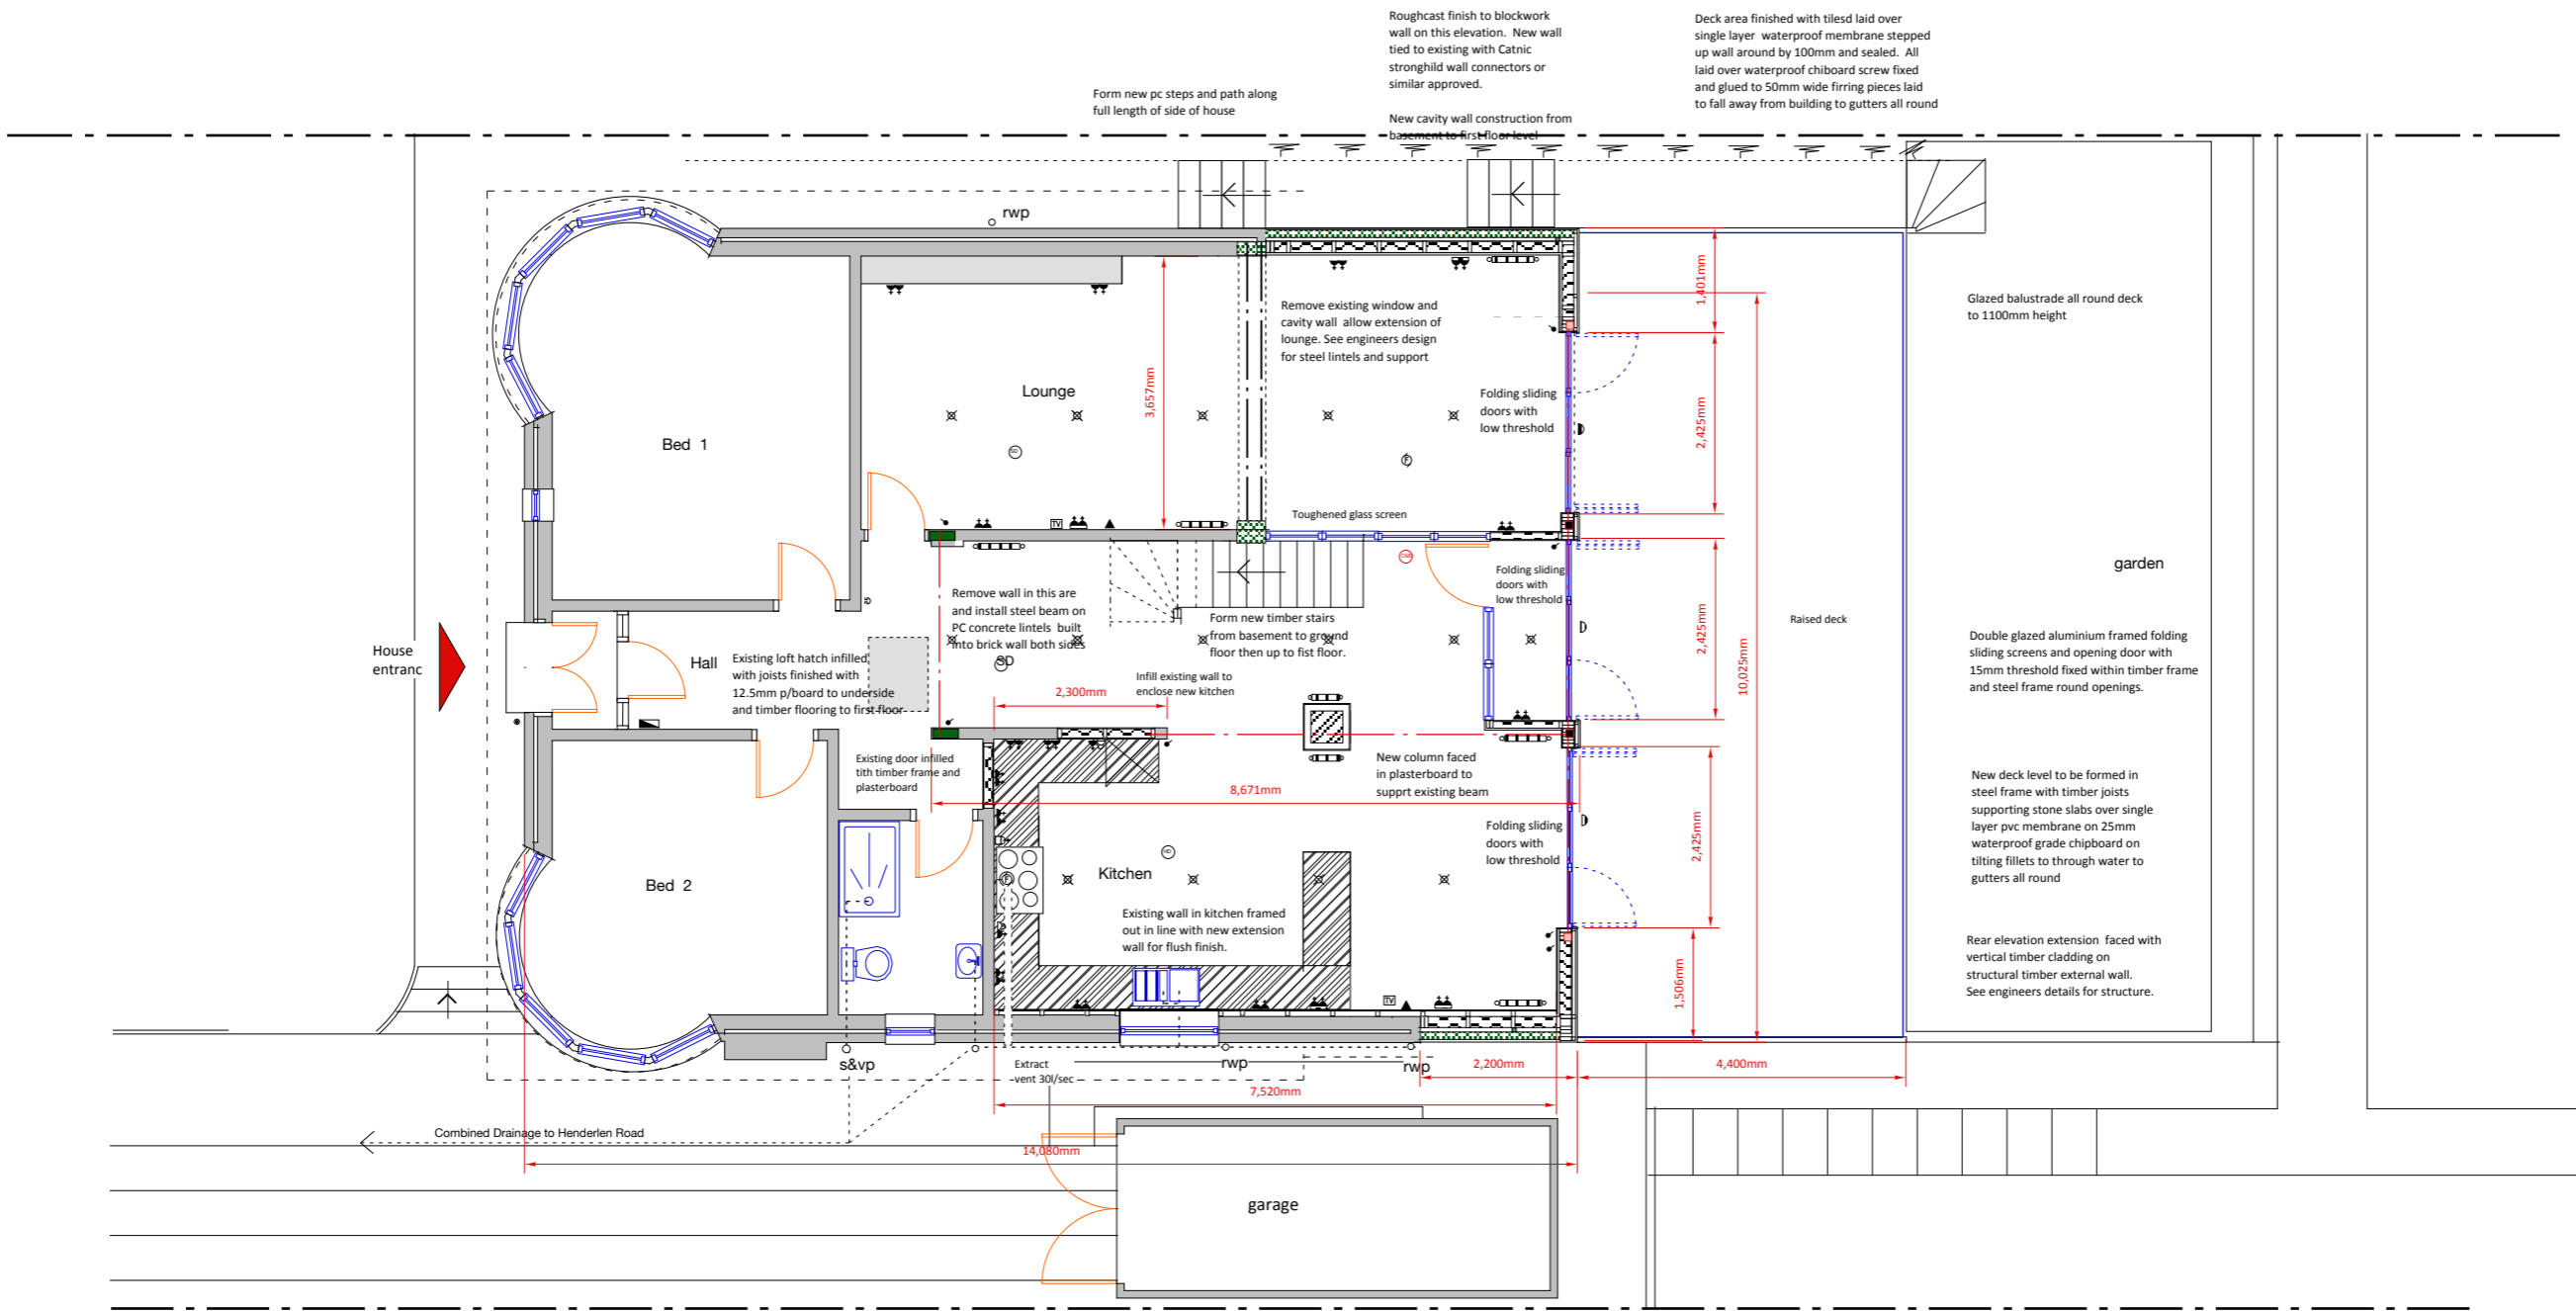

NOTES

- ELECTRICAL LEGEND:**
- Double switch socket
  - Switch with remote spur
  - Light Fixture ceiling... pendant
  - Light switch
  - Bulkhead Light Fixture... PIR
  - Ceiling Mounted Exhaust Fan
  - Wall Mounted Exhaust Fan
  - Tv Outlet
  - Telephone Outlet
  - Smoke Detector... hard wired
  - Heat Detector... hard wired
  - Carbon monoxide Detector/hard wired
  - Under floor heating manifold
  - Door bell... electric
  - Door bell push
  - Cooker control unit
  - Shaver socket outlet
  - Consumer unit
  - Double switch + Broadband socket

GROUND FLOOR PLAN...

IF IN DOUBT ASK  
DO NOT SCALE FROM THIS DRAWING

REV	DATE	REMARKS

CLIENT: Mr Tariq Bia

SITE ADDRESS: 71 Henderland Road, Glasgow G61 1JF

PROJECT: House extension

DWG TITLE: Ground Floor Plan .. proposed

SCALE: 1 : 50 @ A1  
1 : 100 @ A3

DATE: 17.03.23

DWG No: A1568.23.03

**KEA** KEITH EDWARDS ARCHITECT

2 CALEDON STREET, GLASGOW ... G12 9GX  
tel : 0141 341 0694 mob : 07577359147  
email : kedwards1701@gmail.com  
website : @keith.edwards.com