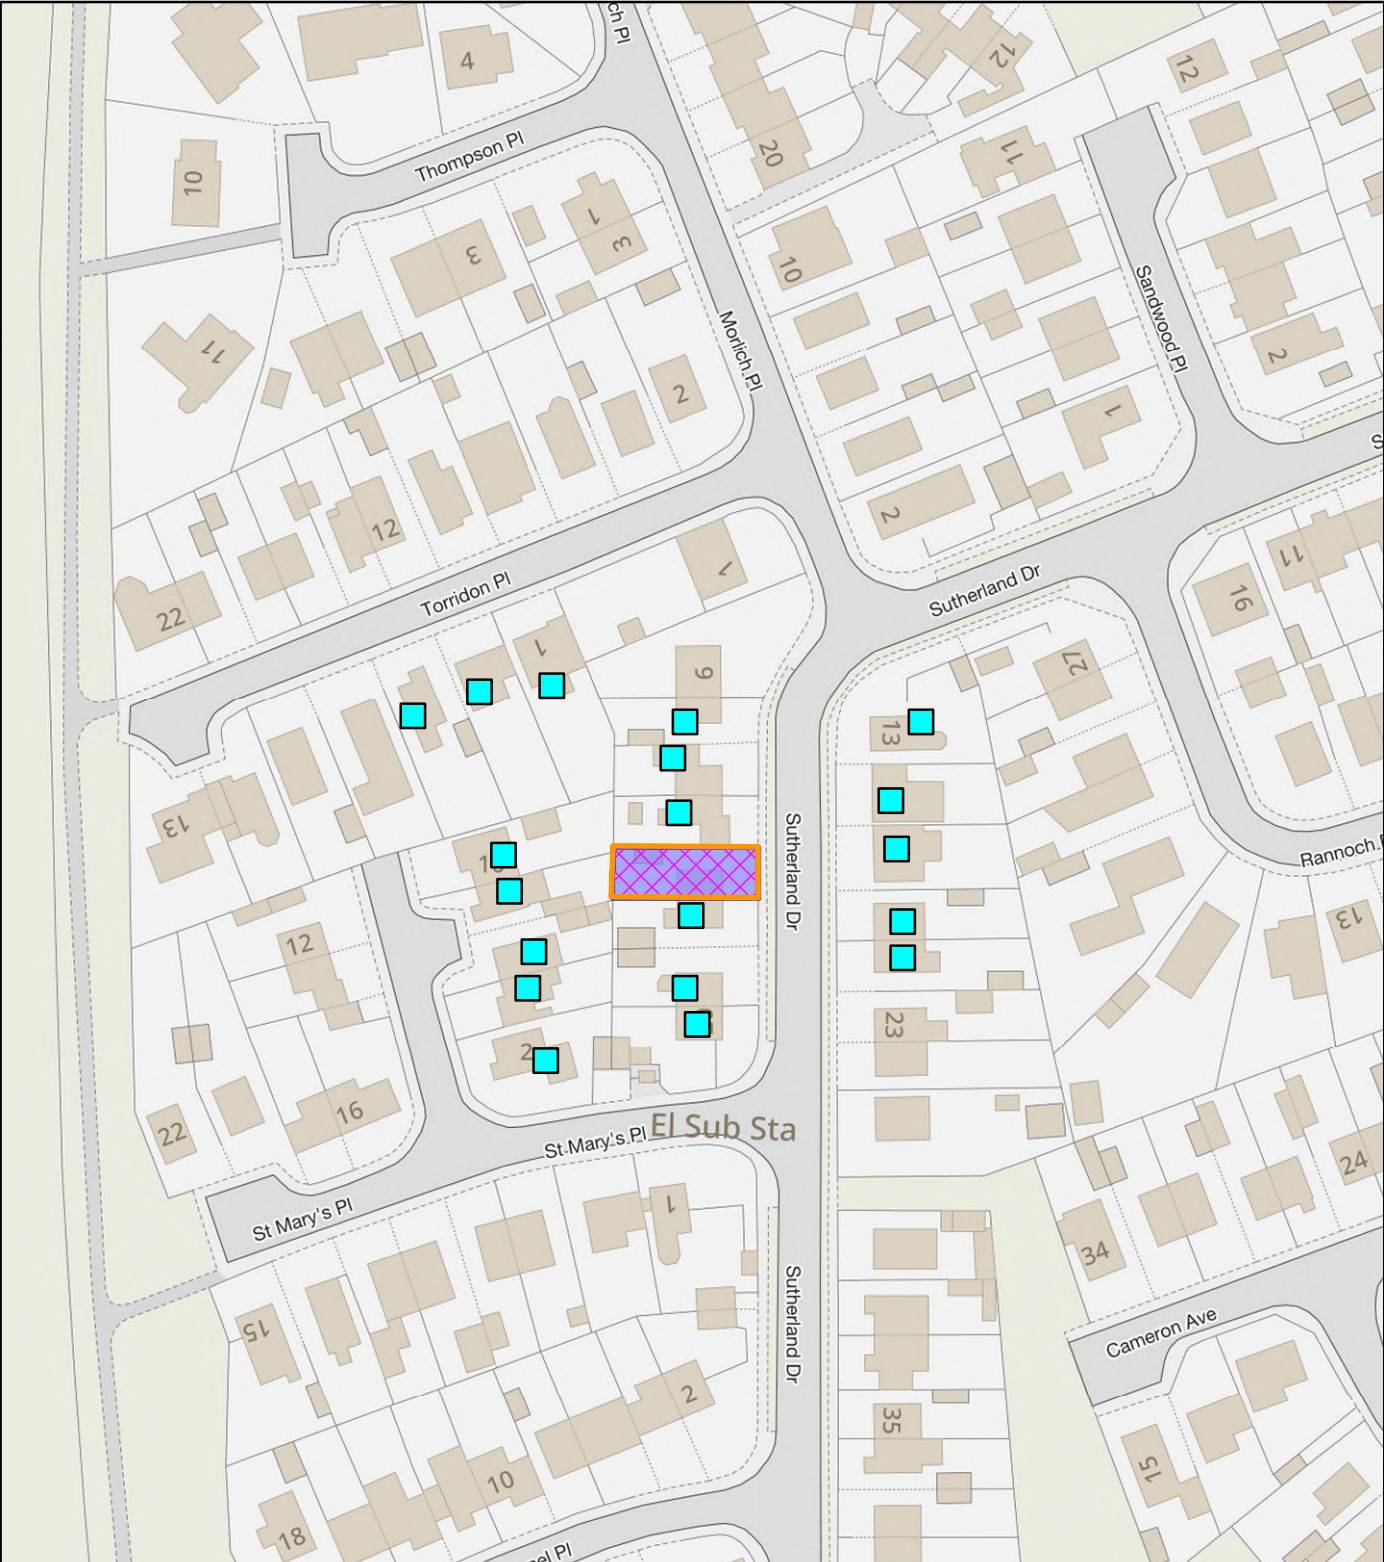

## NEIGHBOUR NOTIFICATION

Location Plan showing planning application site

This map is for Neighbour Notification ONLY. It must not be reproduced or used for any other purpose.

© Crown copyright [and database rights] 2023 OS 100016971. You are permitted to use this data solely to enable you to respond to, or interact with, the organisation that provided you with the data. You are not permitted to copy, sub-licence, distribute or sell any of this data to third parties in any form.