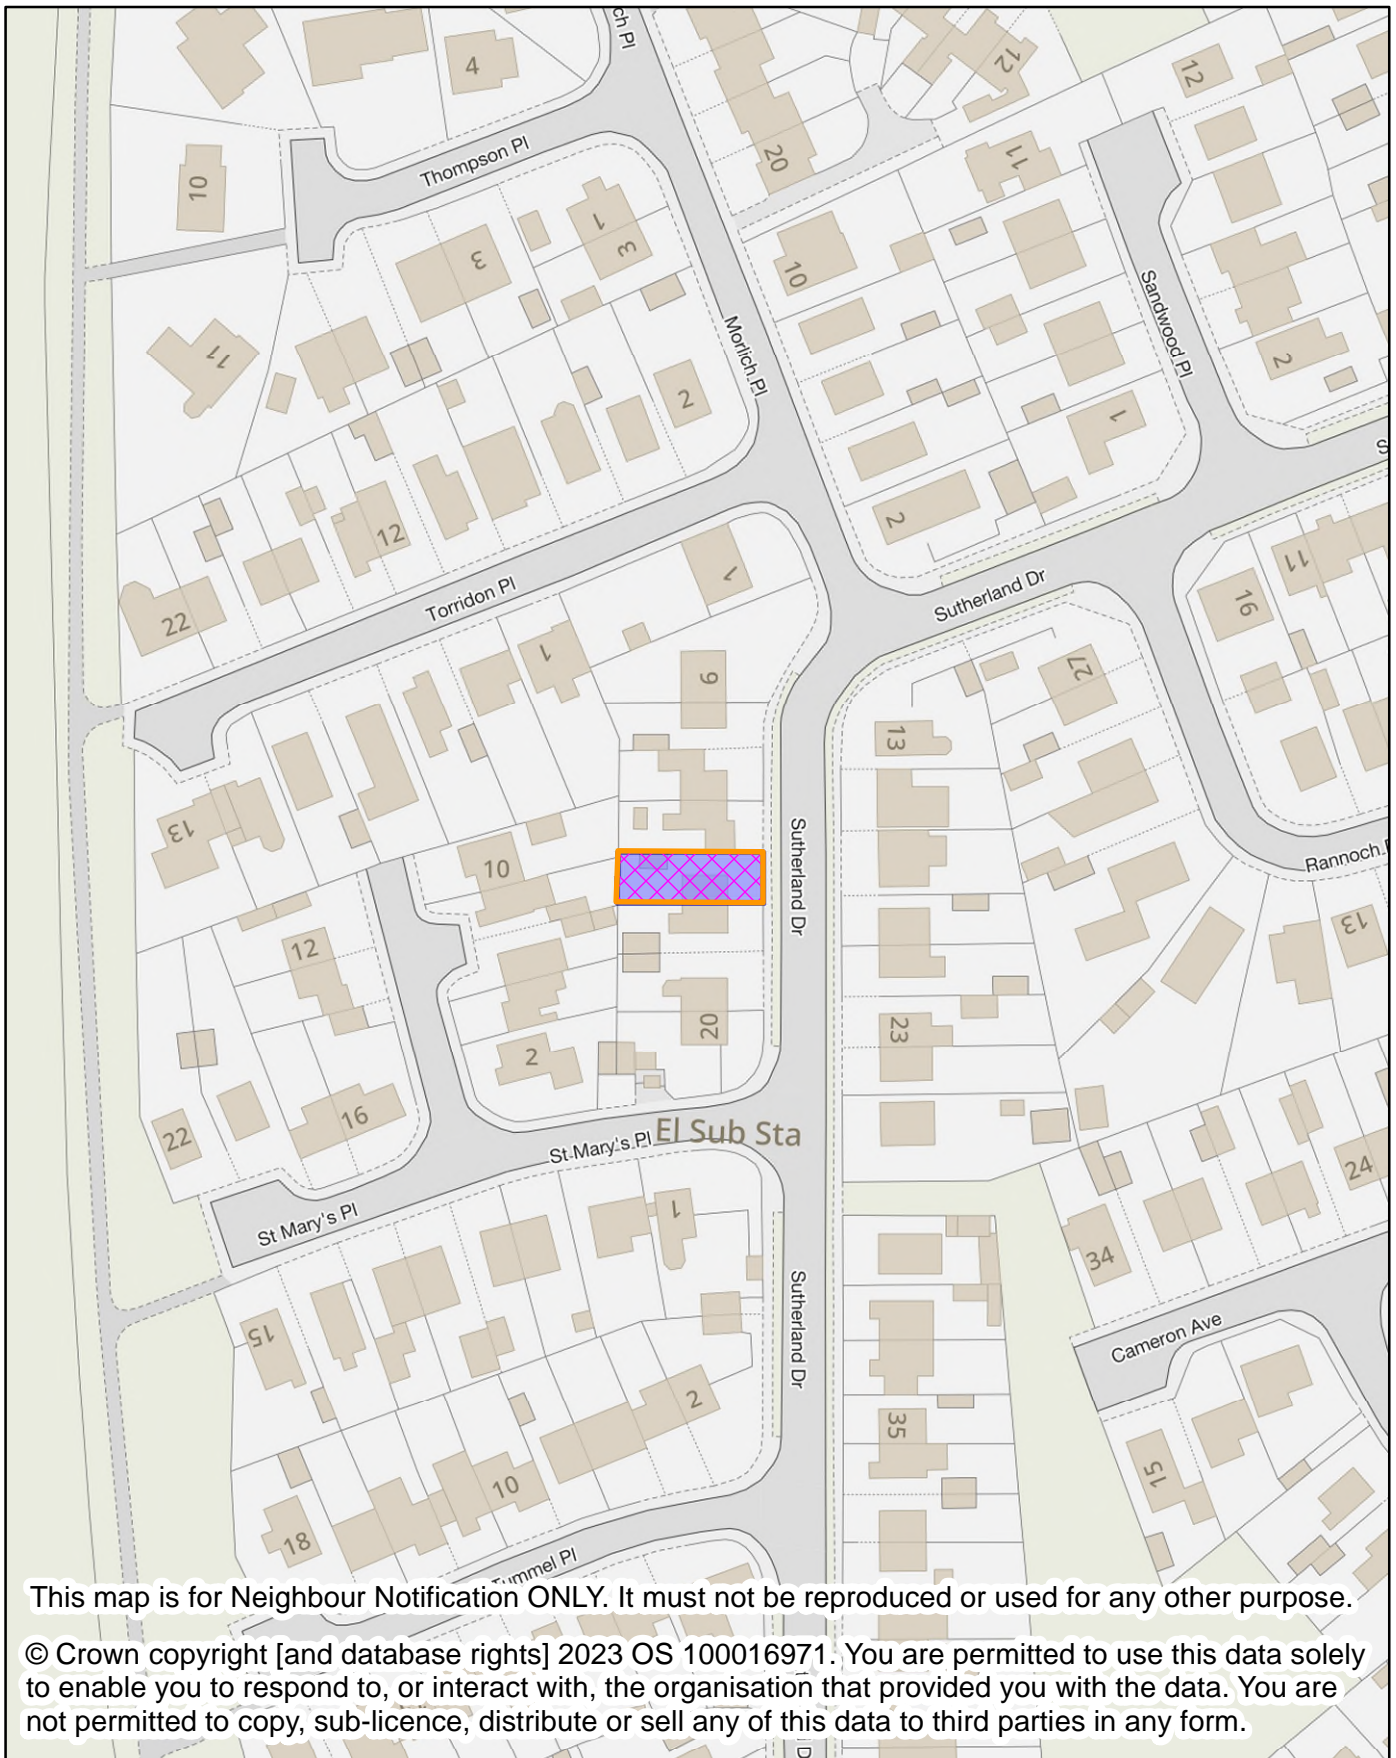

## NEIGHBOUR NOTIFICATION

Location Plan showing planning application site

This map is for Neighbour Notification ONLY. It must not be reproduced or used for any other purpose.

© Crown copyright [and database rights] 2023 OS 100016971. You are permitted to use this data solely to enable you to respond to, or interact with, the organisation that provided you with the data. You are not permitted to copy, sub-licence, distribute or sell any of this data to third parties in any form.