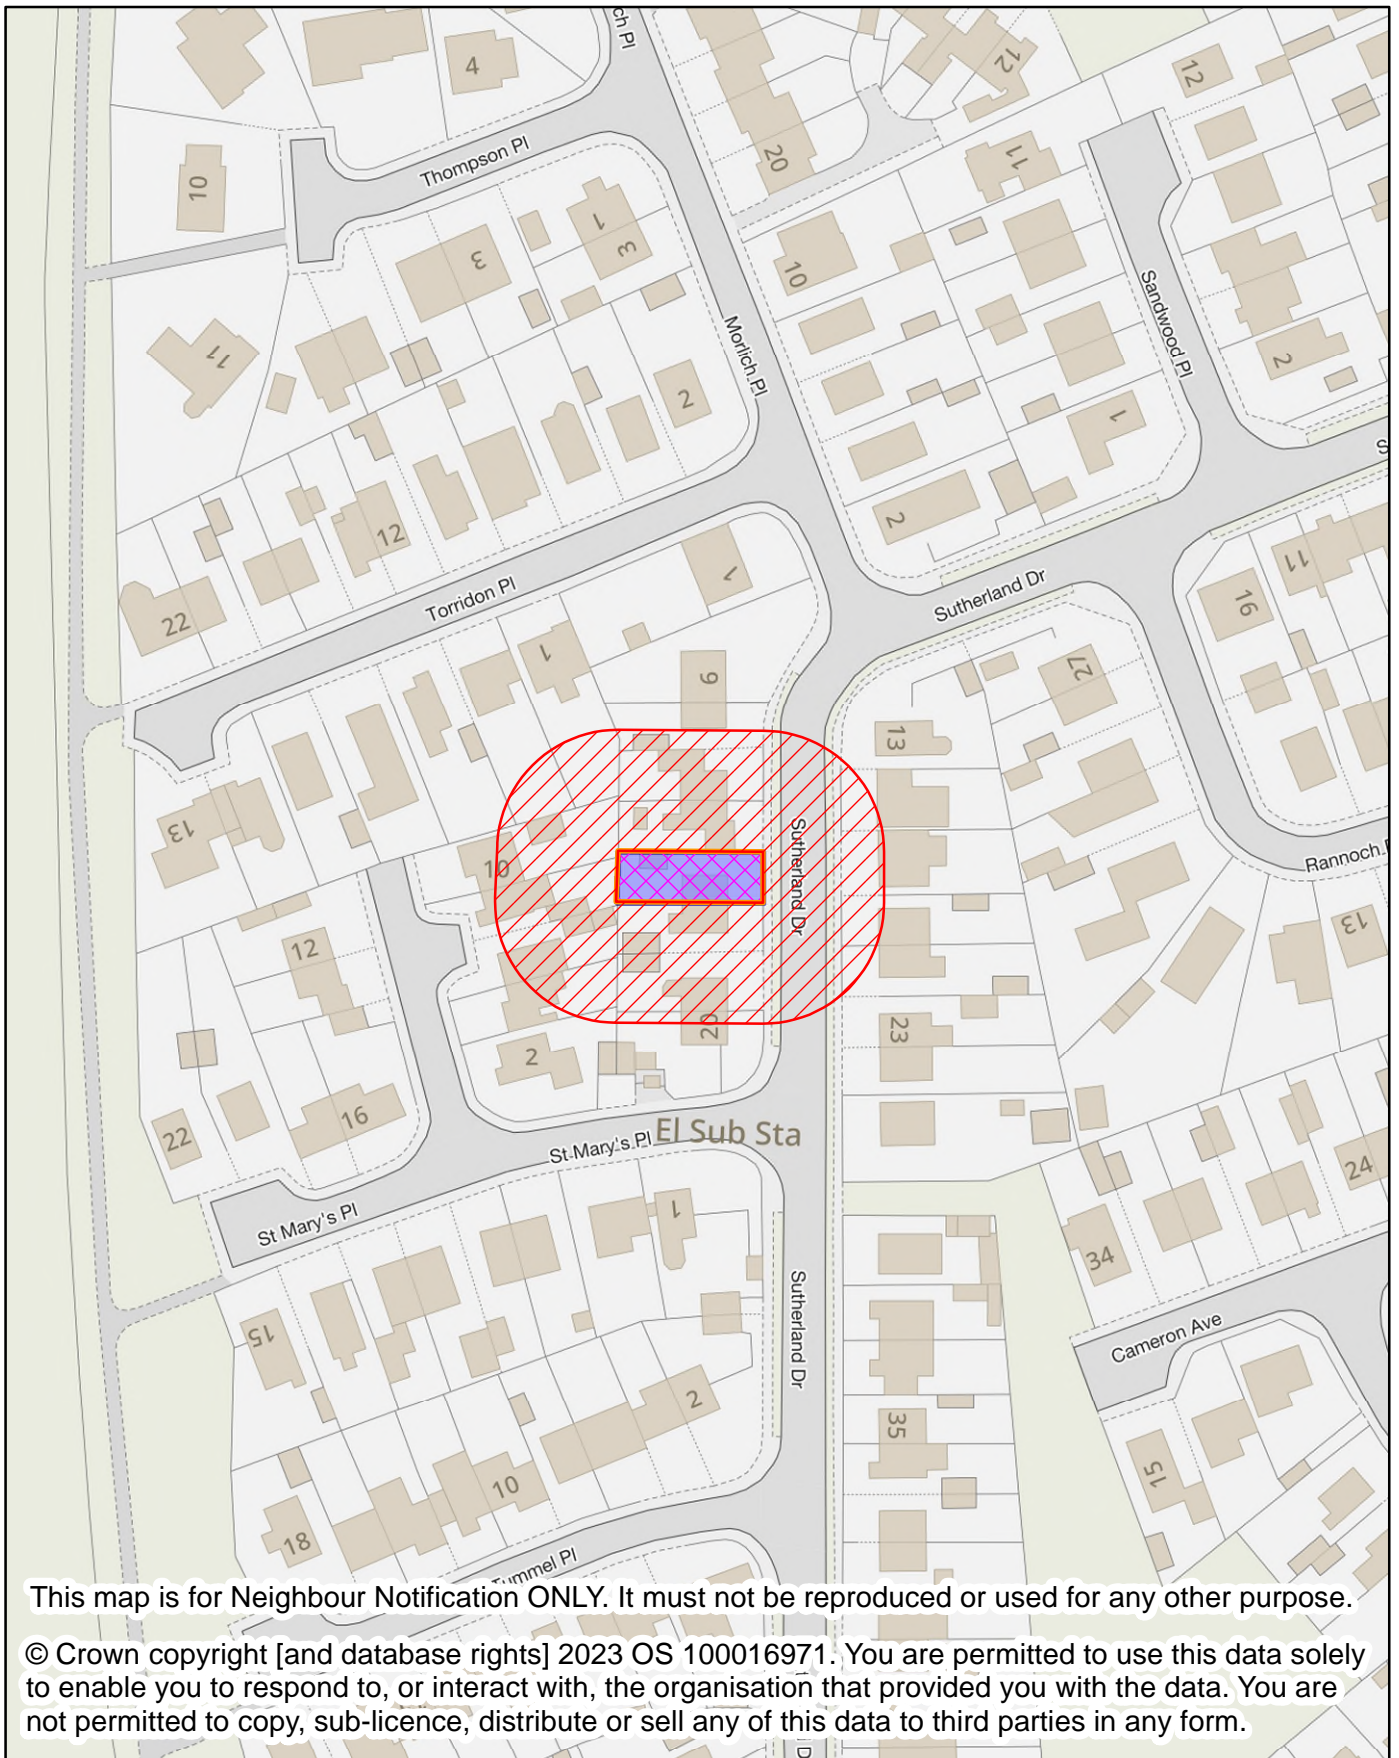

## NEIGHBOUR NOTIFICATION

Location Plan showing planning application site

This map is for Neighbour Notification ONLY. It must not be reproduced or used for any other purpose.

© Crown copyright [and database rights] 2023 OS 100016971. You are permitted to use this data solely to enable you to respond to, or interact with, the organisation that provided you with the data. You are not permitted to copy, sub-licence, distribute or sell any of this data to third parties in any form.