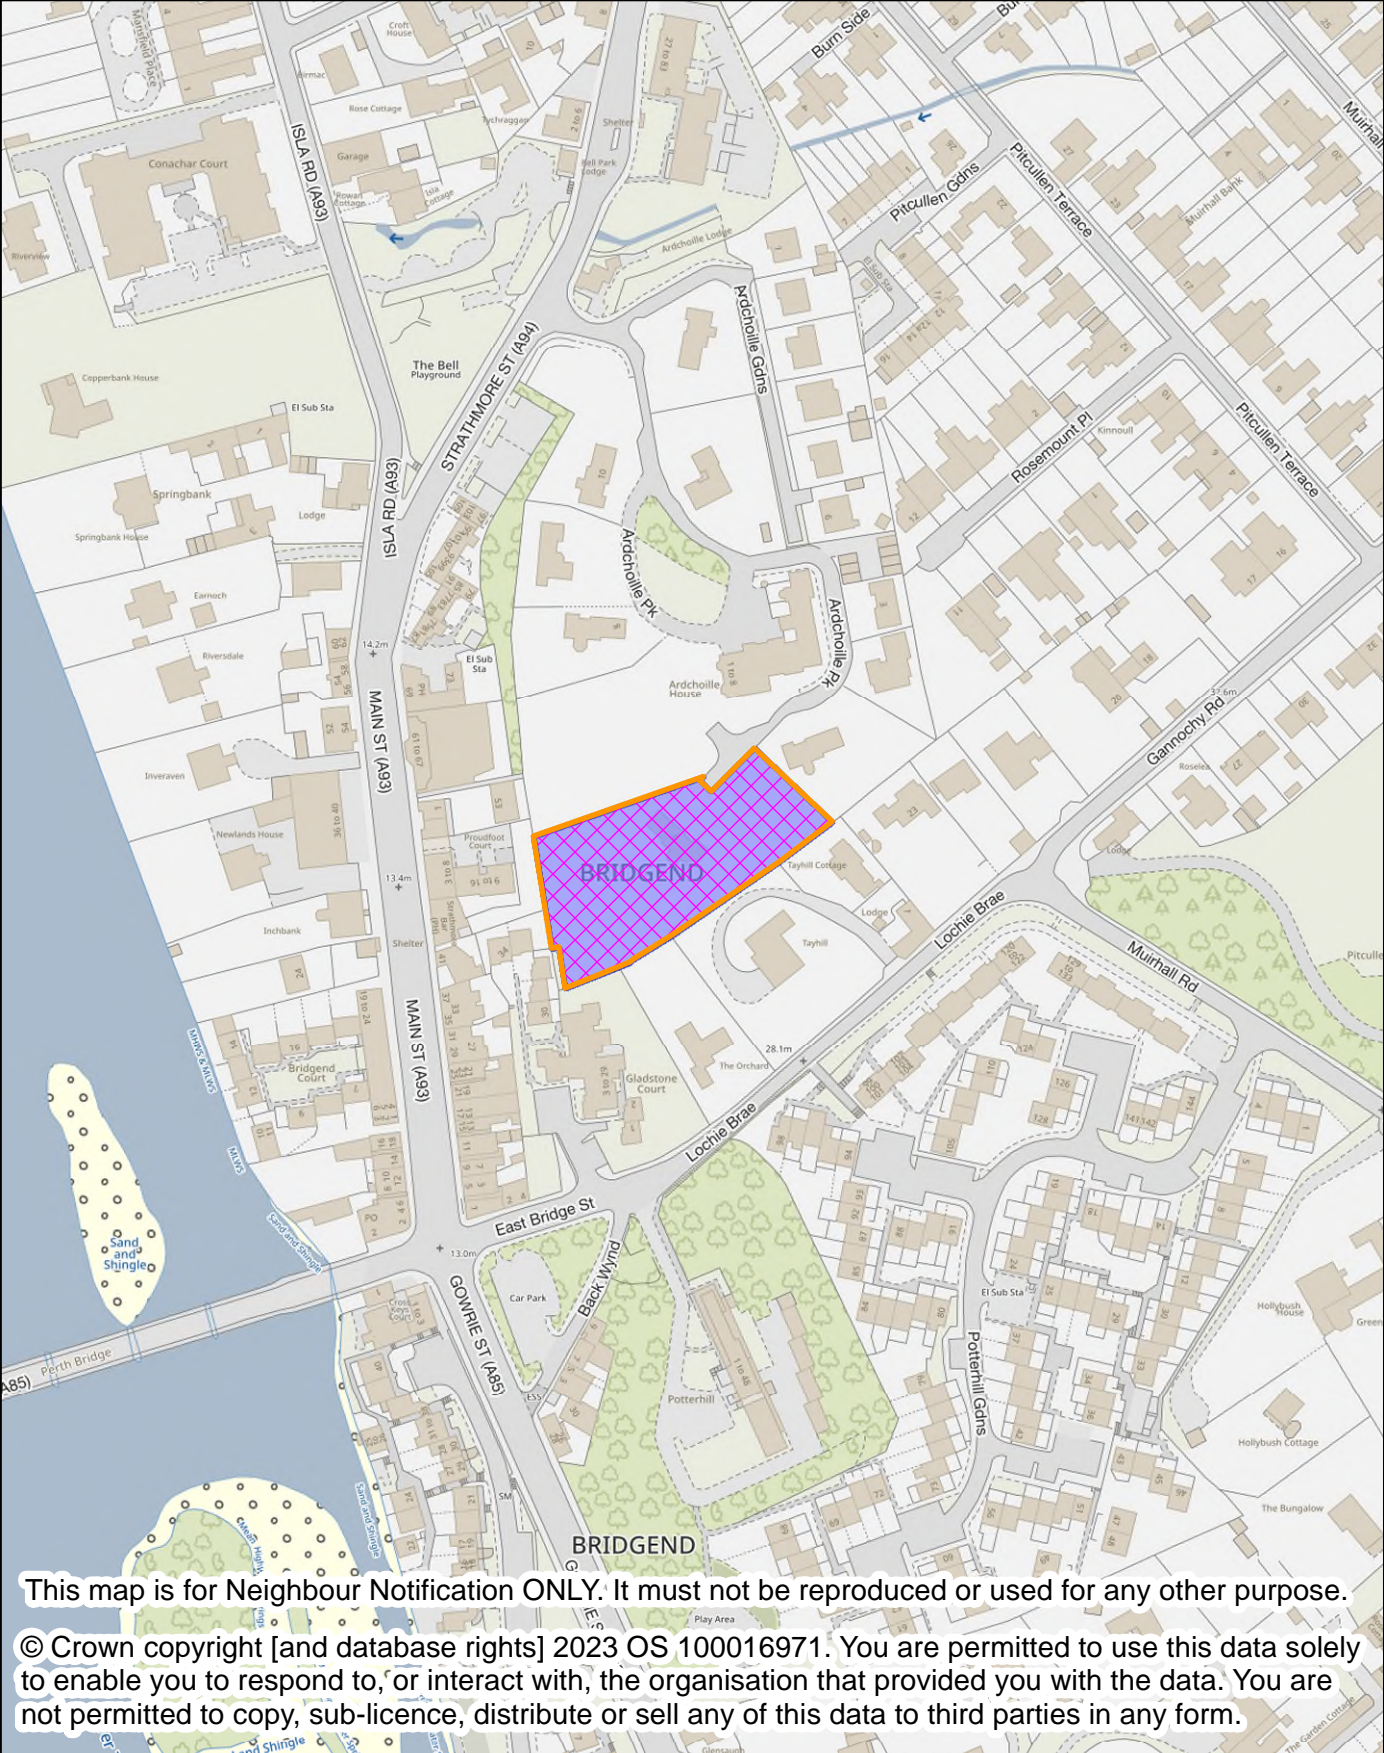

Perth & Kinross Council

NEIGHBOUR NOTIFICATION

Location Plan showing planning application site

This map is for Neighbour Notification ONLY. It must not be reproduced or used for any other purpose.

© Crown copyright [and database rights] 2023 OS 100016971. You are permitted to use this data solely to enable you to respond to, or interact with, the organisation that provided you with the data. You are not permitted to copy, sub-licence, distribute or sell any of this data to third parties in any form.