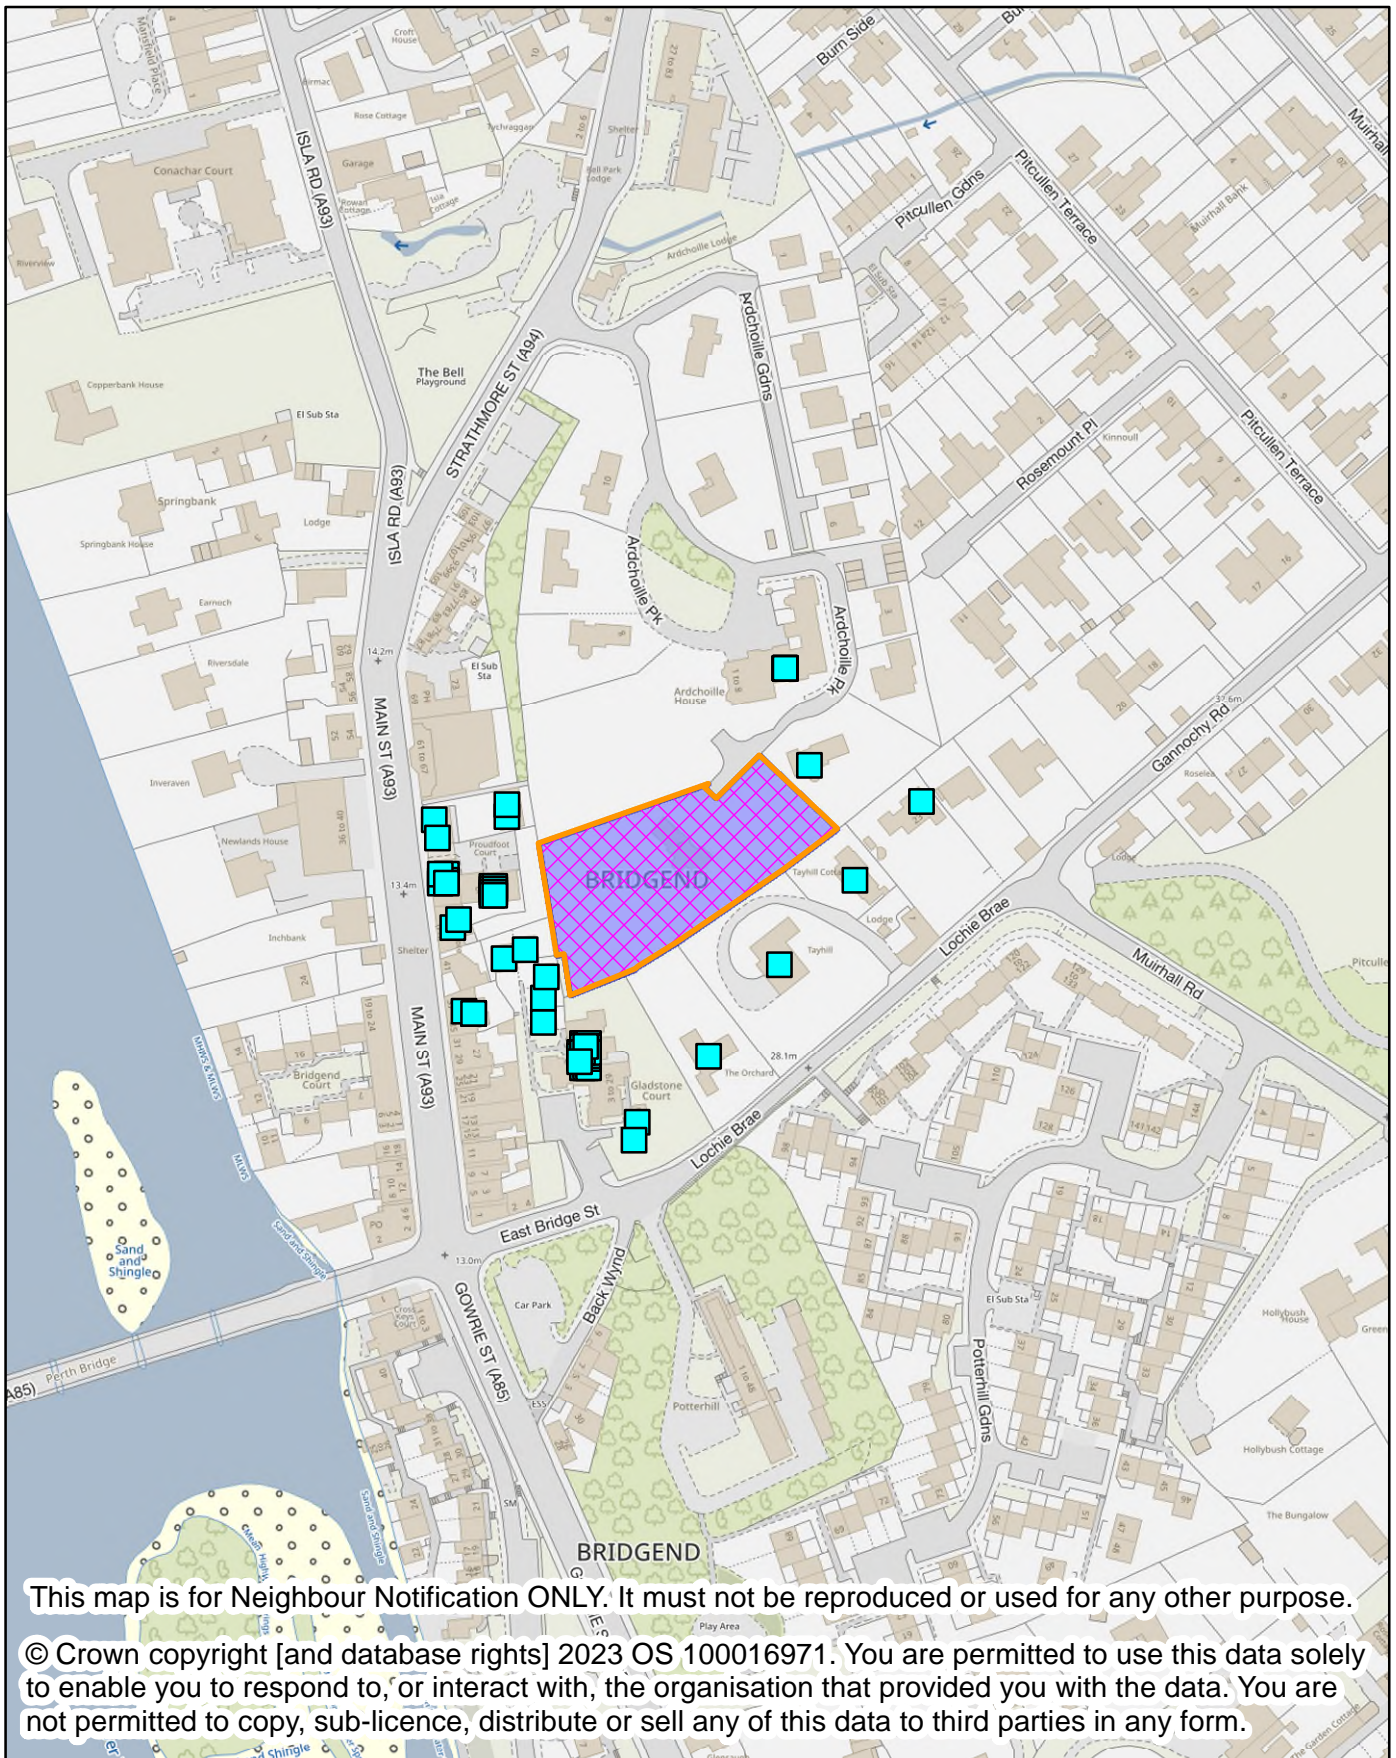

Perth & Kinross Council

NEIGHBOUR NOTIFICATION

Location Plan showing planning application site

This map is for Neighbour Notification ONLY. It must not be reproduced or used for any other purpose.

© Crown copyright [and database rights] 2023 OS 100016971. You are permitted to use this data solely to enable you to respond to, or interact with, the organisation that provided you with the data. You are not permitted to copy, sub-licence, distribute or sell any of this data to third parties in any form.