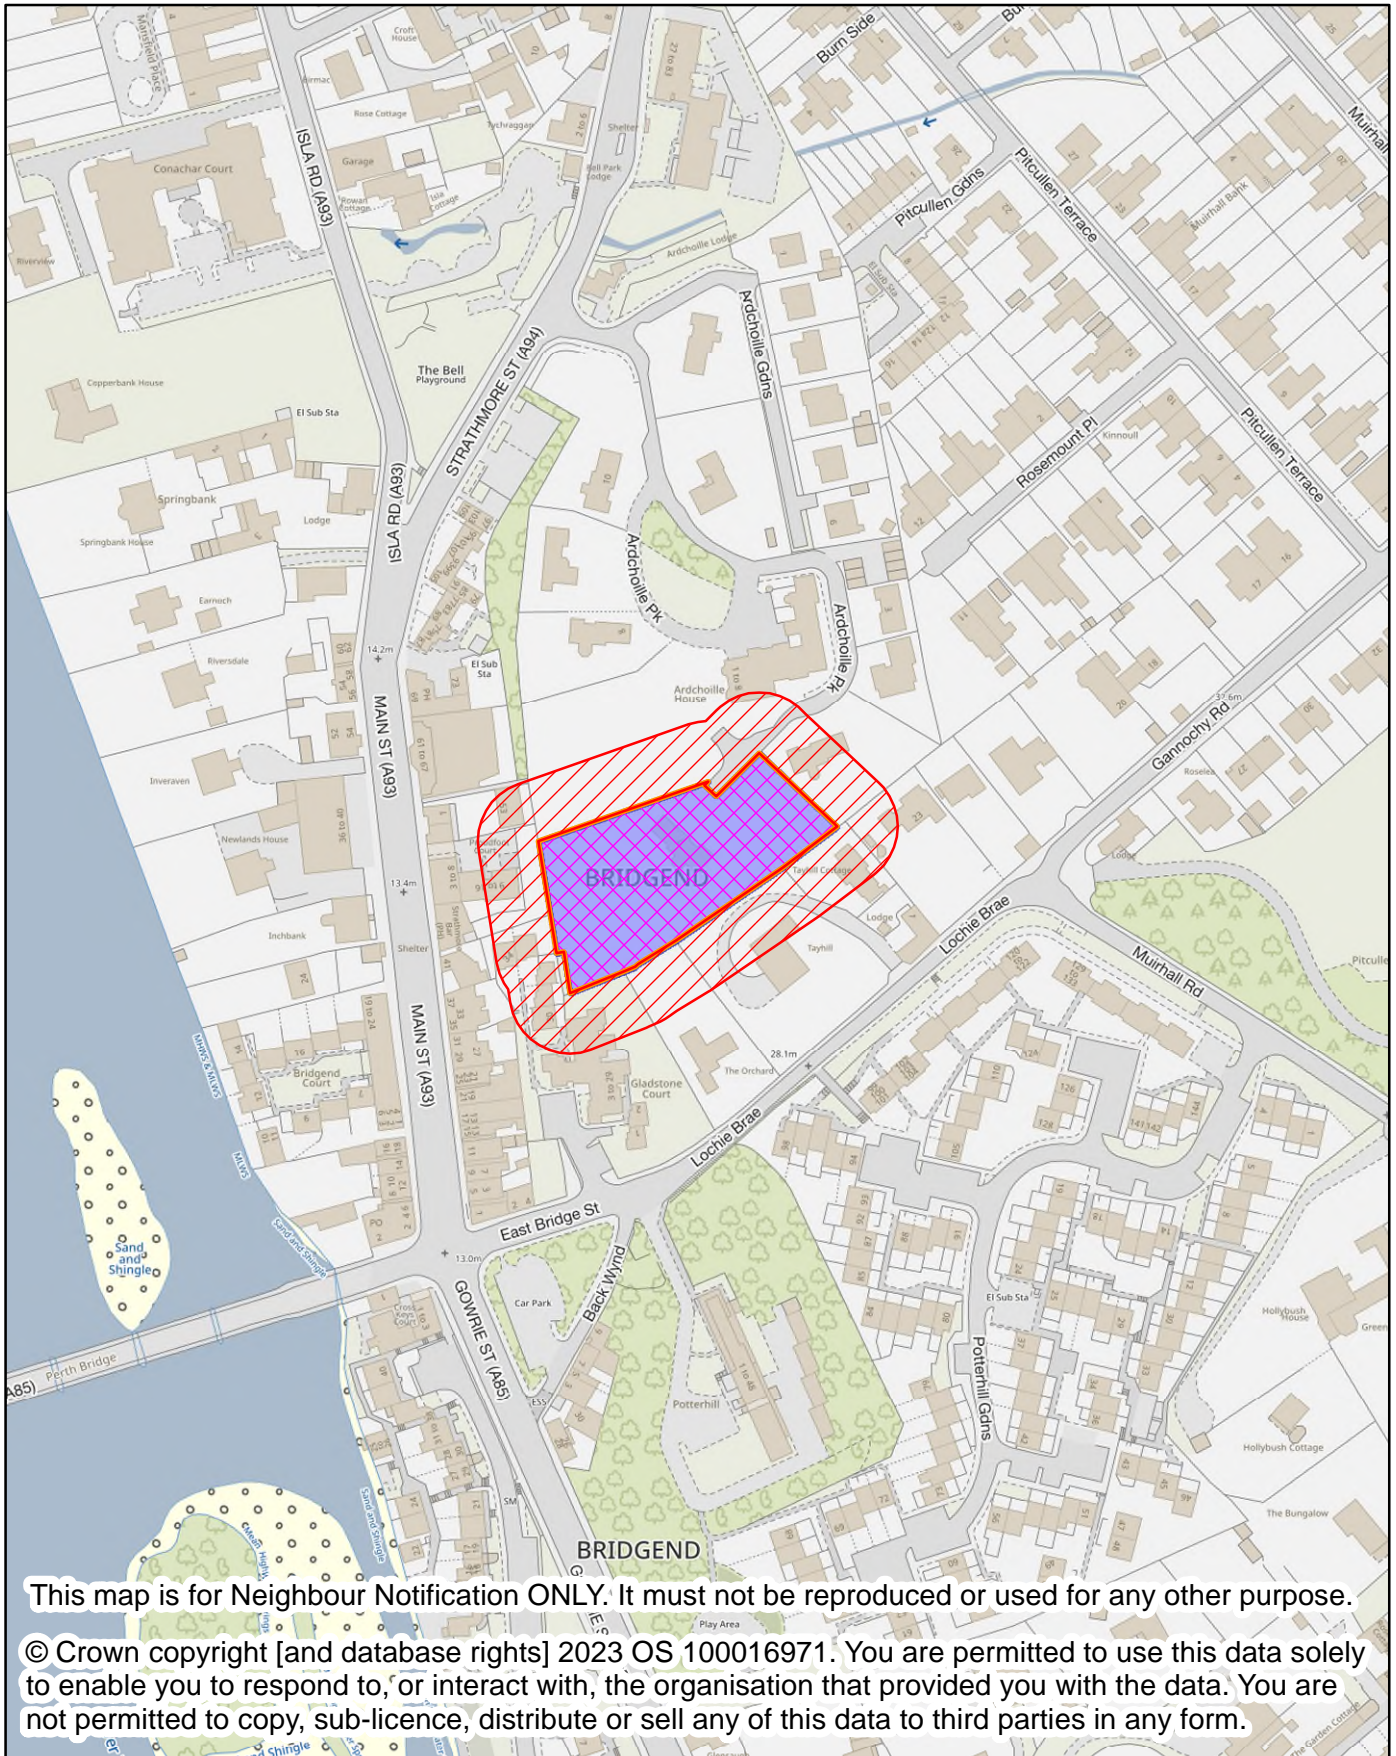

Perth & Kinross Council

NEIGHBOUR NOTIFICATION

Location Plan showing planning application site

This map is for Neighbour Notification ONLY. It must not be reproduced or used for any other purpose.

© Crown copyright [and database rights] 2023 OS 100016971. You are permitted to use this data solely to enable you to respond to, or interact with, the organisation that provided you with the data. You are not permitted to copy, sub-licence, distribute or sell any of this data to third parties in any form.