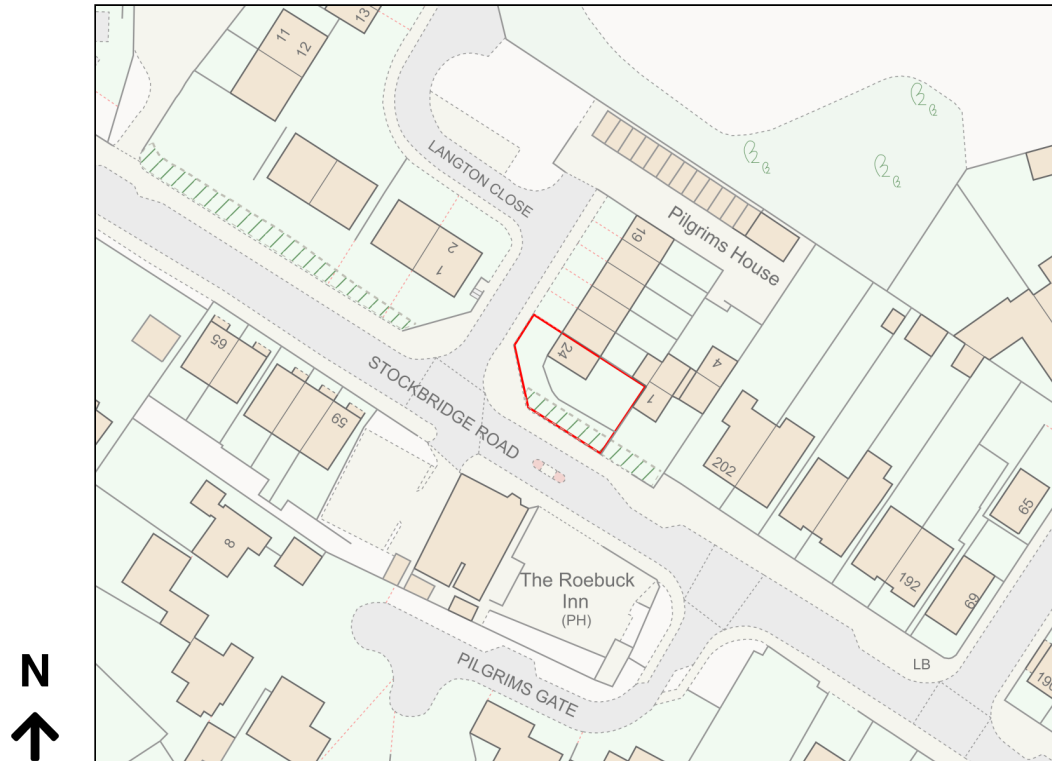

Location Plan

Site Address: 24, Langton Close, Winchester, SO22 6RJ

Date Produced: 26-Sep-2023

Scale: 1:1250 @A4

Planning Portal Reference: PP-12485346v1