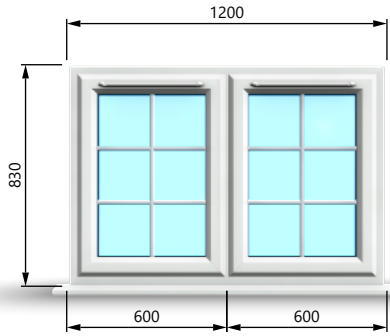

Quotation

Date 26 October 2023
Page 1 of 3
Items 4

Bell

Reference BCL6011052

Please find the designs below (frames are viewed from the outside). Please note the dimensions shown will vary slightly after a technical survey has been completed.

Kitchen
1180 x 800

Frame

 uPVC Casement Window
Style 16

 External White  Internal White

Frame profile **Sill profile**
 57mm Energy Chamfered Multi-Chamber Profile  Liniar 150mm

Glazing

Energy Efficient, Double Glazing

 Georgian rectangular (18mm) | White/White
28mm Argon Filled with Black Warm Edge Spacer Bar 4/20/4 | Warm edge - Black

Hardware

 **Trickle vent**
4000 (Sash)
White/White

 **Window handle**
Cranked
White

Kitchen
1200 x 860

Frame

uPVC Casement Window
Style 17

External
White

Internal
White

Frame profile
57mm Energy Chamfered
Multi-Chamber Profile

Sill profile
Liniar 150mm

Glazing