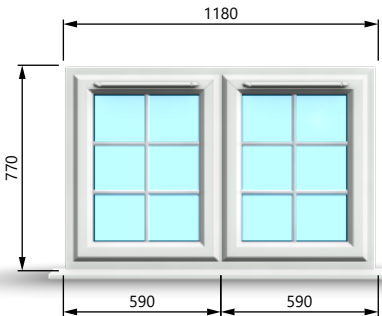

Quotation

Date 26 October 2023
Page 1 of 3
Items 4

Bell

Reference BCL6011052

Please find the designs below (frames are viewed from the outside). Please note the dimensions shown will vary slightly after a technical survey has been completed.

Kitchen
1180 x 800

Frame

 uPVC Casement Window
Style 16

 External White  Internal White

Frame profile **Sill profile**
 57mm Energy Chamfered Multi-Chamber Profile  Liniar 150mm

Glazing

Energy Efficient, Double Glazing

 Georgian rectangular (18mm) | White/White
28mm Argon Filled with Black Warm Edge Spacer Bar 4/20/4 | Warm edge - Black

Hardware

 **Trickle vent**
4000 (Sash)
White/White

 **Window handle**
Cranked
White