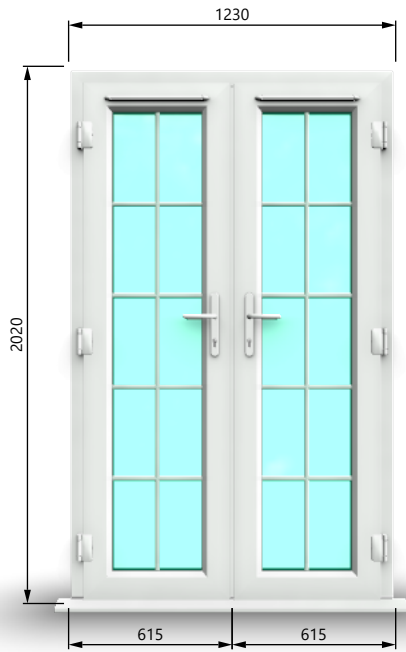

**Energy Efficient, Double
Glazing**

Georgian rectangular
(18mm) | White/White

28mm Argon Filled with Black Warm
Edge Spacer Bar 4/20/4 | Warm edge
- Black

Hardware

Trickle vent
4000 (Sash)
White/White

Window handle
Cranked
White

Hall
820 x 2050

Frame

uPVC Residential Door (In)
Style 301

External
White

Internal
White

Frame profile
77mm Energy Chamfered
Multi-Chamber

Threshold profile
Low Aluminium Threshold

Sill profile
Liniar 150mm

Glazing

**Energy Efficient
Toughened, Double Glazing**

Georgian rectangular
(18mm) | White/White

28mm Argon Filled with Black Warm
Edge Spacer Bar 4/20/4 | Warm edge
- Black

Hardware

Cylinder
Cylinder
Satin

Door handle
Residential Door Lever
Handle
White

Hinge
PVC Door Hinge
White

Kitchen
1230 x 2050

Frame

uPVC French Doors (Out)
Style 350 (Primary / Secondary)
Primary/Secondary

External
White

Internal
White

Frame profile
77mm Energy Chamfered
Multi-Chamber