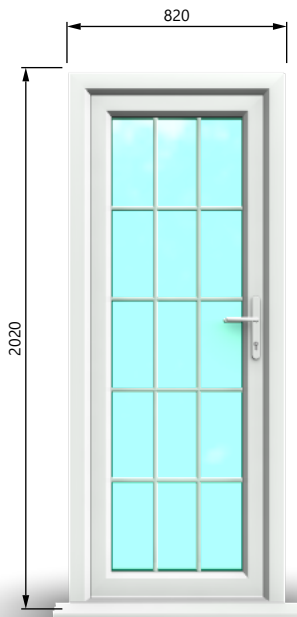

Hall
820 x 2050

Frame

uPVC Residential Door (In)
Style 301

External
White

Internal
White

Frame profile
77mm Energy Chamfered
Multi-Chamber

Threshold profile
Low Aluminium Threshold

Sill profile
Liniar 150mm

Glazing

**Energy Efficient
Toughened, Double Glazing**

Georgian rectangular
(18mm) | White/White

28mm Argon Filled with Black Warm
Edge Spacer Bar 4/20/4 | Warm edge
- Black

Hardware

Cylinder
Cylinder
Satin

Door handle
Residential Door Lever
Handle
White

Hinge
PVC Door Hinge
White