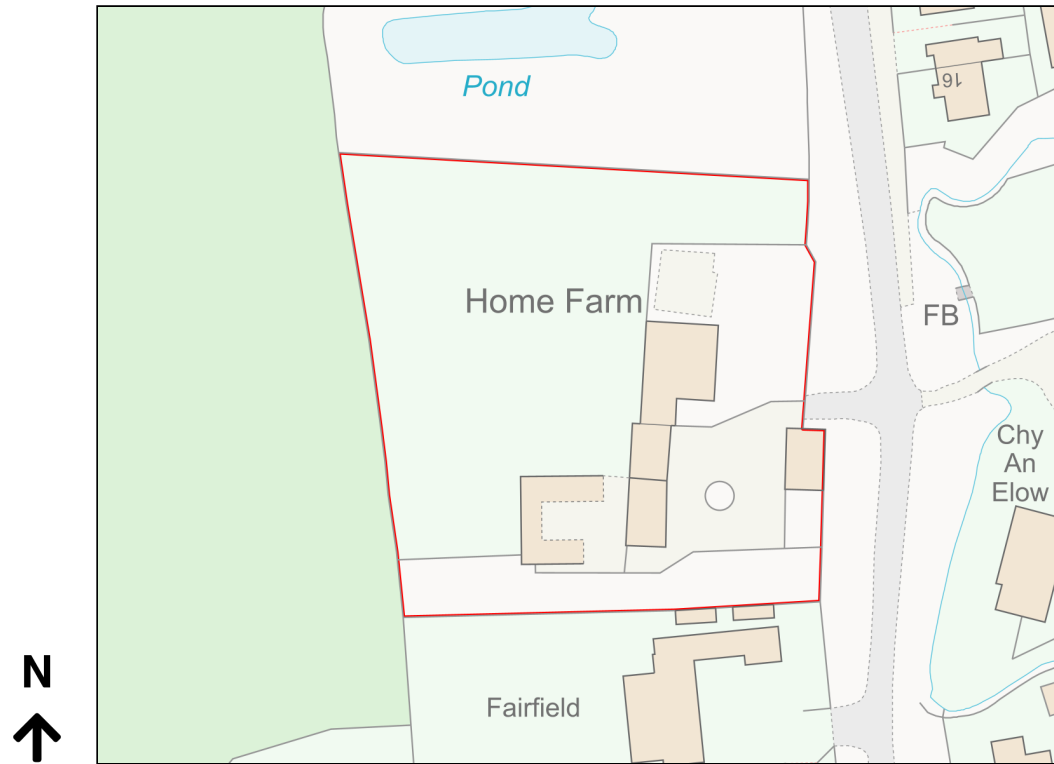

Location Plan

Site Address: Home Farm, Salters Lane, Ludgershall, HP18 9NY

Date Produced: 19-Nov-2023

Scale: 1:1250 @A4

Planning Portal Reference: PP-12613592v1