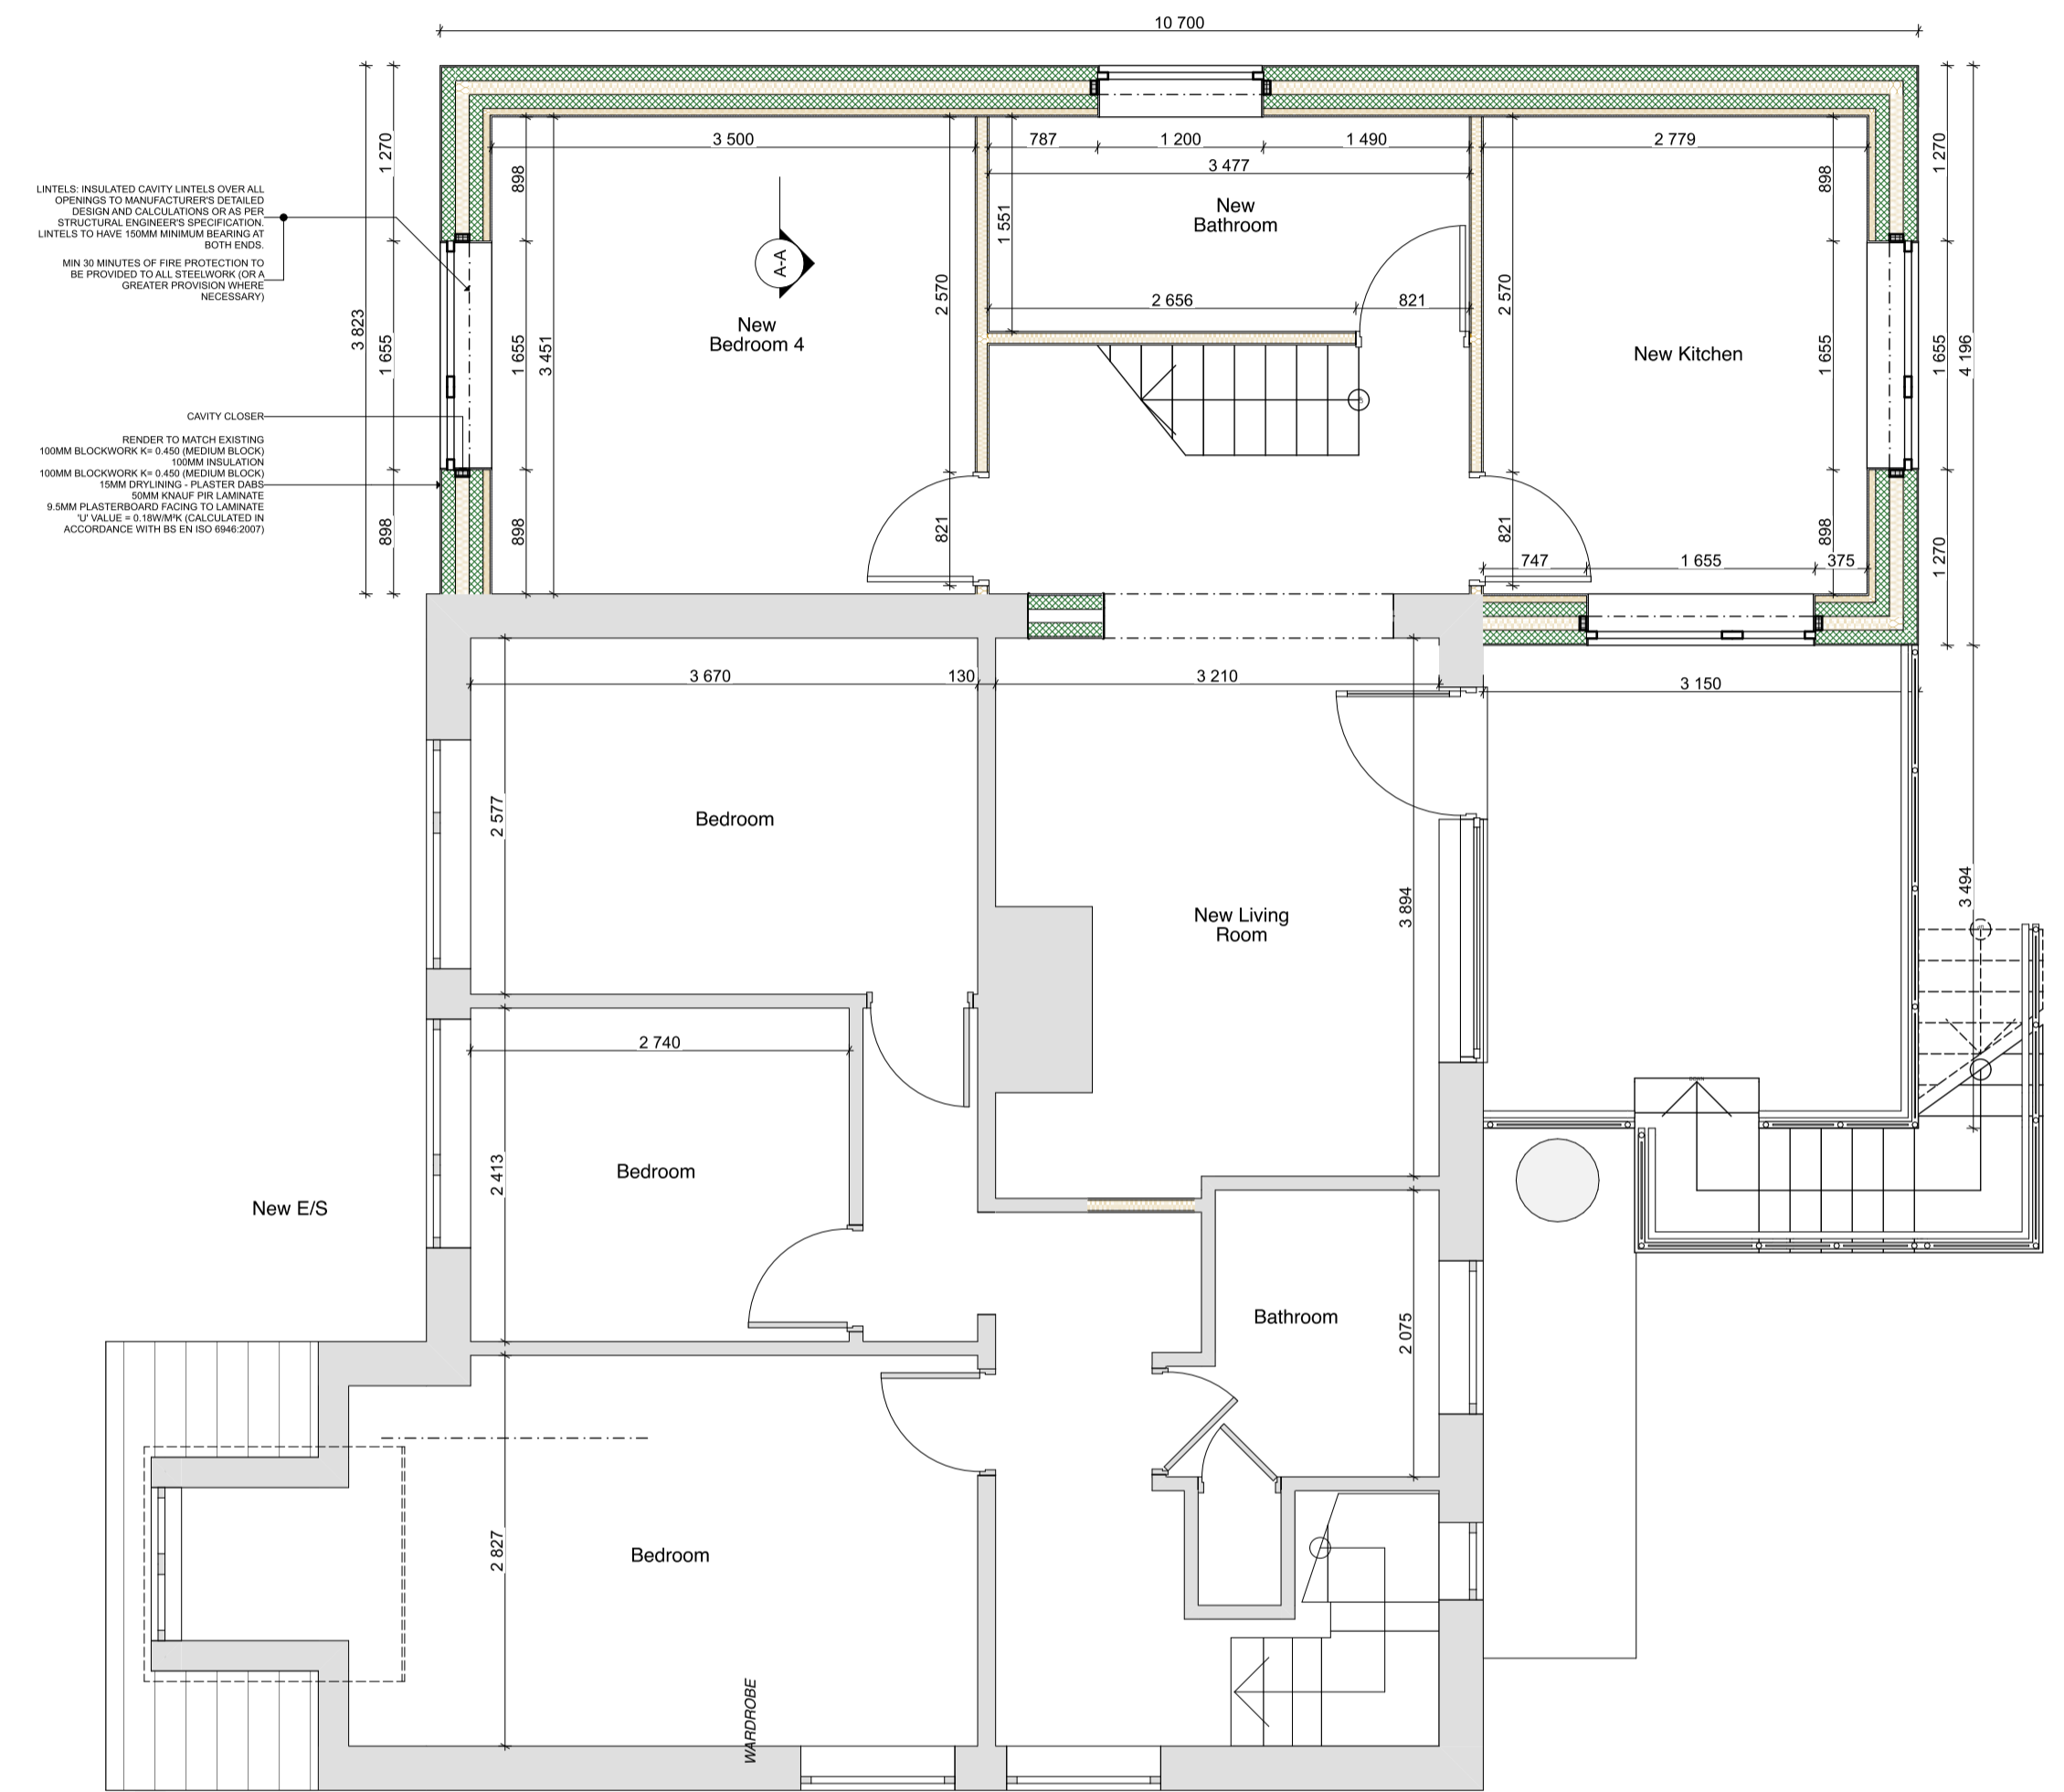

+01-Finished First Floor - Existing

1:50

+01-Finished First Floor - Proposed

1:50

All Dims in millimeters unless otherwise stated. Do not scale except for planning purposes. If in doubt - Ask

This drawing is confidential and is the property of Keenan Project Designs Ltd.

DATE:
19/10/2023

DRAWING SHEET SIZE:
A1

DRAWN BY:
Val Pelovski

DRAWING NUMBER:
2225 A - 02

PROJECT LEAD:
Mike Cano

REVISION: A
19/10/2023
Val Pelovski