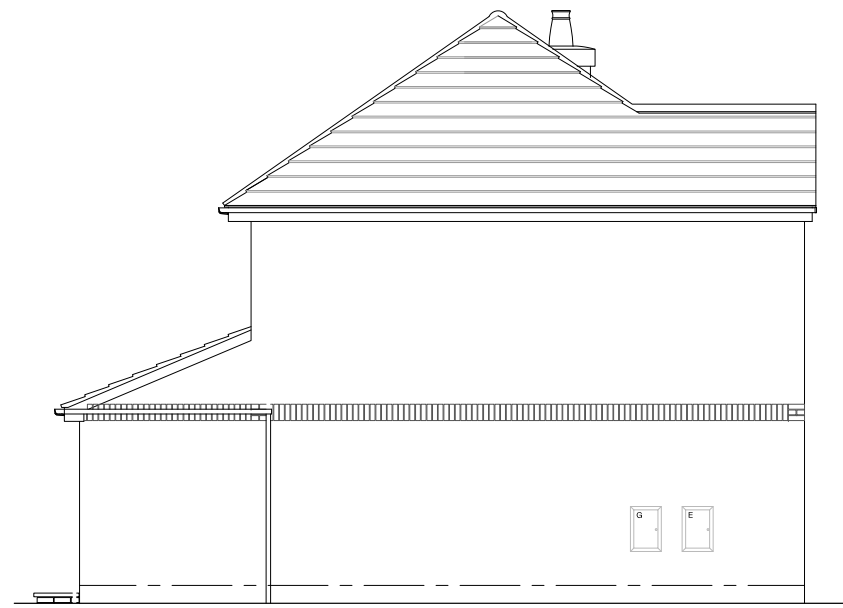

NOTES:
1. Do not scale this drawing except for Planning purposes.

NORTH ELEVATION

SOUTH ELEVATION

EAST ELEVATION

WEST ELEVATION

Garage Conversion
 22 Elcombe Close Bracklesham Bay PO20 8QZ

ELEVATIONS AS PROPOSED			
Scale	1:100	@A3 drawn by	
Date	JAN 2022	checked	
Drawing Number	005		