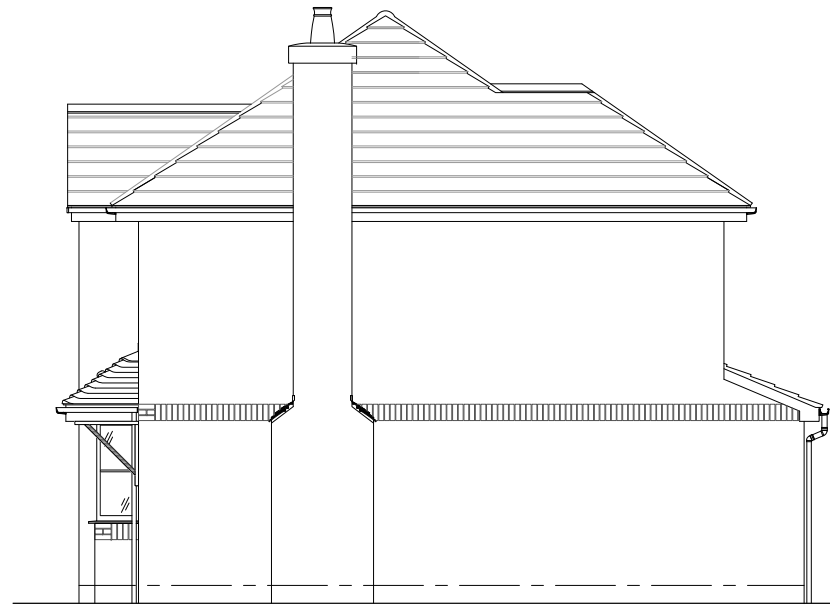

NOTES:
1. Do not scale this drawing except for Planning purposes.

NORTH ELEVATION

SOUTH ELEVATION

EAST ELEVATION

WEST ELEVATION

Garage Conversion
 22 Elcombe Close Bracklesham Bay PO20 8QZ

ELEVATIONS AS PROPOSED			
Scale	1:100	@A3 drawn by	
Date	JAN 2022	checked	
Drawing Number	005		