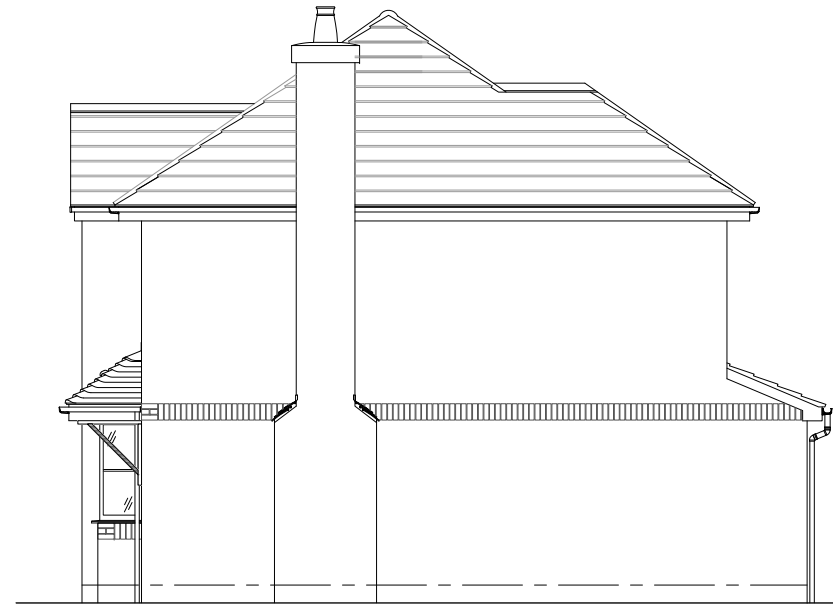

**NOTES:**  
**1. Do not scale this drawing except for Planning purposes.**

NORTH ELEVATION

SOUTH ELEVATION

EAST ELEVATION

WEST ELEVATION

Garage Conversion  
 22 Elcombe Close Bracklesham Bay PO20 8QZ

<b>ELEVATIONS AS EXISTING</b>			
Scale	1:100	@A3 drawn by	
Date	JAN 2022	checked	
Drawing Number	003		