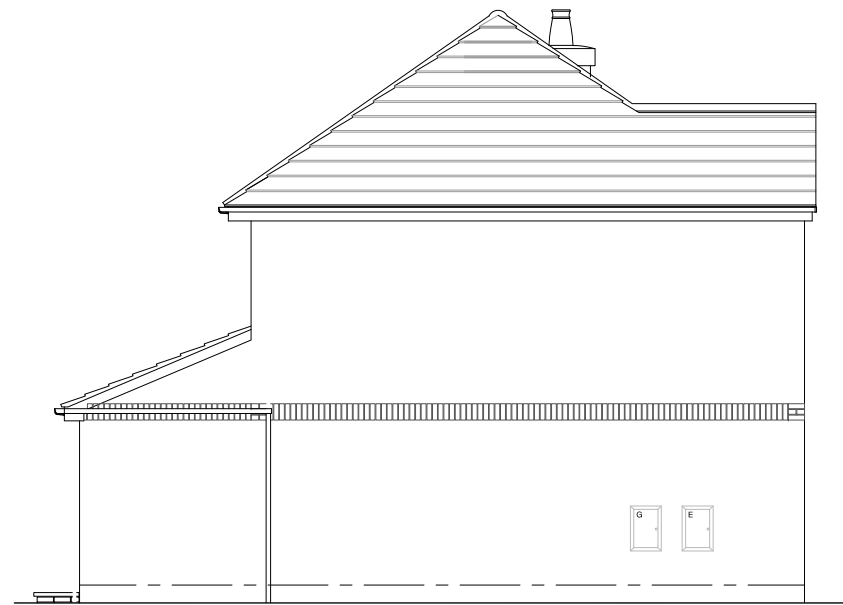

**NOTES:**  
**1. Do not scale this drawing except for Planning purposes.**

NORTH ELEVATION

SOUTH ELEVATION

EAST ELEVATION

WEST ELEVATION

Garage Conversion  
 22 Elcombe Close Bracklesham Bay PO20 8QZ

<b>ELEVATIONS AS EXISTING</b>			
Scale	1:100	@A3 drawn by	
Date	JAN 2022	checked	
Drawing Number	003		