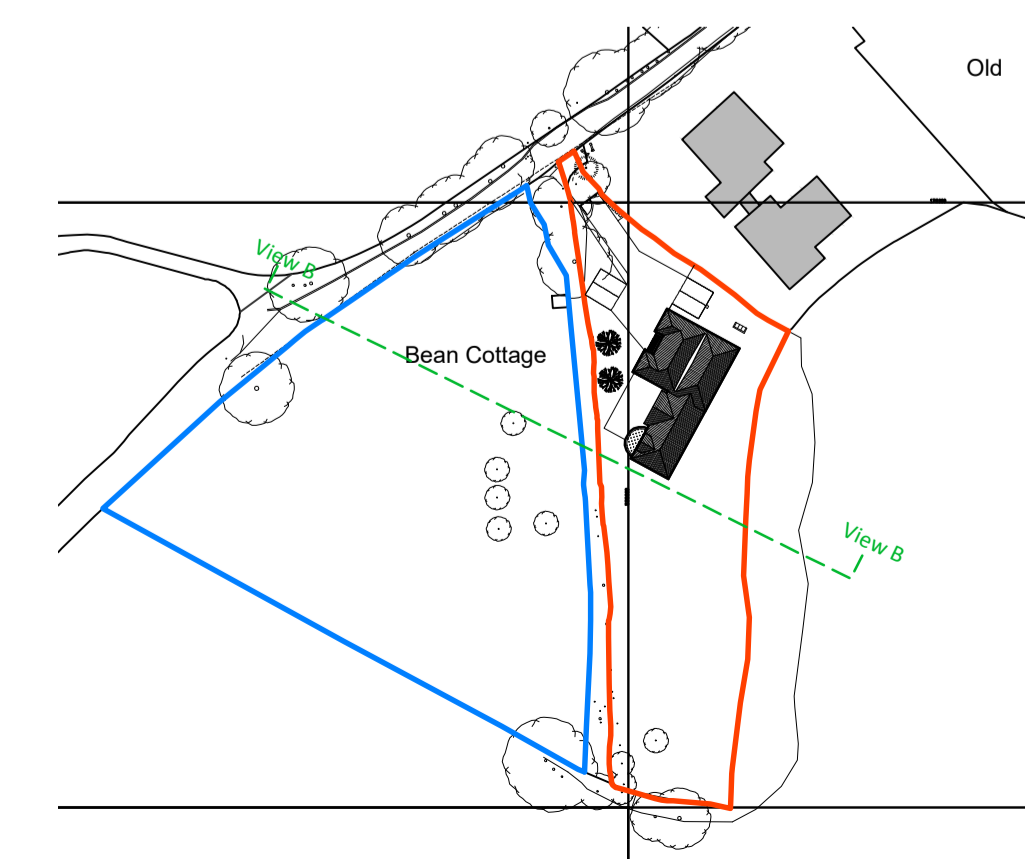

GSP
Graham Simpkin Planning

Project Title Bean Cottage, Shellbank Lane, Bean DA2 8AX	Job No 3480
Drawing Title Proposed Site View B	Revision
Date 03.11.2022	Checked by SC
Drawn by MS	

Scale
1:100 @ A1