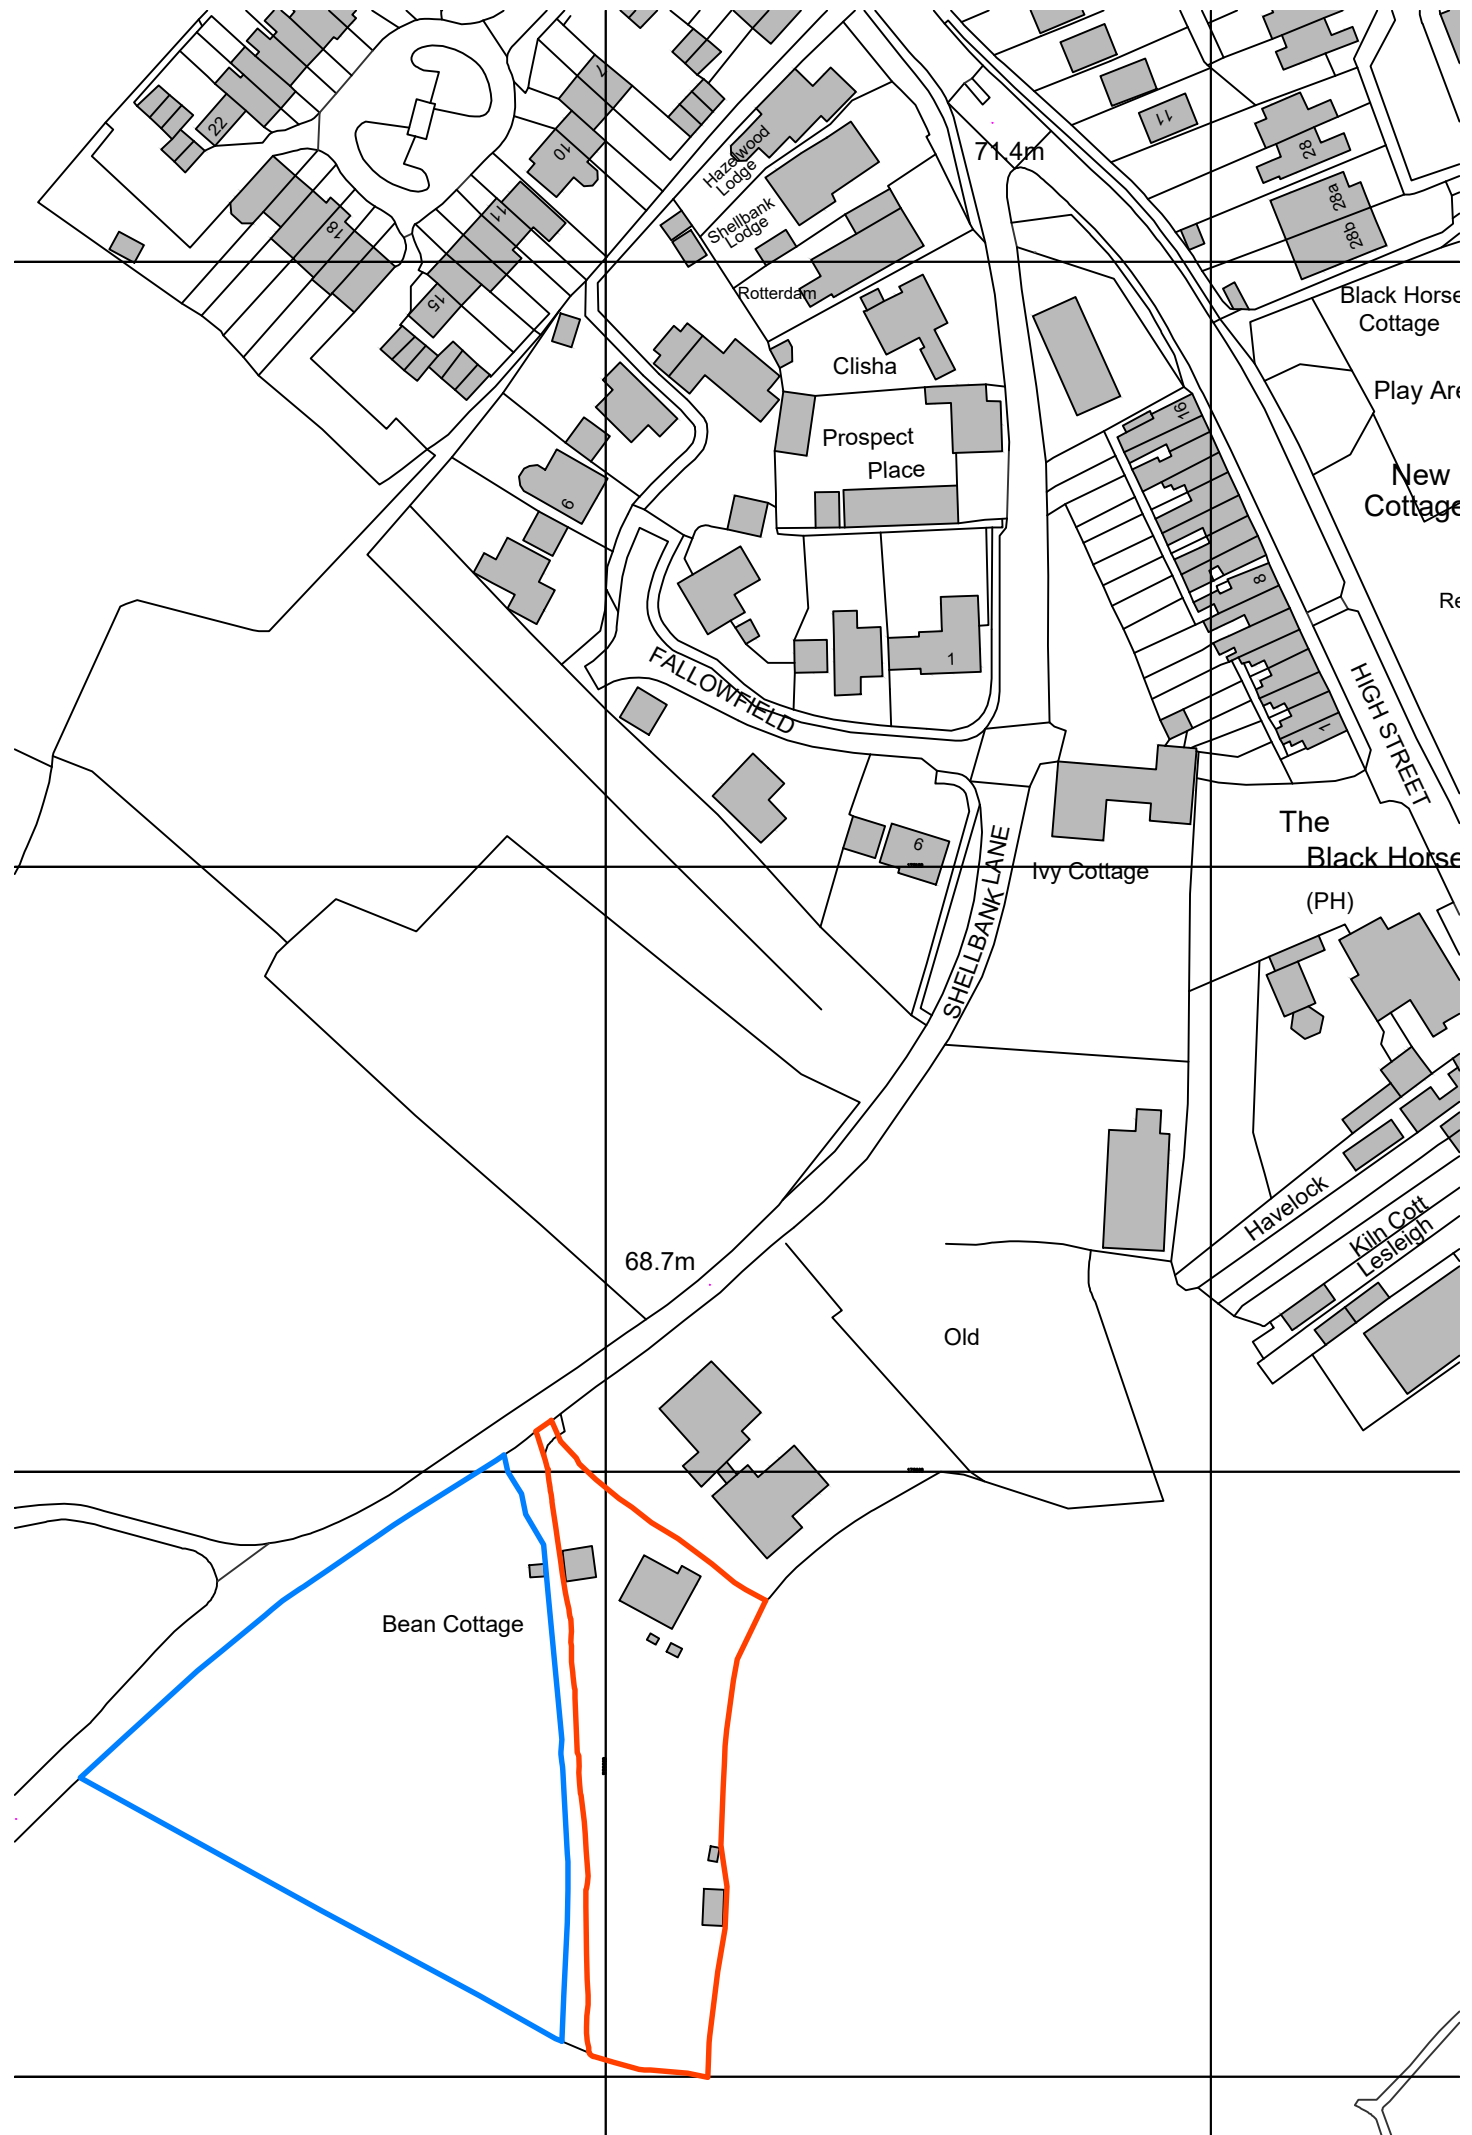

Note
 This drawing is protected by copyright and must not be copied or reproduced without the written consent of Graham Simpkin Planning. All dimensions and sizes to be checked on site. North points are indicative. ©

Site Location Plan
 1:1250

2 The Parade, Ash Road, Hartley
 Longfield, Kent DA3 8BG

Tel: 01474 703705
 www.grahamsimpkinplanning.co.uk
 Email: webmail@grahamsimpkinplanning.co.uk

Project Title Bean Cottage, Shellbank Lane, Bean DA2 8AX		Job No 3914
Drawing Title Site Location Plan	Drawing No 01	Revision
Date 31.08.2023	Drawn by MS	Checked by SC
Scale 1:1250 @ A3	Note	