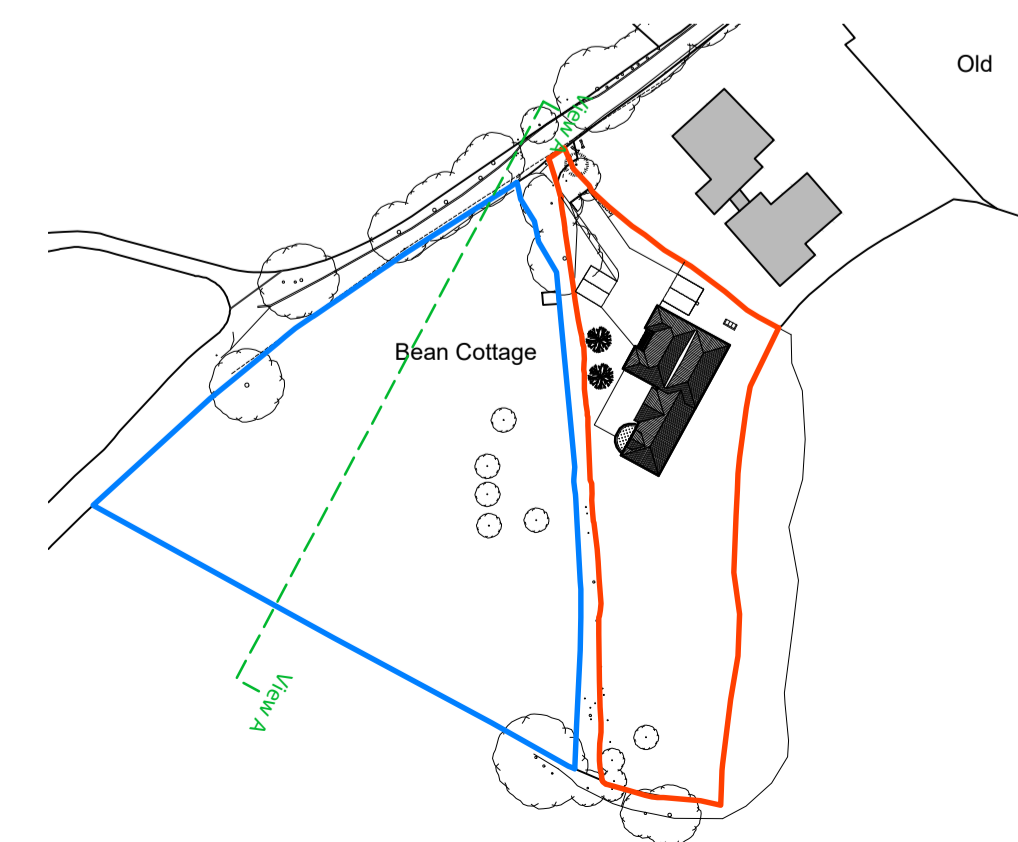

Project Title Bean Cottage, Shellbank Lane, Bean DA2 8AX	Job No 3914
Drawing Title Proposed Site View from Shellbank Lane (View A)	Drawing No 09
Date 03.11.2023	Checked by SC
Drawn by MS	Revision

Scale 1:100 @ A1	Note