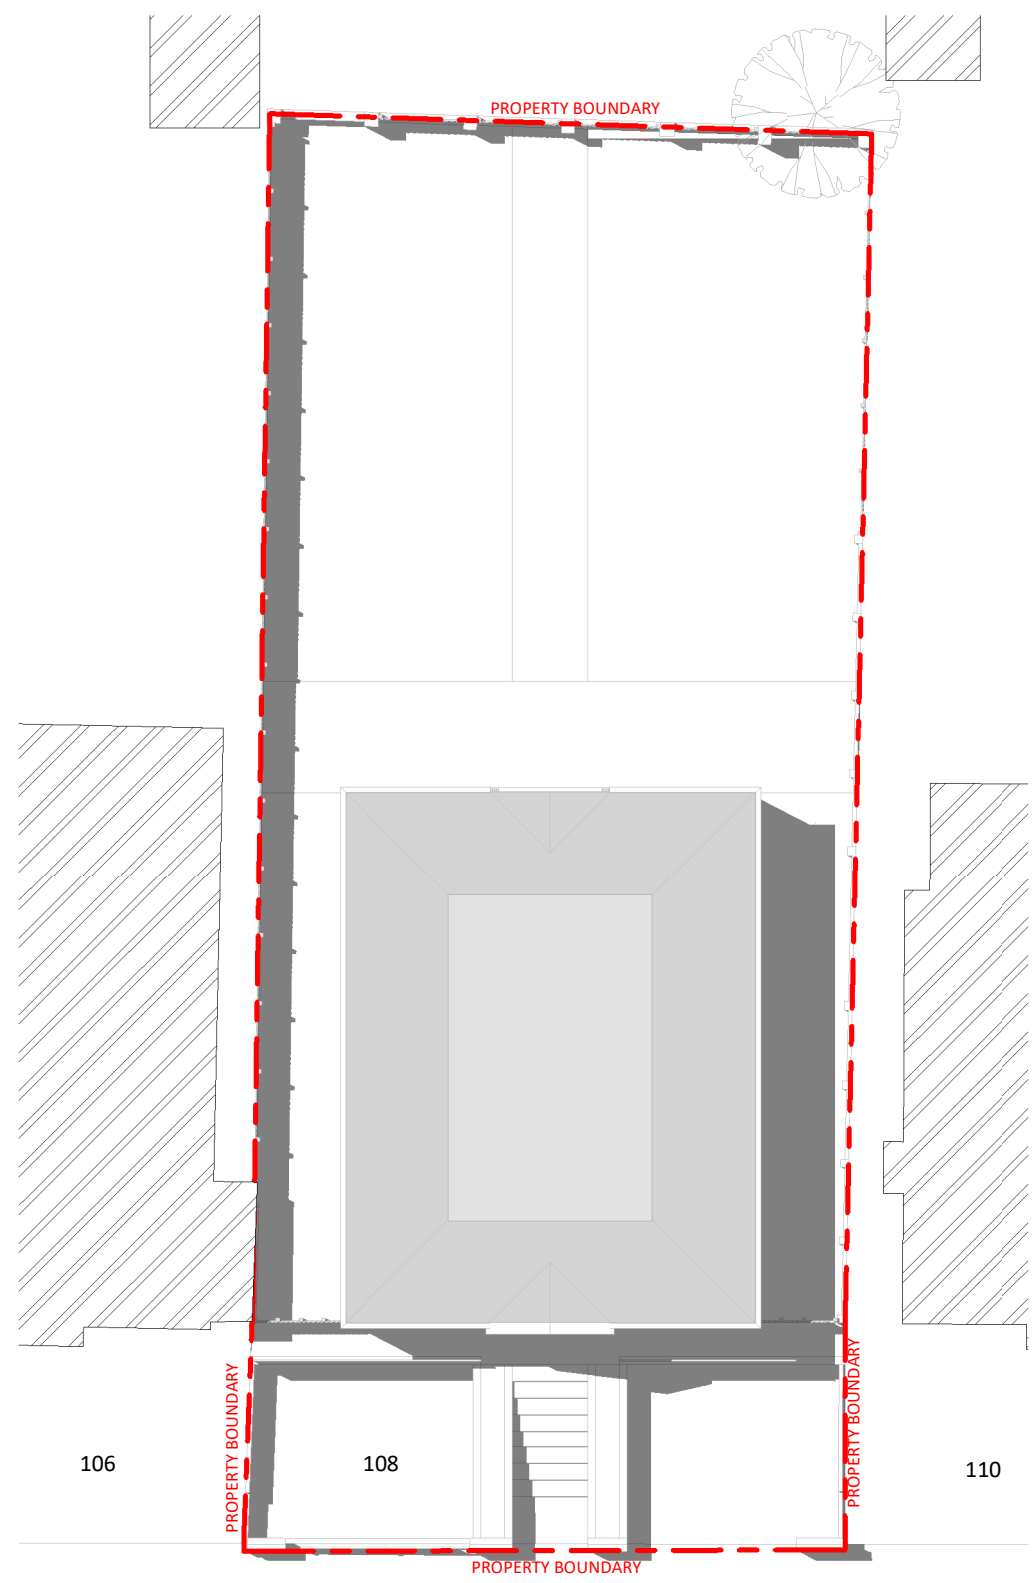

2 Existing Site Plan
1 : 200

1 Proposed Site Plan
1 : 200

Amendments			
Rev:	Ink:	Date:	Description:

Project:
Mohammad Tareq
108 Havelock Road, Dartford,
DA1 3JB
Title:
Planning Drawings
Proposed Site Plan

Bluelime Architecture
Design LLP. Design,
Project Management,
Build

Thames Innovation
Center, Veridion Way,
Veridion Park, Erith,
Kent DA18 4AL
Tel: 01322 521026

108 Havelock Road		
Drawn by:	Scale:	@A3 Date:
HD	1 : 200	31.10.2023
Drawn by:	Rev:	
BL/DRG/20231031/ O-2.11		
Dimensions to be checked on site.		