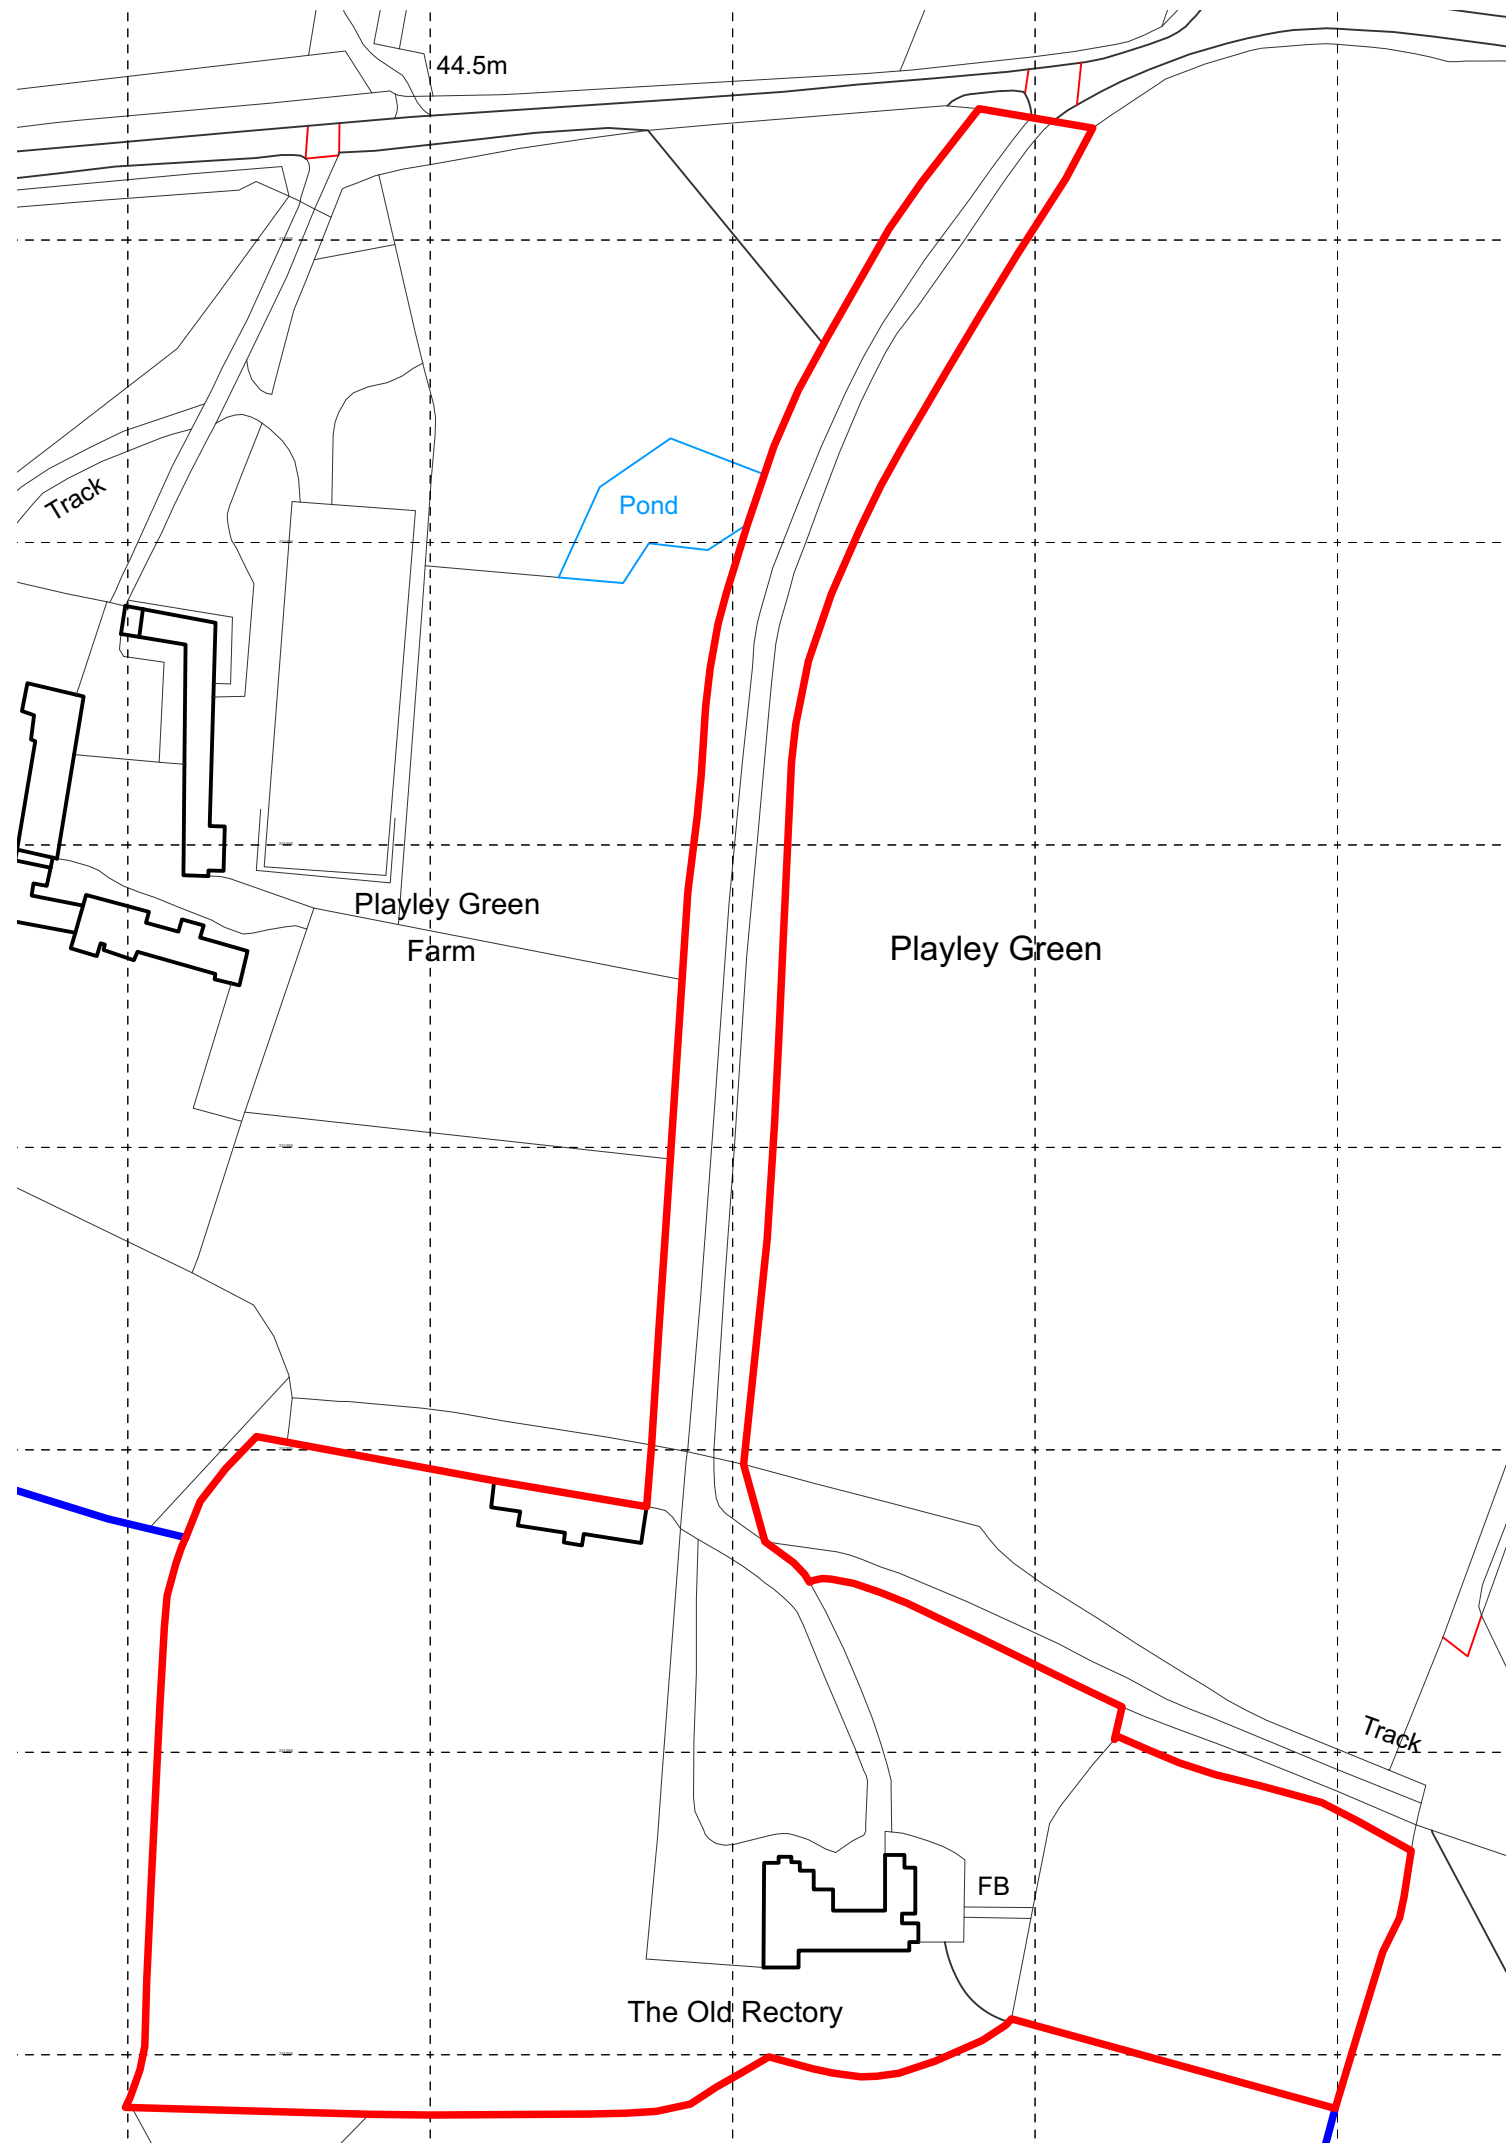

KODA

architects and historic consultants

E: info@kodaarchitects.com
T: 01432 805459 W: www.kodaarchitects.com

CLIENT: L. SHARP SMITH & J. FORD
SITE ADDRESS: THE OLD RECTORY
RED MARLEY
GLOUCESTERSHIRE
GL19 3NB

DWG No: 1972 100
Date: NOVEMBER 2023
Rev: -
Scale: 1:1250 @ A3
Drawn by: FH
Status: PLANNING SUBMISSION
Drawing title: **SITE LOCATION PLAN**