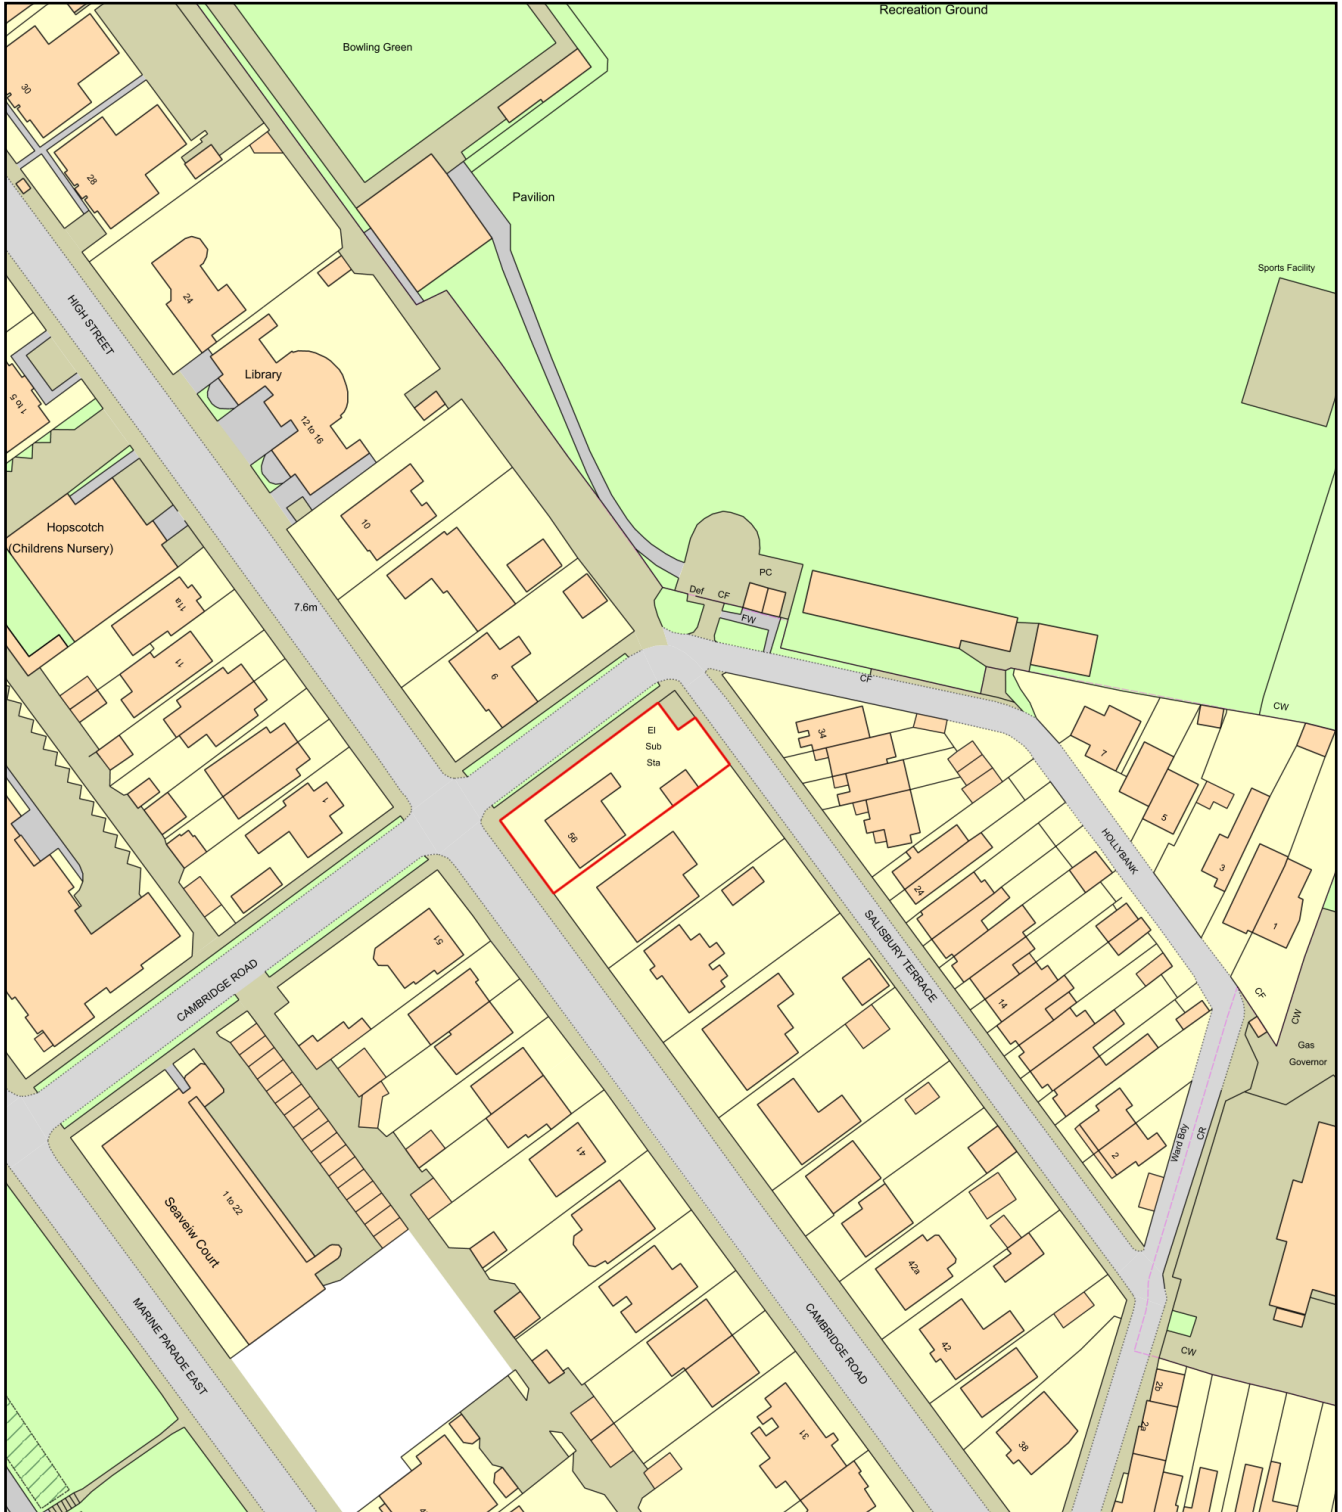

# 56 Cambridge Road, Lee on the Solent, PO13 9DH

Plan Produced for: Mr & Mrs Sheridan

Date Produced: 06 Sep 2023

Plan Reference Number: TQRQM23249101747292

Scale: 1:1250 @ A4