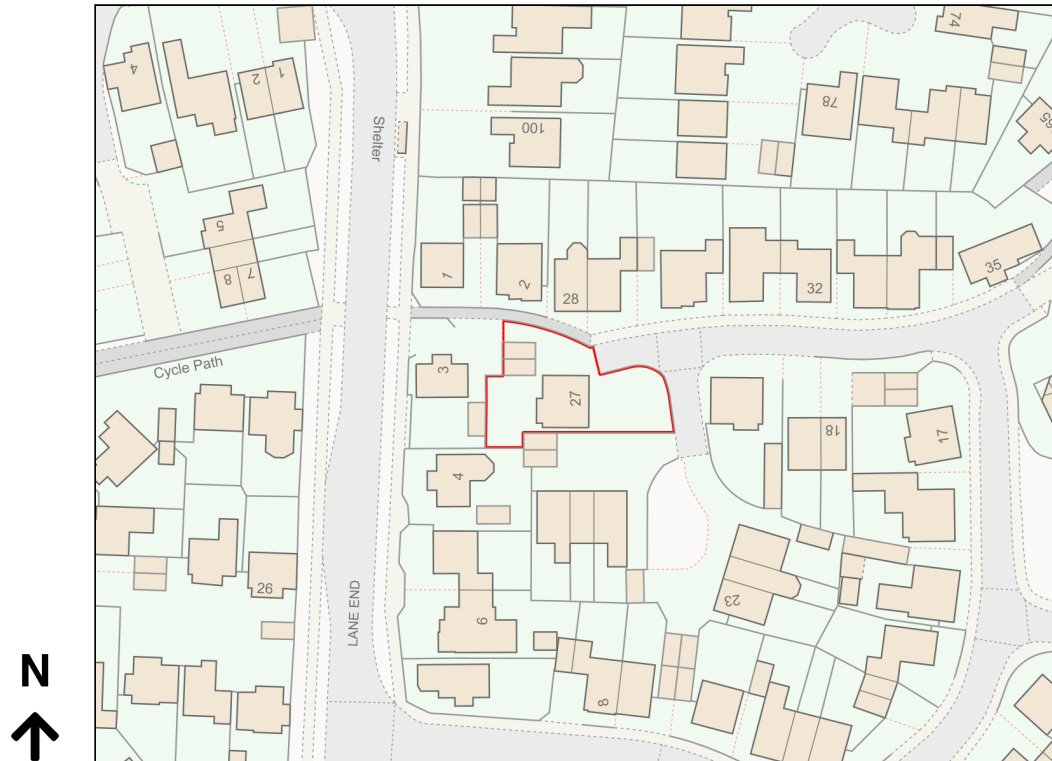

# Location Plan

Site Address: 27, Chelsea Gardens, Harlow, CM17 9RX

Date Produced: 22-Nov-2023

Scale: 1:1250 @A4

Planning Portal Reference: PP-12613621v1