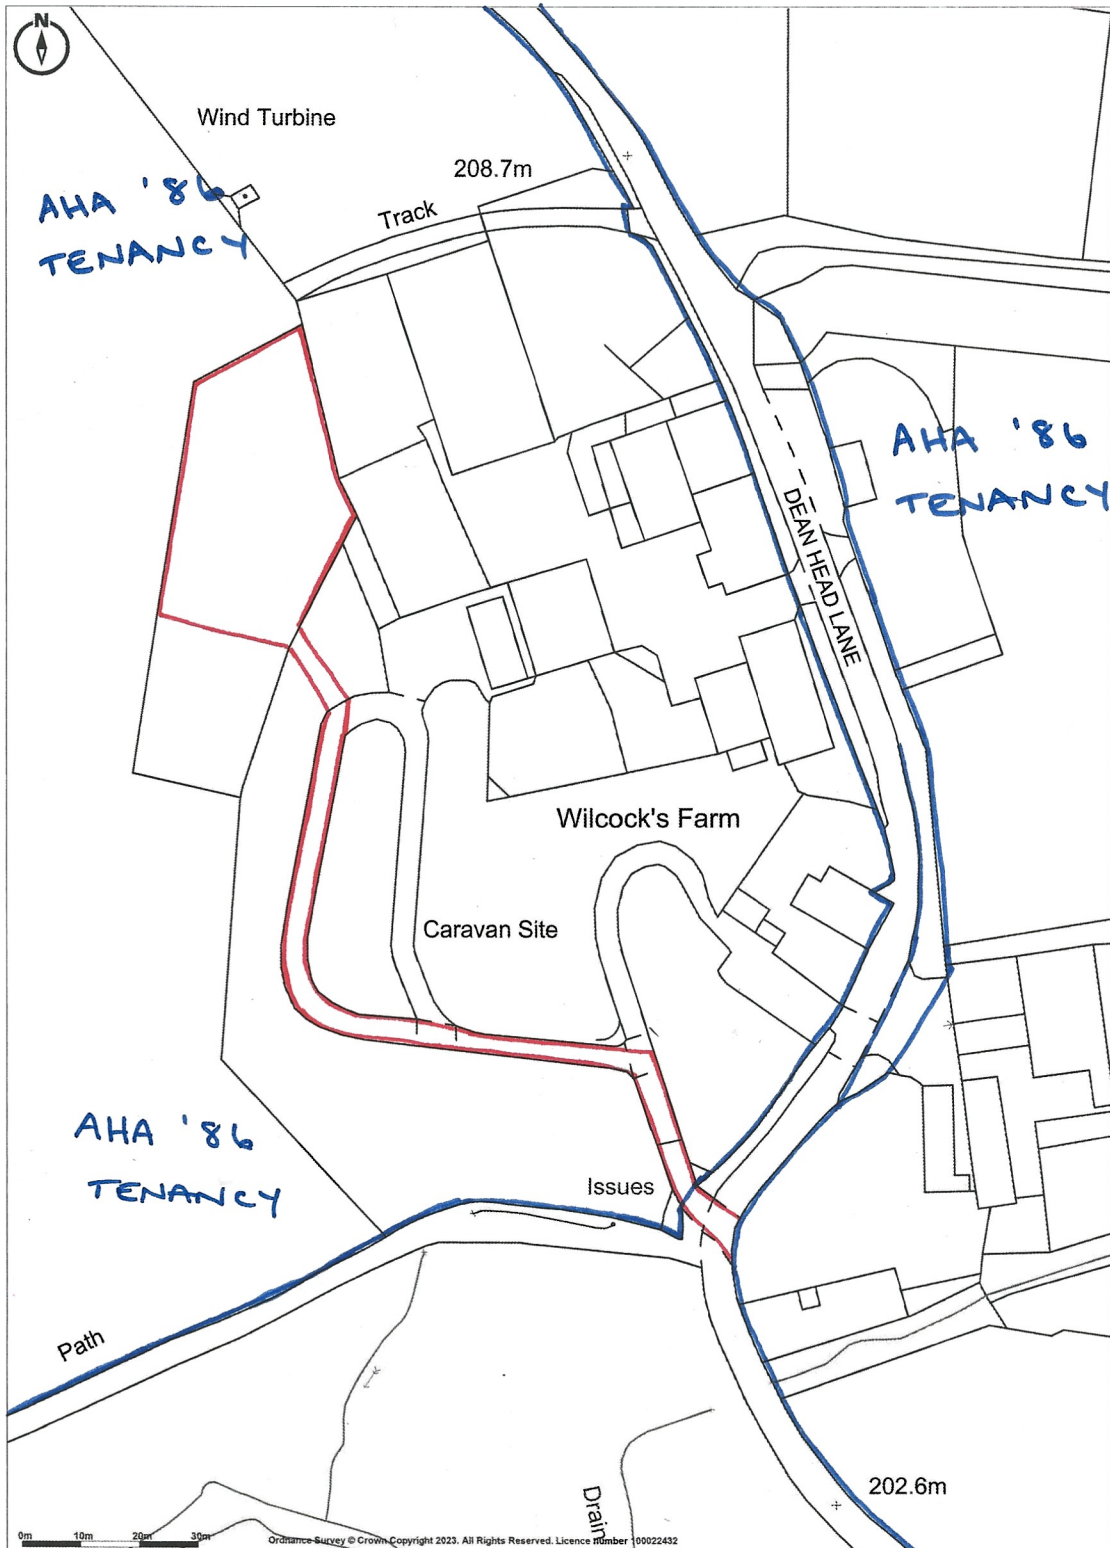

D R Wood, Proposed Glamping Pods at Wilcocks Farm Caravan Site,
Deanhead Lane, Rivington

Promap
© LANDMARK INFORMATION

Ordnance Survey © Crown Copyright 2023. All Rights Reserved.
Licence number 100022432
Plotted Scale - 1:1250. Paper Size - A4

Location Plan 1:1250 @ A4, November 2024