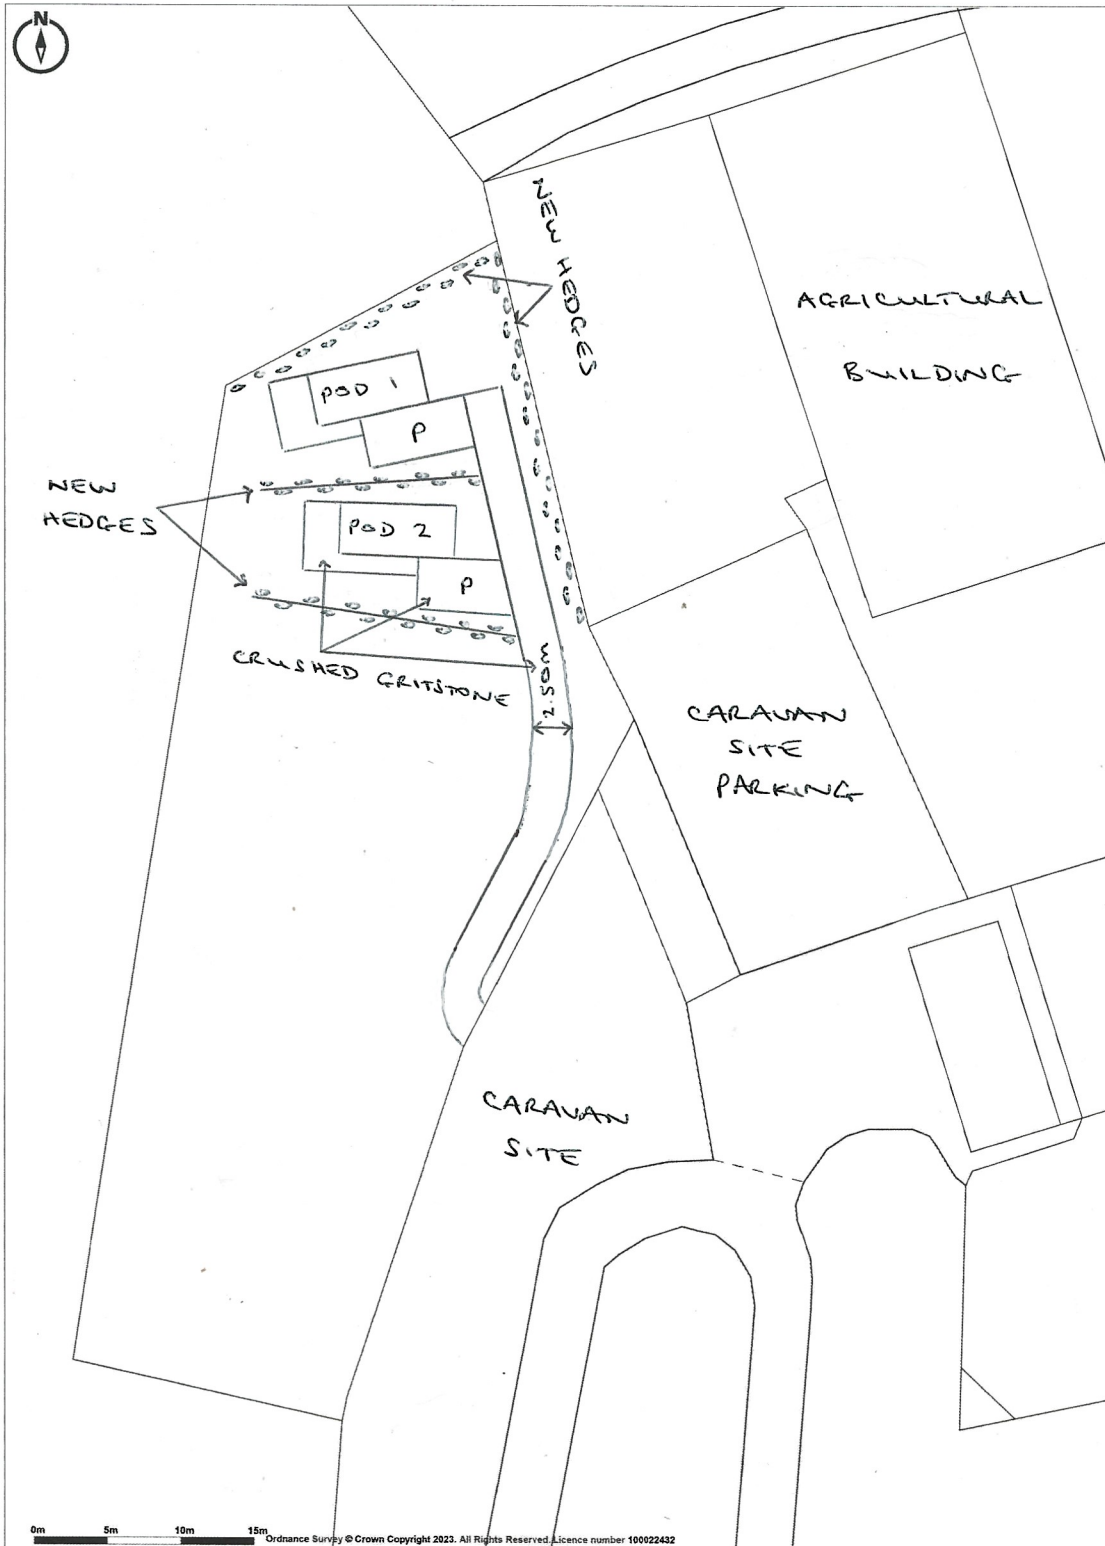

D R Wood, Proposed Glamping Pods at Wilcocks Farm Caravan Site,  
Deanhead Lane, Rivington

**Promap**  
© LANDMARK INFORMATION

Ordnance Survey © Crown Copyright 2023. All Rights Reserved.  
Licence number 100022432  
Plotted Scale - 1:500. Paper Size - A4

Block Plan 1:500 @ A4, November 2023