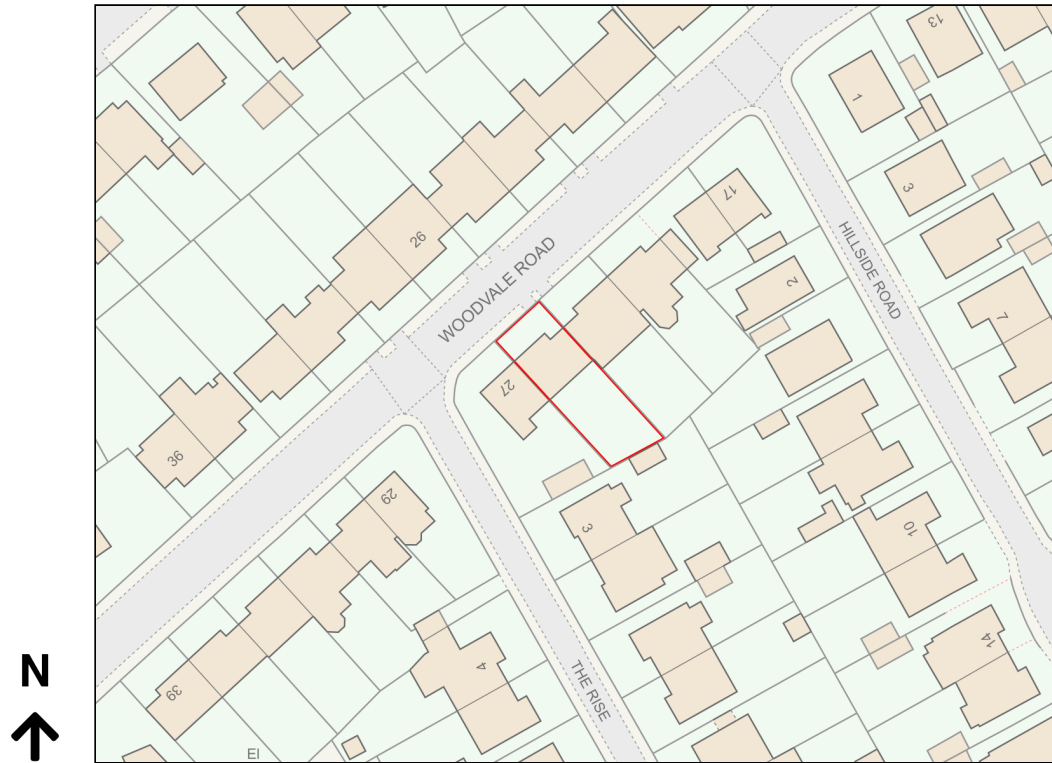

# Location Plan

Site Address: 25, Woodvale Road, Darlington, DL3 8HA

Date Produced: 16-Nov-2023

Scale: 1:1250 @A4

Planning Portal Reference: PP-12606830v1