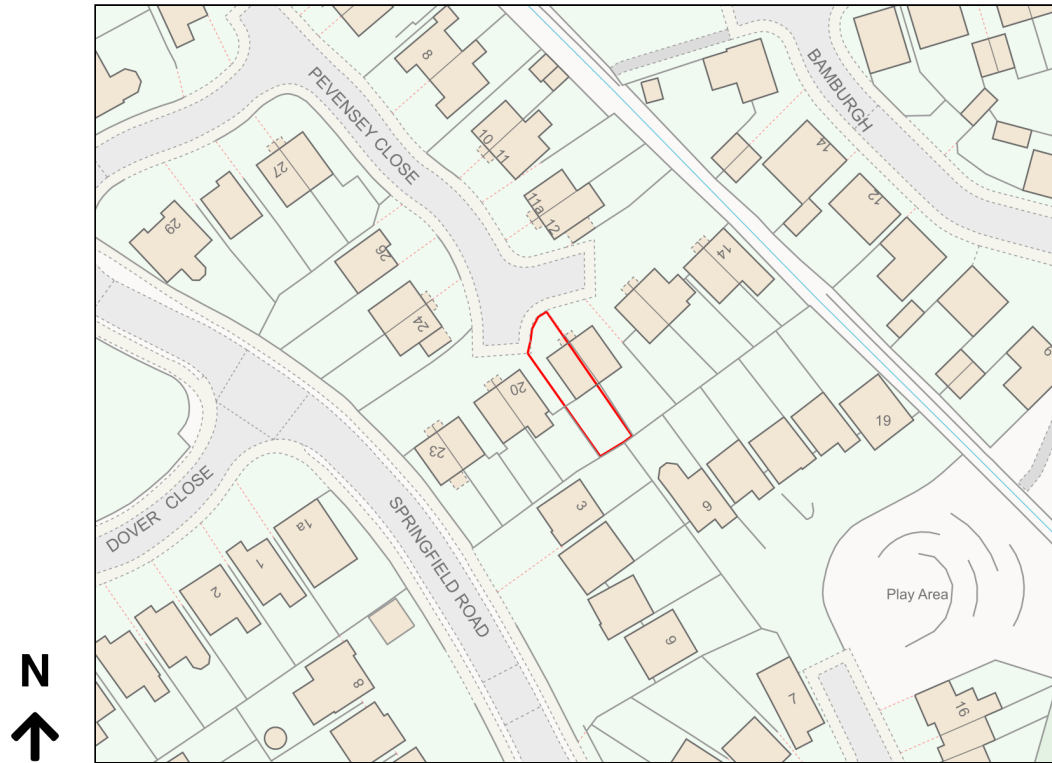

Location Plan

Site Address: 19, Pevensey Close, Rushden, NN10 0RY

Date Produced: 01-Sep-2023

Scale: 1:1250 @A4

Planning Portal Reference: PP-12419239v1