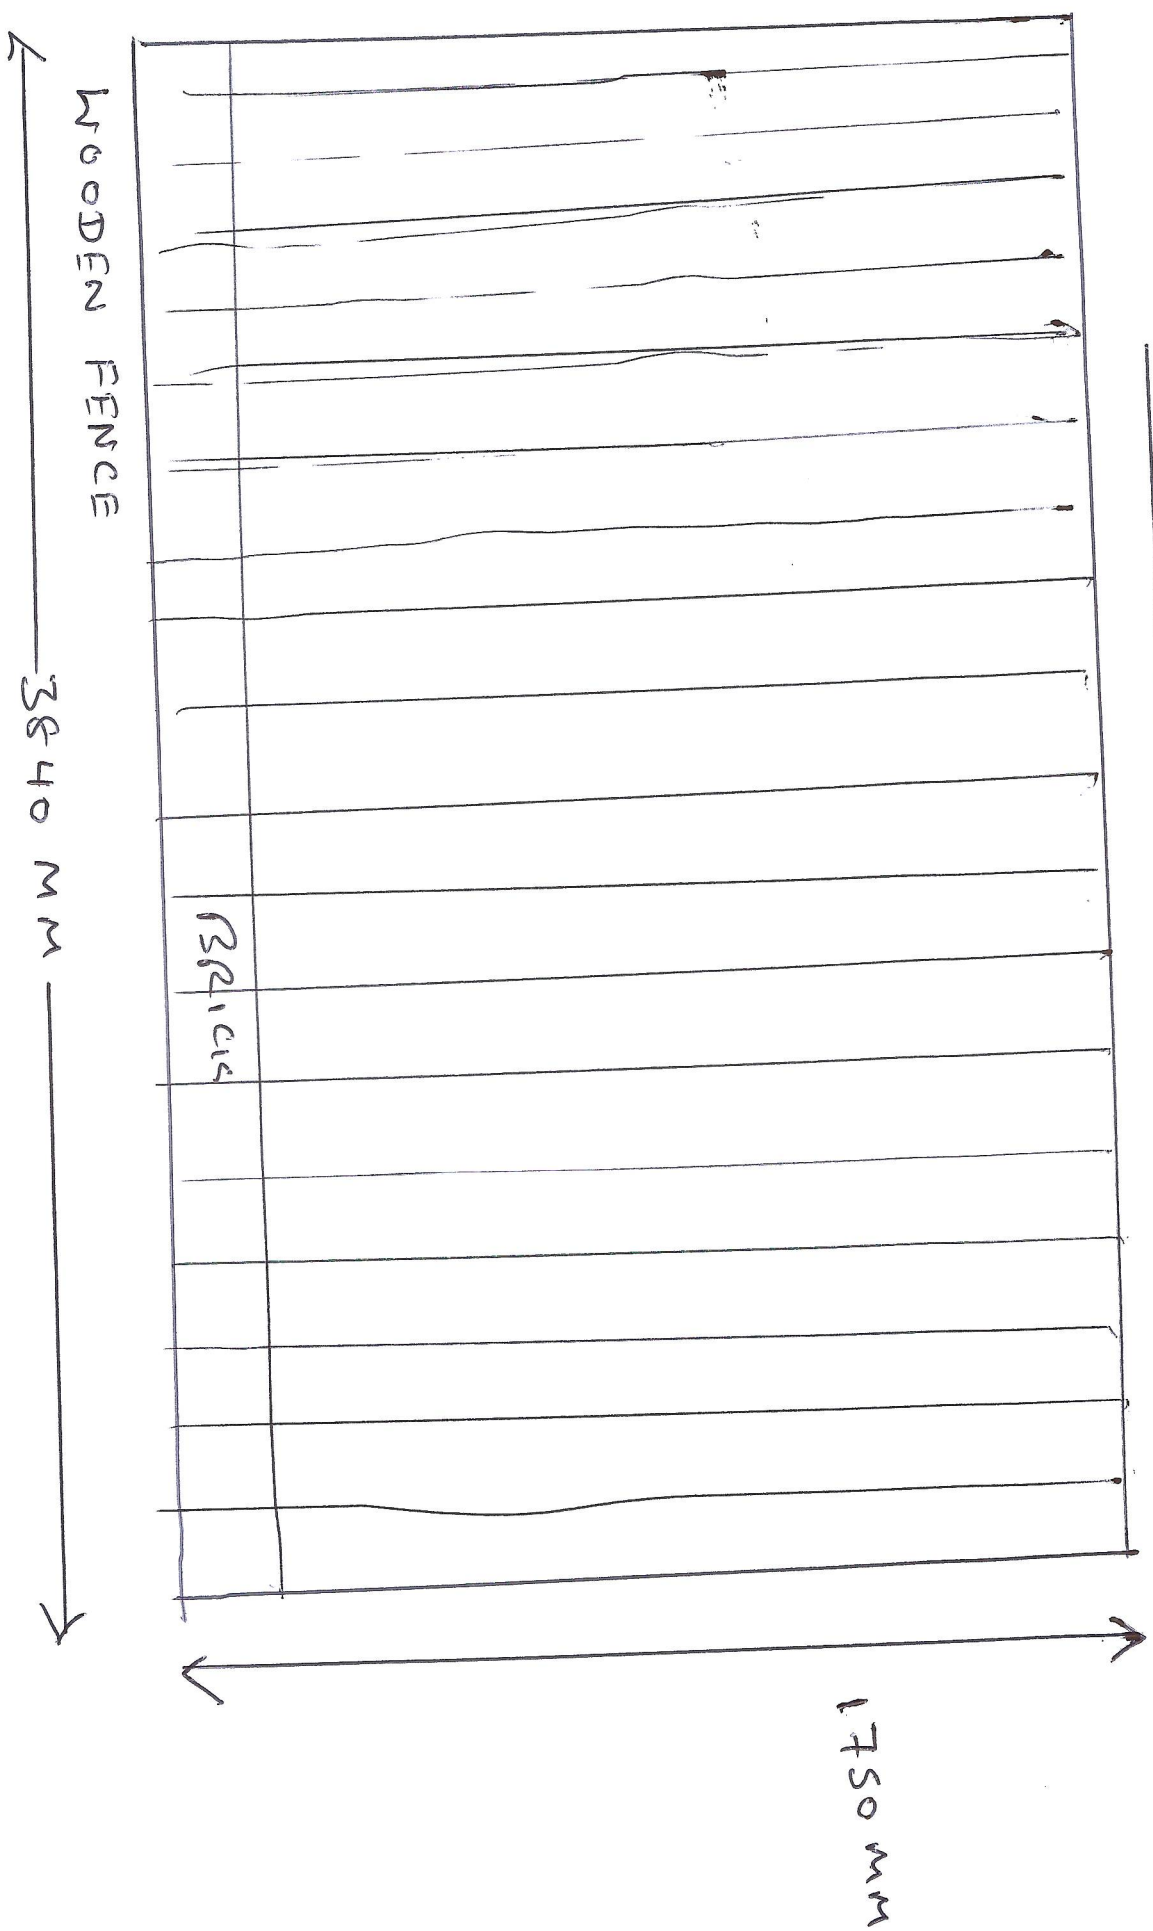

EXISTING FENCE (ORIGINAL)

AS BUILT

FRONT LEFT FENCE
52 COOKS MEAD, RUGBY MD23 HFE

SCALE 1:20

PROPOSED FENCE

S2 COOKS MEAD, RUSHLEY, WD23 4FE

21.11.2023

FRONT LEFT FENCE