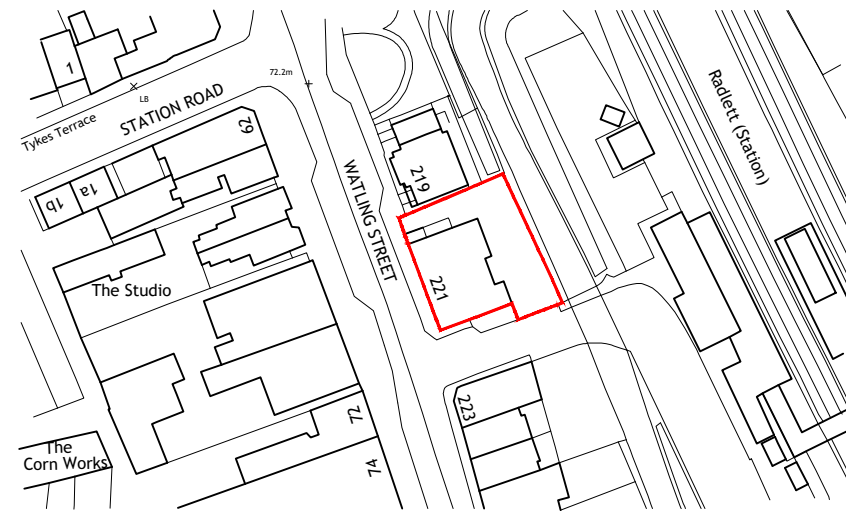

Notes:

Copyright for these drawings remains with Engage Architecture Ltd. All dimensions to be checked on site prior to construction. Any discrepancies to be reported immediately.

Ordnance Survey (c) Crown Copyright 2023. All rights reserved. Licence number 100022432

SITE LOCATION PLAN 1:1250

PLANNING

ENGAGE ARCHITECTURE LTD

59 Calcott Road
Knowle
Bristol
BS4 2HE
T:0117 379 0068
M:07817 104 066
rob@engagearch.co.uk

Project Information

221 WATLING STREET
RADLETT, HERTS
WD7 7AJ

Drawing Information

Drawing Name
Site Location Plan

Drawing Number	499-PL-SITE-01
Scale	1:1250
Drawn by	rb
Date	Nov 23
Revision Date	-
Revision Number	-
Revision Notes	-
Paper Size	A3