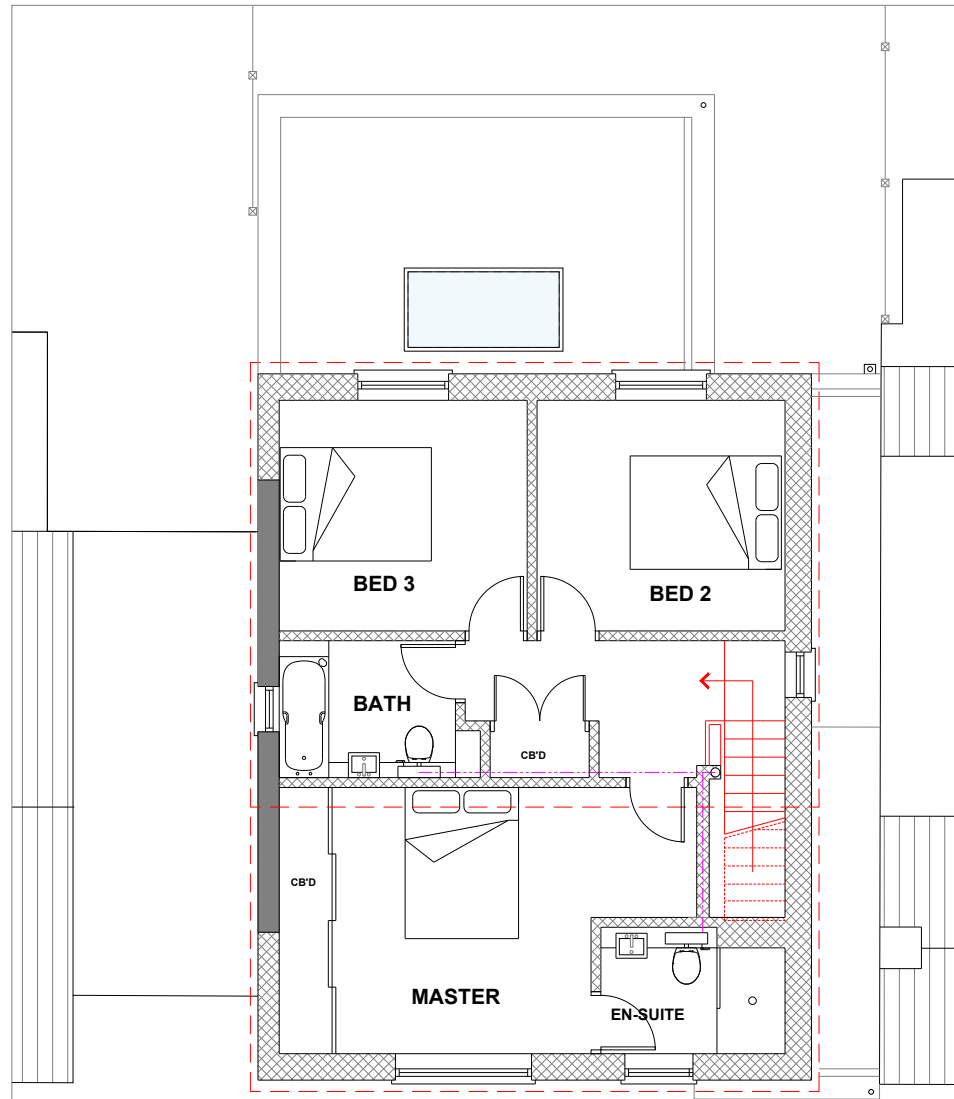

PROPOSED GROUND FLOOR PLAN

PROPOSED FIRST FLOOR PLAN

REV:

DATE:

HOWIE ARCHITECTS
RIBA #

FUEL STUDIOS
KILN HOUSE
POTTERGATE
NORWICH
NR2 1DX
alastair@howiearc.com
www.howiearc.com
07792 705592

PREMISES NAME
**73 MEADOW WAY
NORWICH
NR6 6XZ**

DRAWING No.
2366 / 102

DRAWN BY: **AWH** SCALE: **1:100 @ A3** REV: **-**

DESCRIPTION
PROPOSED PLANS