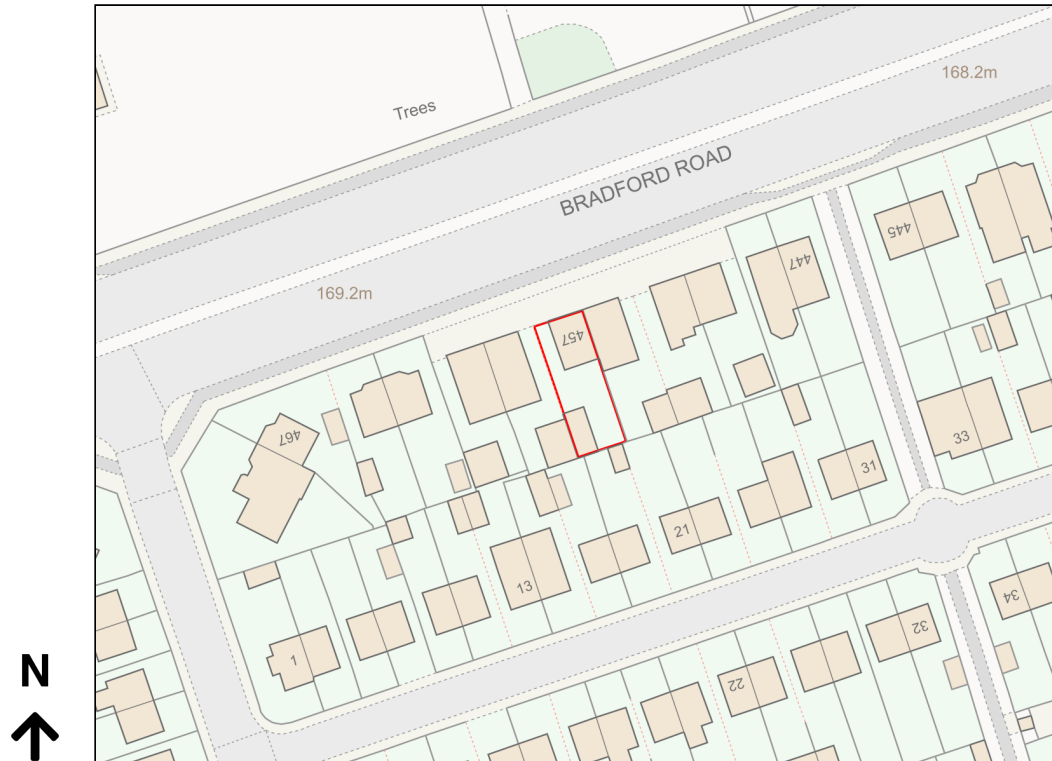

Location Plan

Site Address: 457a, Bradford Road, Stanningley, Pudsey, LS28 8ED

Date Produced: 16-Nov-2023

Scale: 1:1250 @A4

Planning Portal Reference: PP-12603942v1