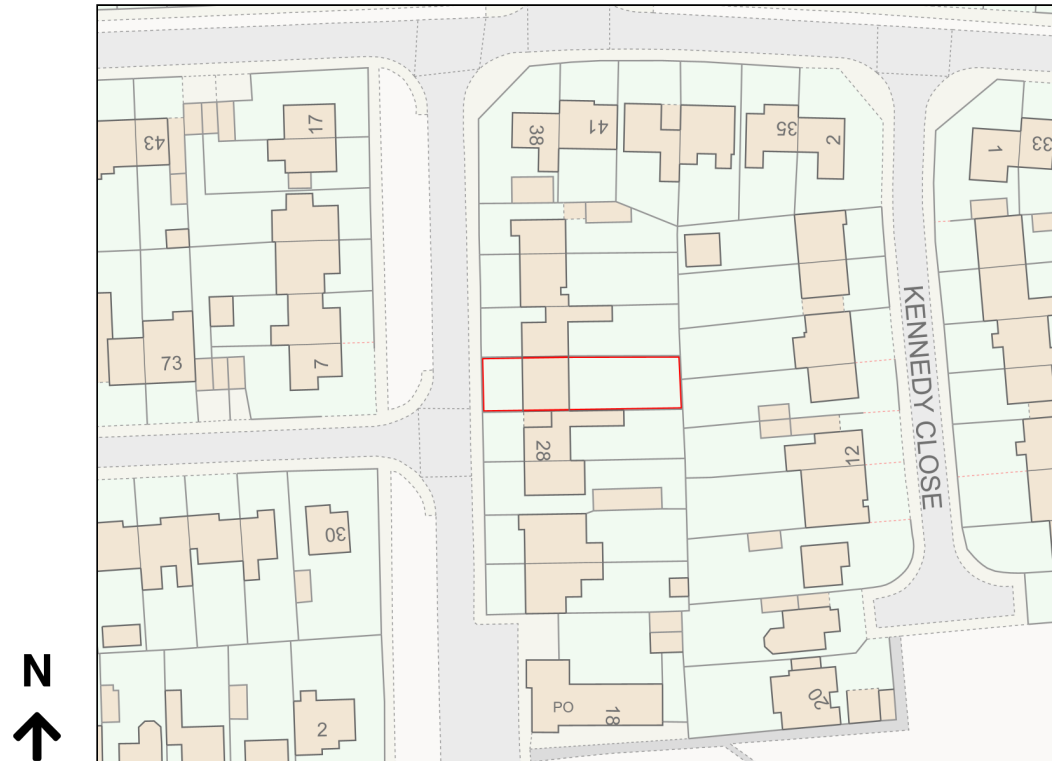

# Location Plan

Site Address: 30, Churchill Road, Oakham, LE15 6LH

Date Produced: 22-Nov-2023

Scale: 1:1250 @A4

Planning Portal Reference: PP-12624386v1