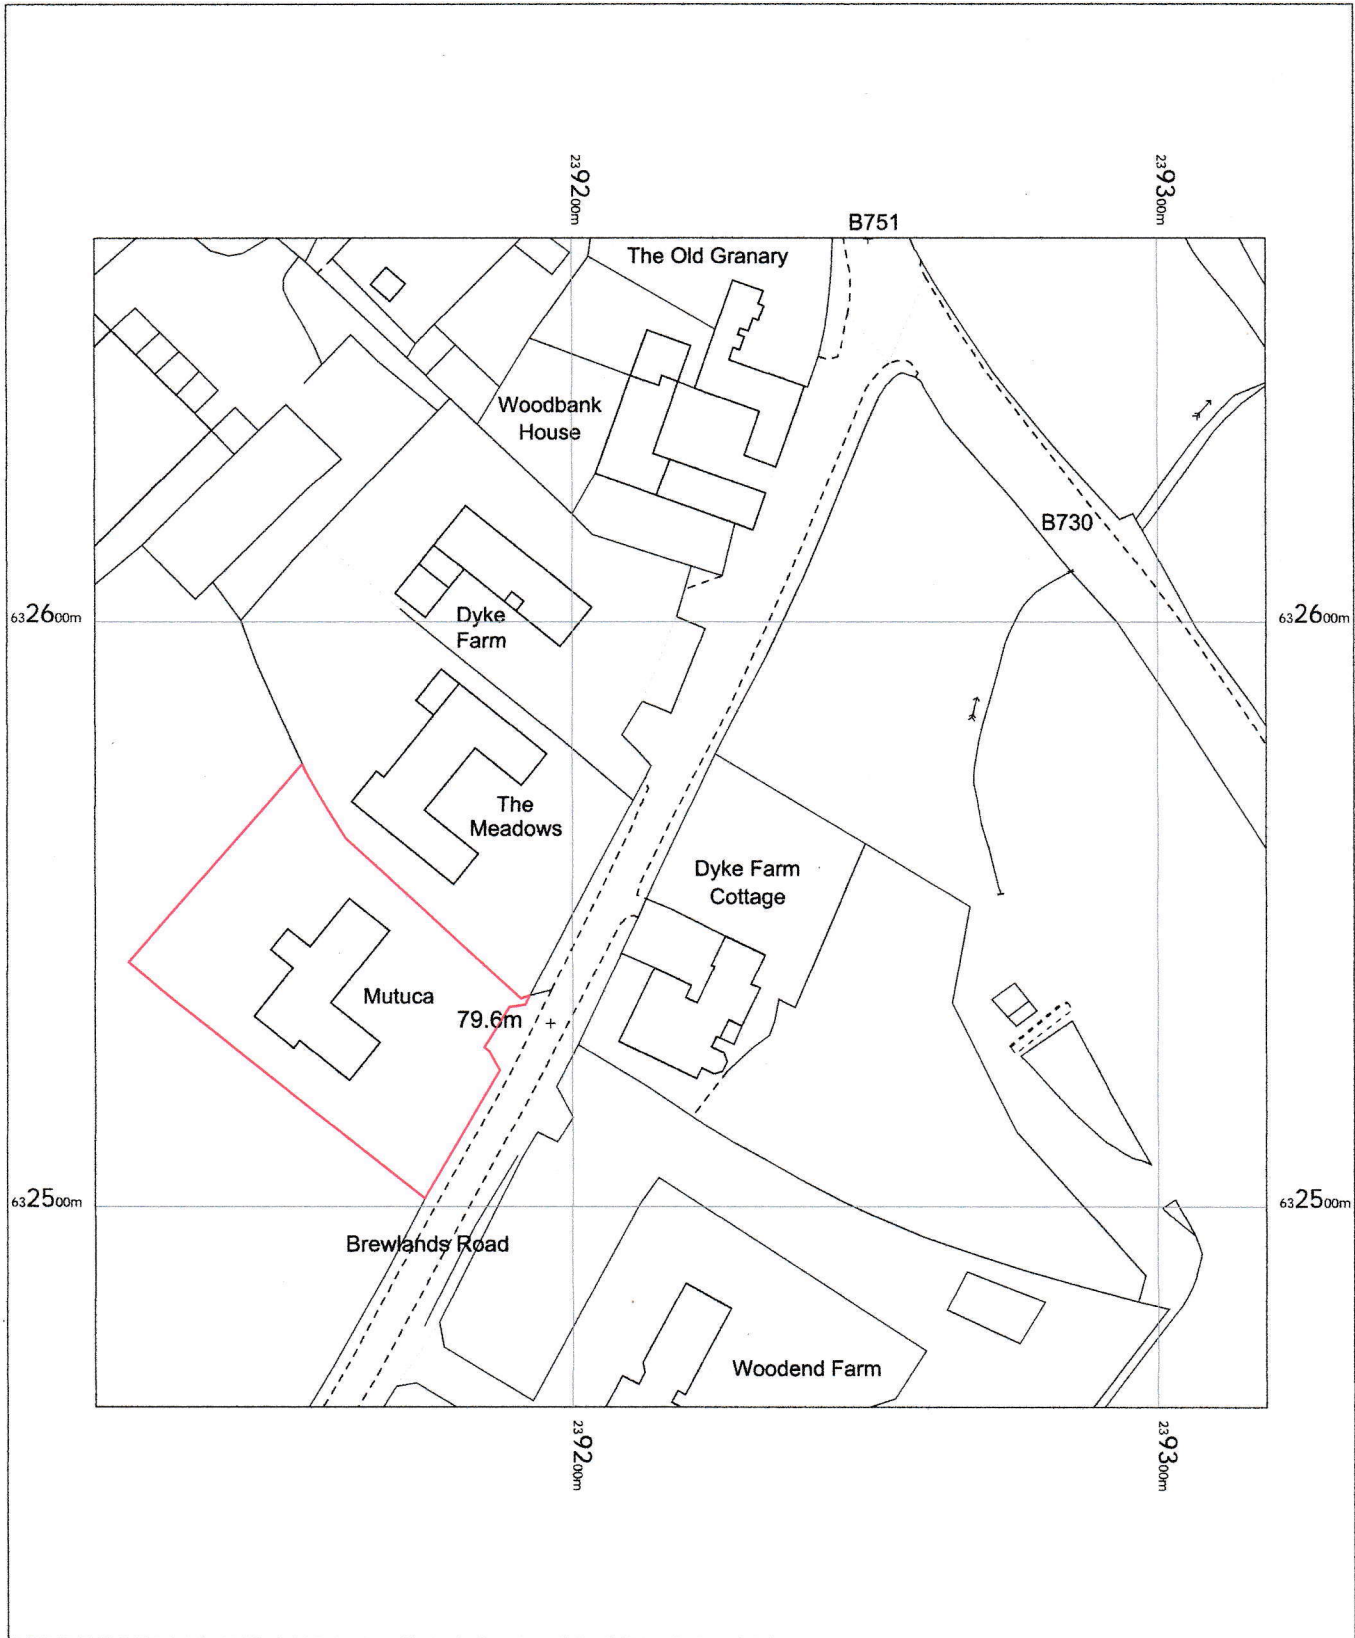

Mutuca Dyke Farm, KA1 5PN

Mutuca Dyke Farm
Kilmarnock,
Symington,
South Ayrshire
KA1 5PN

OS MasterMap 1250/2500/10000 scale
Monday, November 20, 2023, ID: MPMM4-01136684
www.nicolsondigital.com

1:1250 scale print at A4, Centre: 239218 E, 632566 N

© Crown Copyright Ordnance Survey. Licence no.
100057546