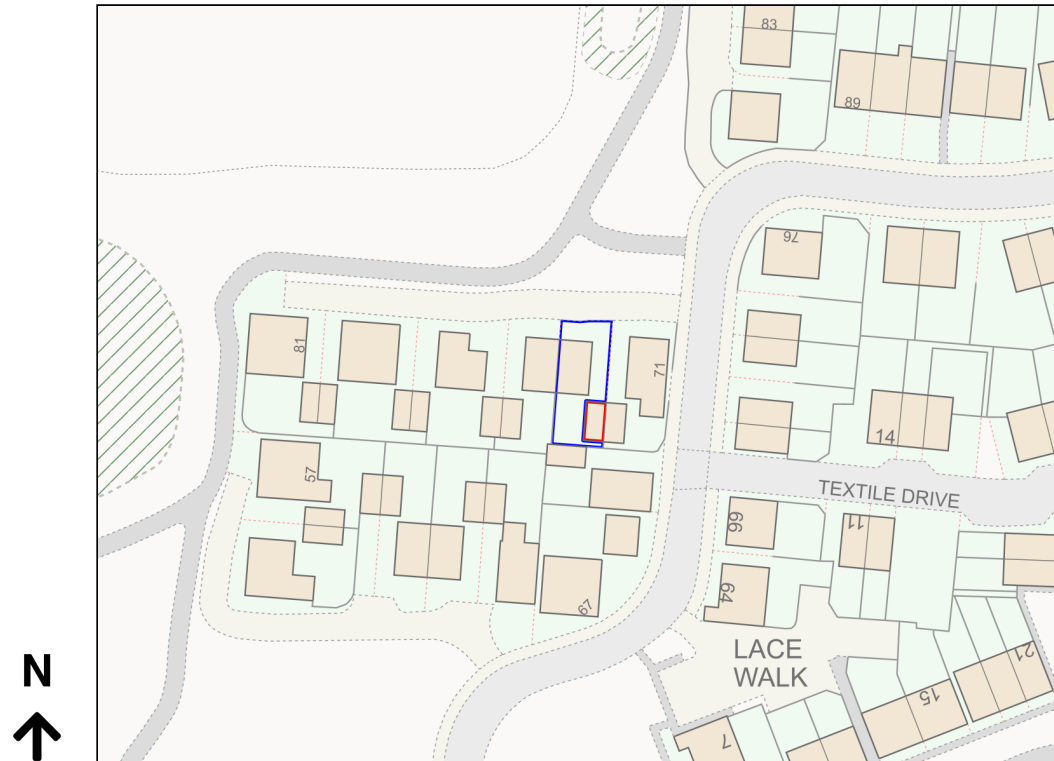

# Location Plan

Site Address: 73, Spinners Road, Brockworth, Gloucester, GL3 4LW

Date Produced: 20-Nov-2023

Scale: 1:1250 @A4

Planning Portal Reference: PP-12452749v4