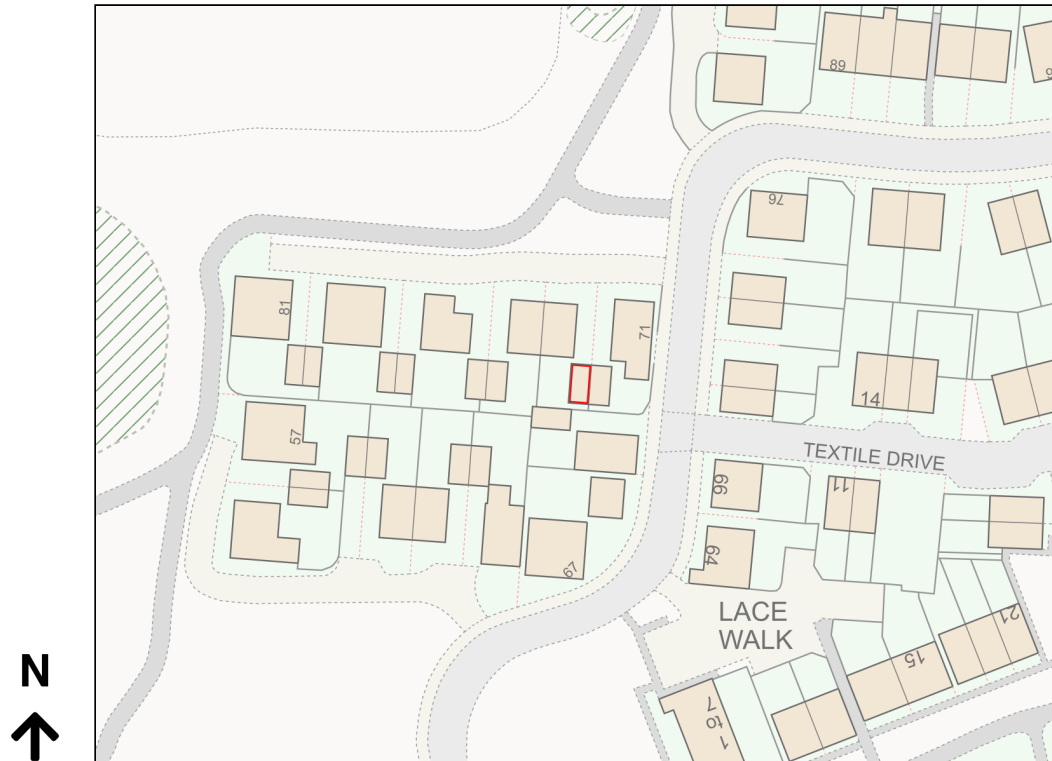

# Location Plan

Site Address: 73, Spinners Road, Brockworth, Gloucester, GL3 4LW

Date Produced: 09-Oct-2023

Scale: 1:1250 @A4

Planning Portal Reference: PP-12452749v1