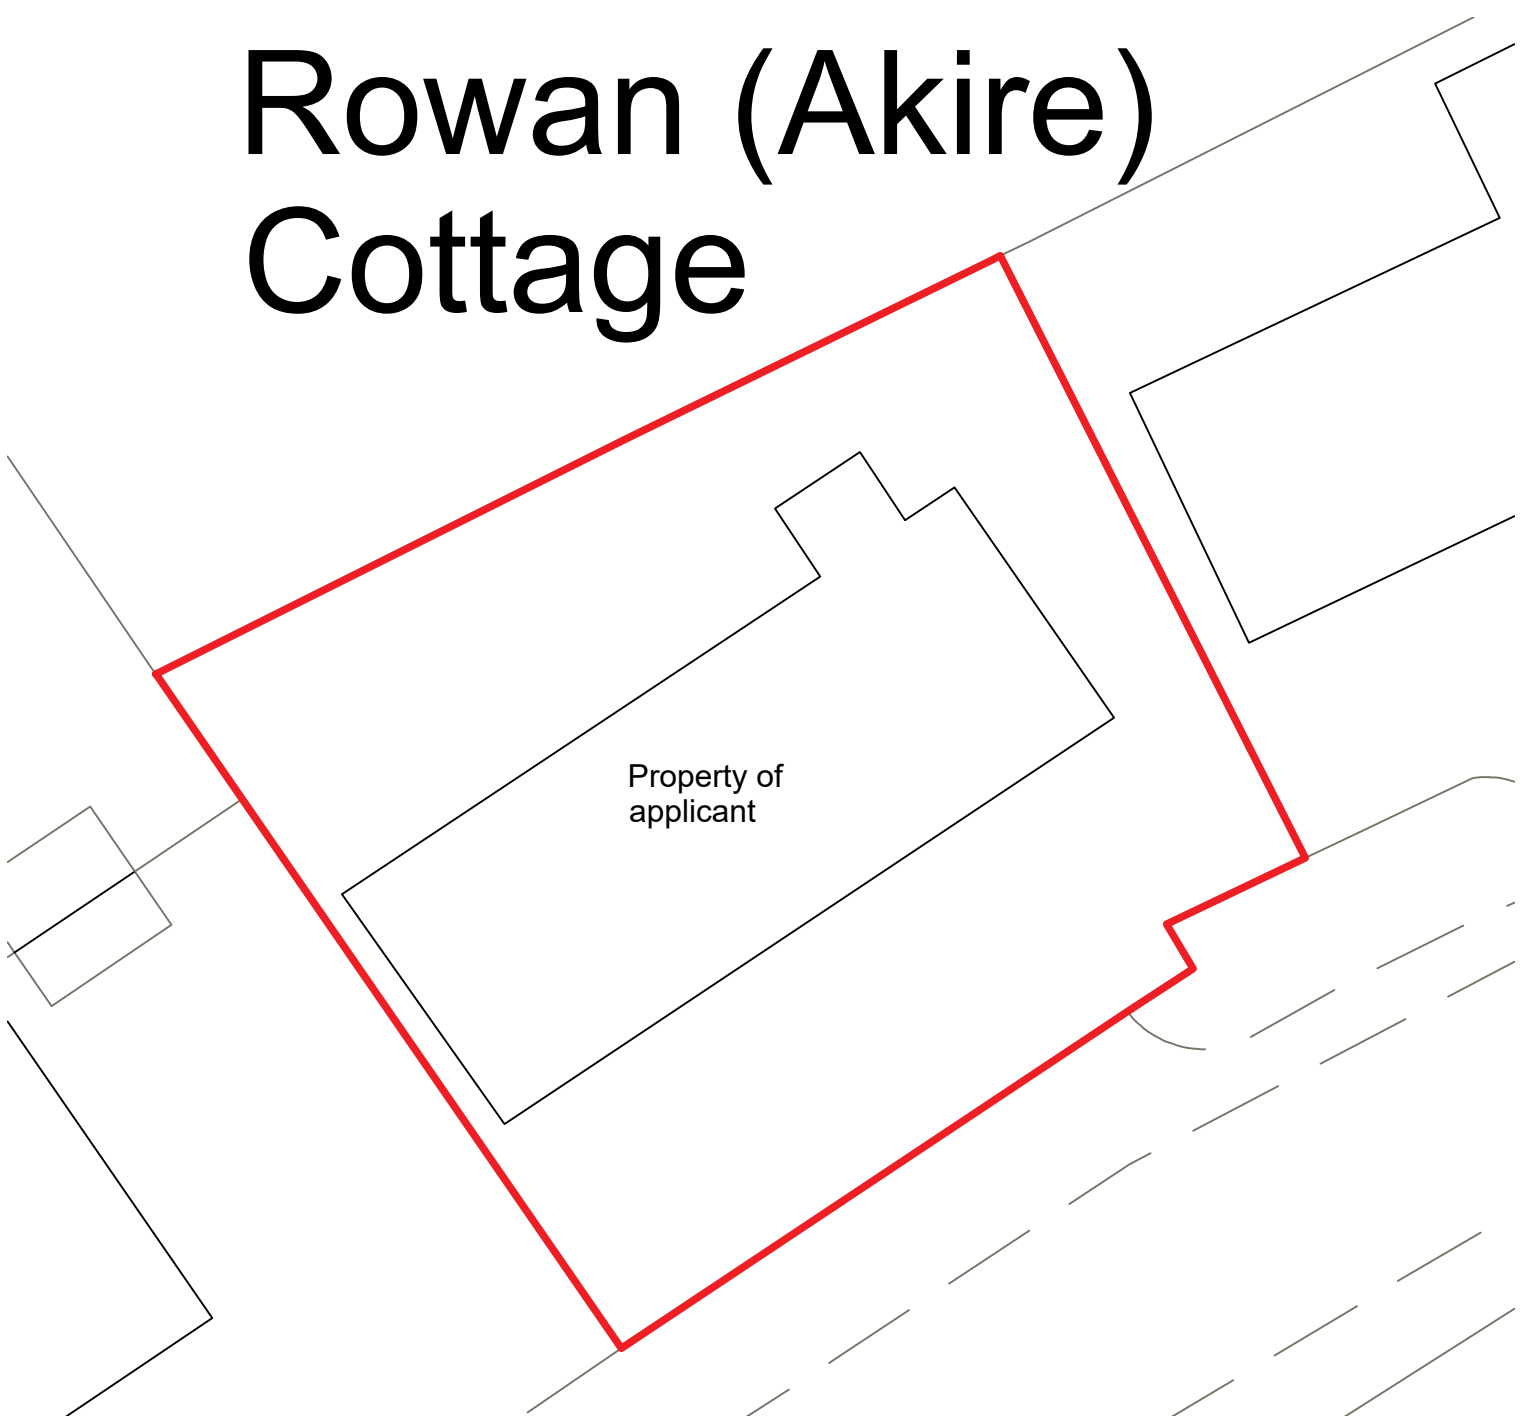

Rowan (Akire) Cottage

Copyright of Ordnance Survey
Paper Map Copying Licence
Account number 100058262

SCALE BAR 1-200

Rev	Description	Date	By	Chk'd
X	XXXXXXXXXXXXXXXXXX	XXXXXX XX		XX

abc

Architectural Building & Design Consultants Ltd

18a Rothesay Place, 0131 510 8555 Edinburgh abcarchitecture.co.uk
Edinburgh EH3 7SQ 01368 908 222 Dunbar enquiries@abcarchitecture.co.uk

Project
Rowan Cottage, Spott

Drawing Title
Block plan

Project ref.
582

Drawing No.
02

Issue status
Planning

Scale
1:200

Print
A4

Date
21/11/23

Drawn by
FJS

Ch'd by
XXX