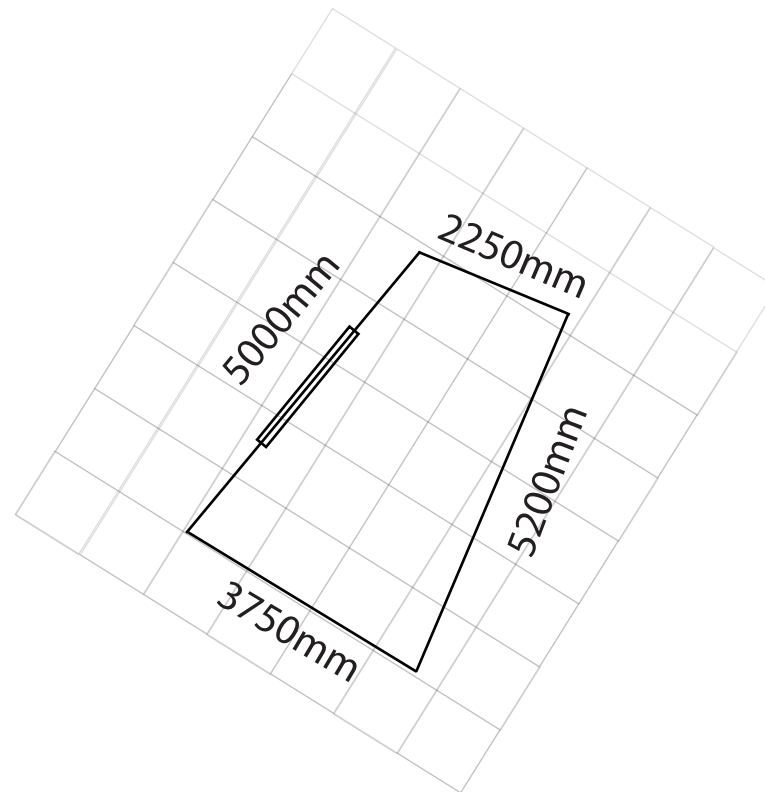

Shed A Floor Plan

- Total Surface Area: 15m²
- With a two-panel door
- Wooden inner shelves

Bird View