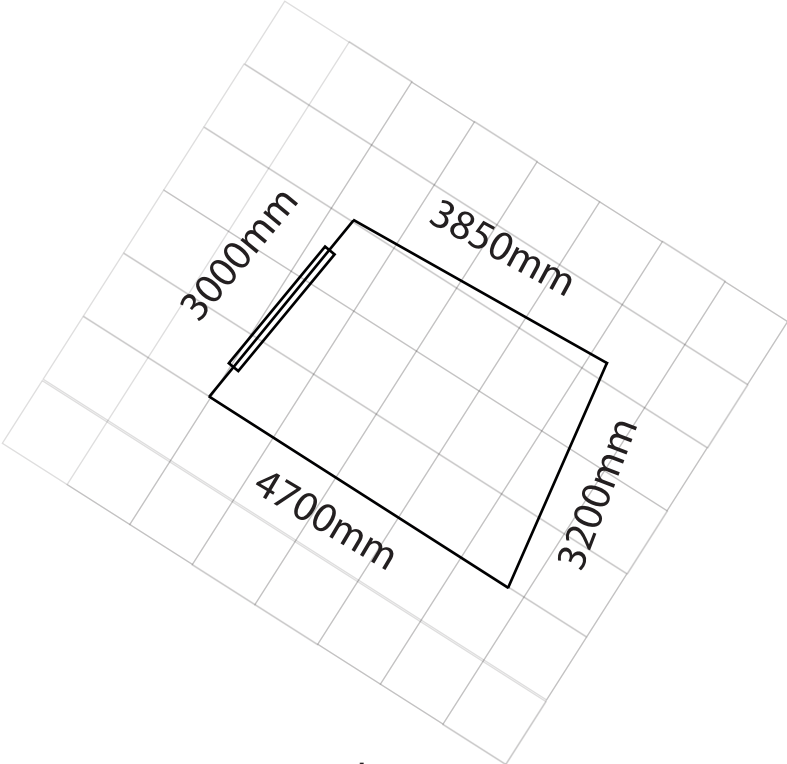

Shed B Floor Plan

- Total Surface Area: 12.8m²
- With a two-panel door
- Single overhead wooden shelf

Bird View