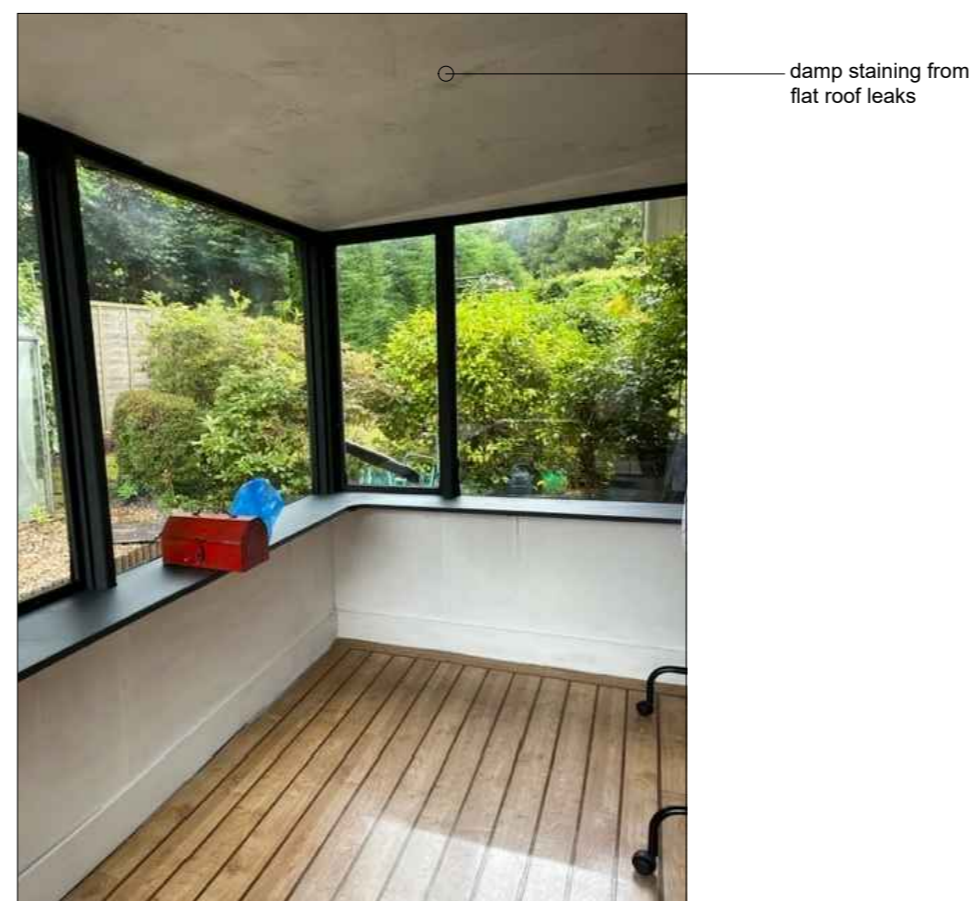

interior view