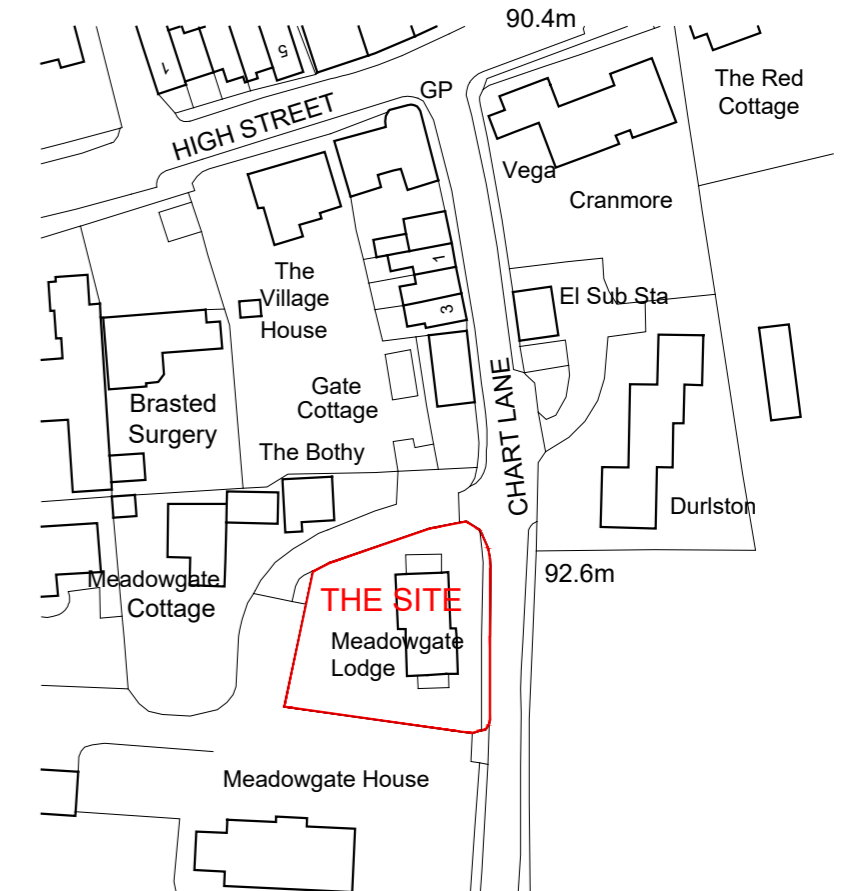

Revision:	Description:	Date:

GARYtidwell ASSOCIATES LIMITED
architecture - planning - construction technology
The Old Square, The Street, Woodnesborough, Kent . CT13 0NQ.
T: 07599 916454 E: garytidwell@hotmail.co.uk

Client:
MR. and MRS. PAGE
Project:
MEADOWGATE LODGE
CHART LANE
BRASTED
TN16 1LN
Title:
Location Plan & Site Plan as Existing

Scale:	Date:	Drawn:
1:1250 1:500 @ A2	OCT 23	GT

Drawing Number:	Revision:

01.832.01

PO