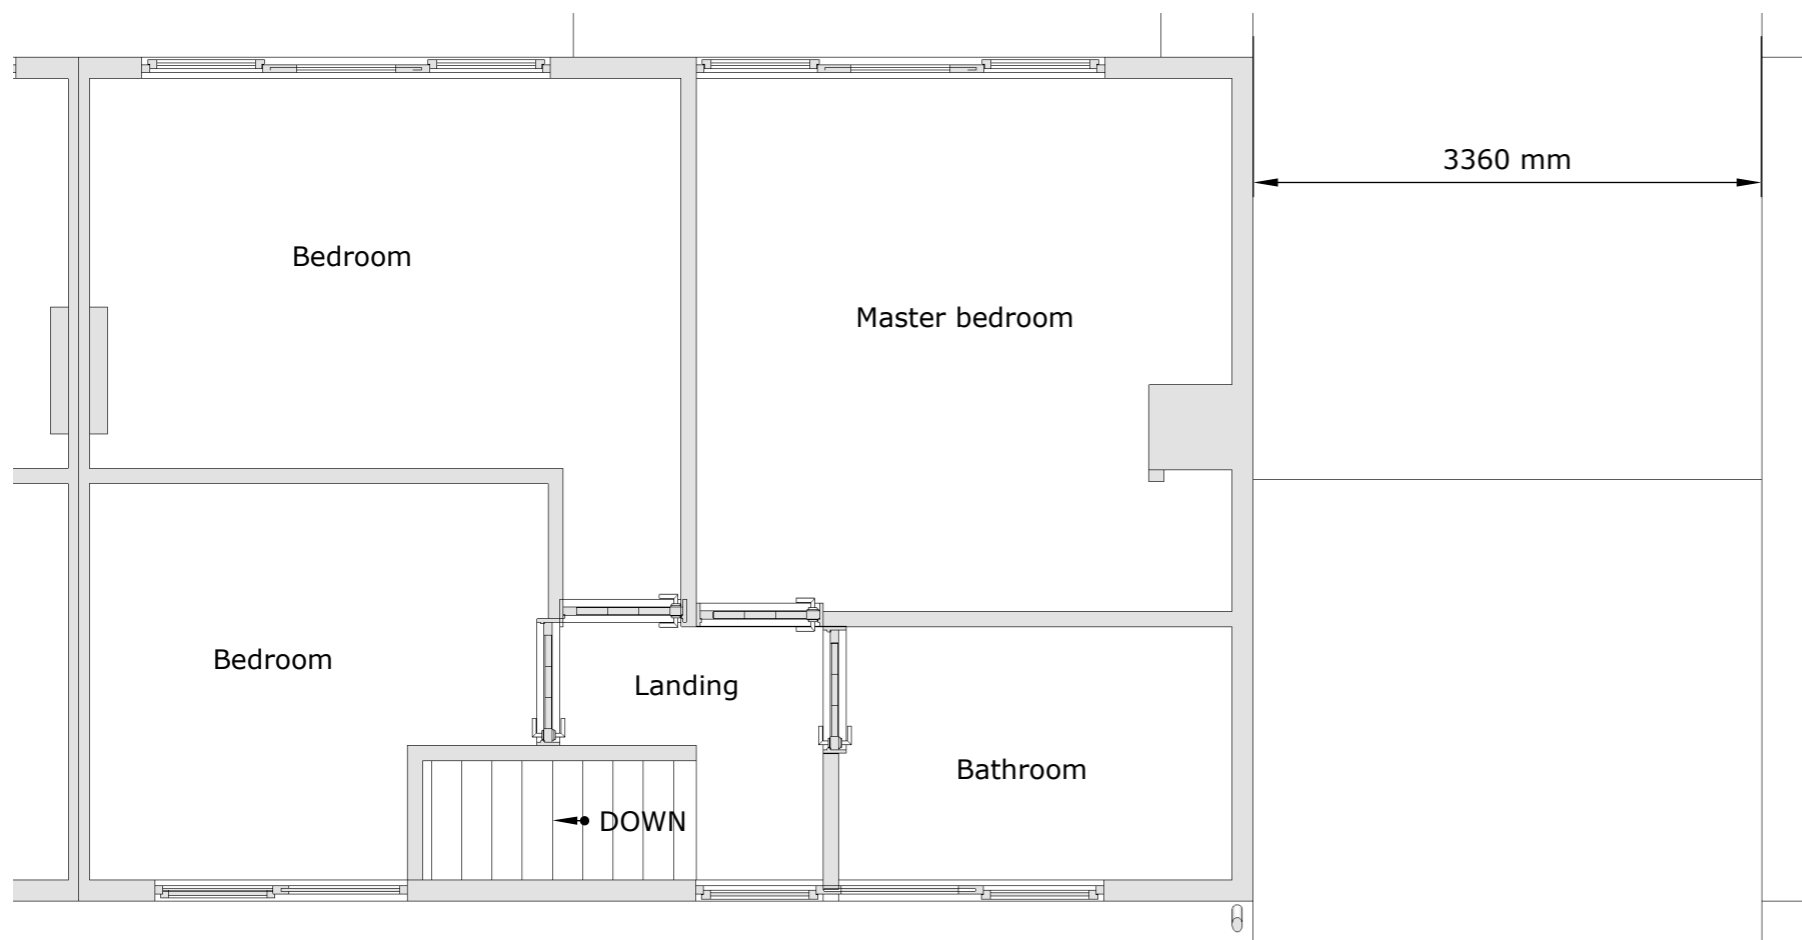

Scale 1:75

24 October 2023

GROUND FLOOR

FIRST FLOOR

Mark Arbon.
Green Shutters Farm,
Knighton,
Powys.
LD7 1NE.

07796446275
01547529383
www.markarbon.com
email mail@markarbon.co.uk

Client Ruth Golightly
Existing at 4 Peaton Strand,
Diddlebury,
Craven Arms.
SY7 9DW

Scale 1:75

24 October 2023