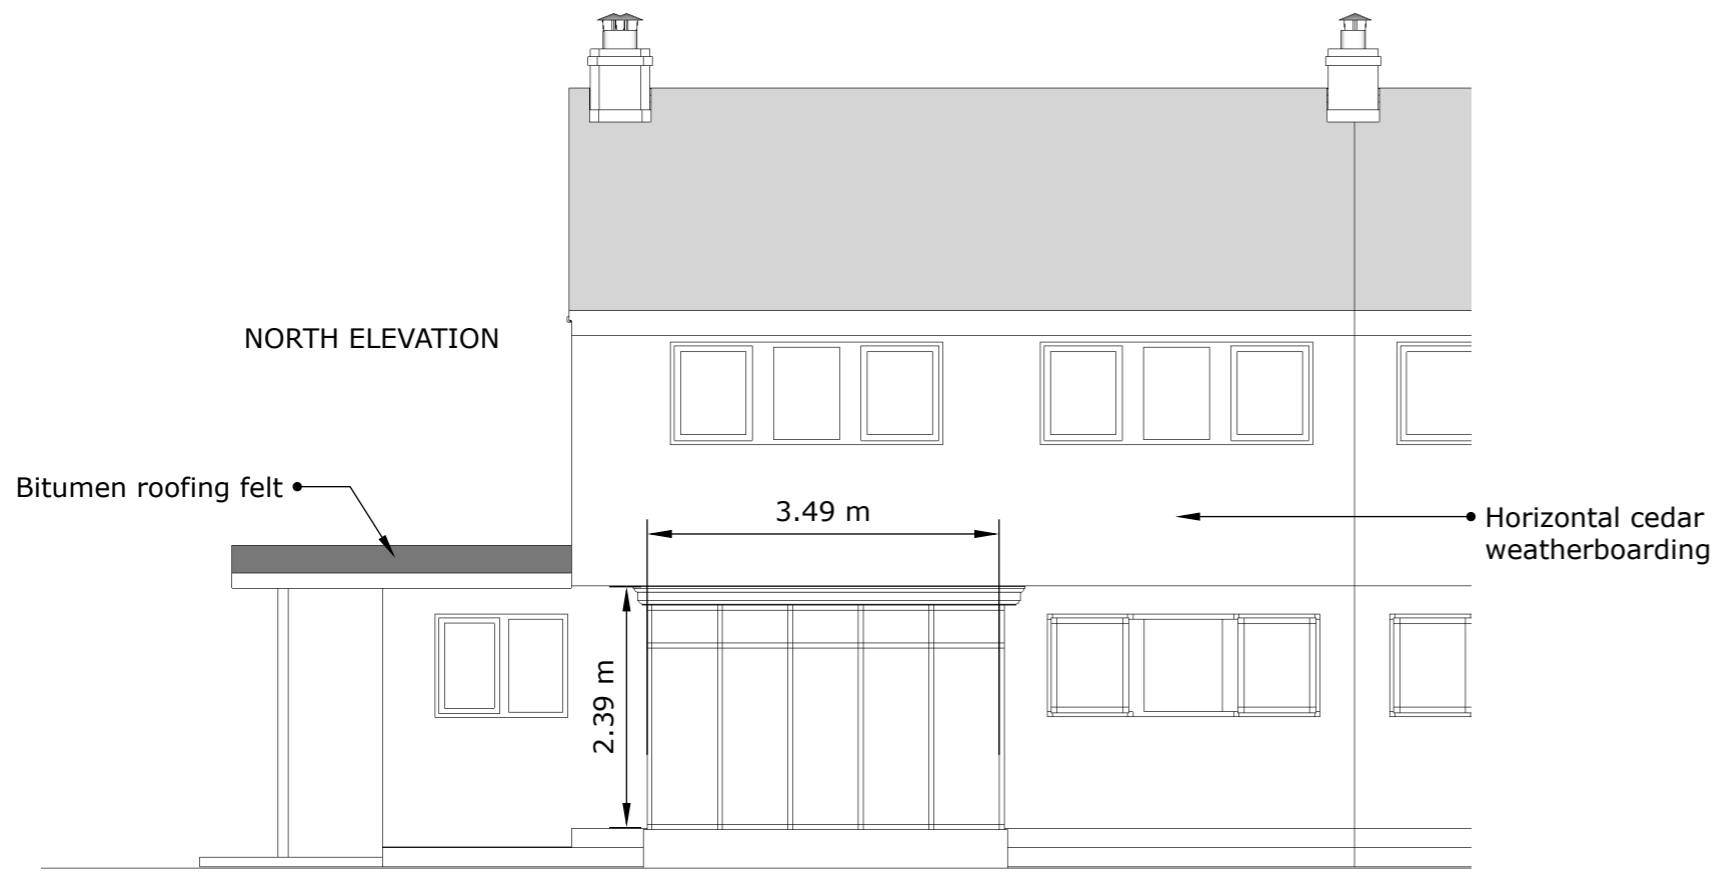

SOUTH ELEVATION

EAST ELEVATION

NORTH ELEVATION

Mark Arbon.
Green Shutters Farm,
Knighton,
Powys.
LD7 1NE.

07796446275
01547529383
www.markarbon.com
email mail@markarbon.co.uk

Client Ruth Golightly
Existing at 4 Peaton Strand,
Diddlebury,
Craven Arms.
SY7 9DW

Scale 1:75

24 October 2023

GROUND FLOOR

FIRST FLOOR

Mark Arbon.
Green Shutters Farm,
Knighton,
Powys.
LD7 1NE.

07796446275
01547529383
www.markarbon.com
email mail@markarbon.co.uk

Client Ruth Golightly
Existing at 4 Peaton Strand,
Diddlebury,
Craven Arms.
SY7 9DW

Scale 1:75

24 October 2023