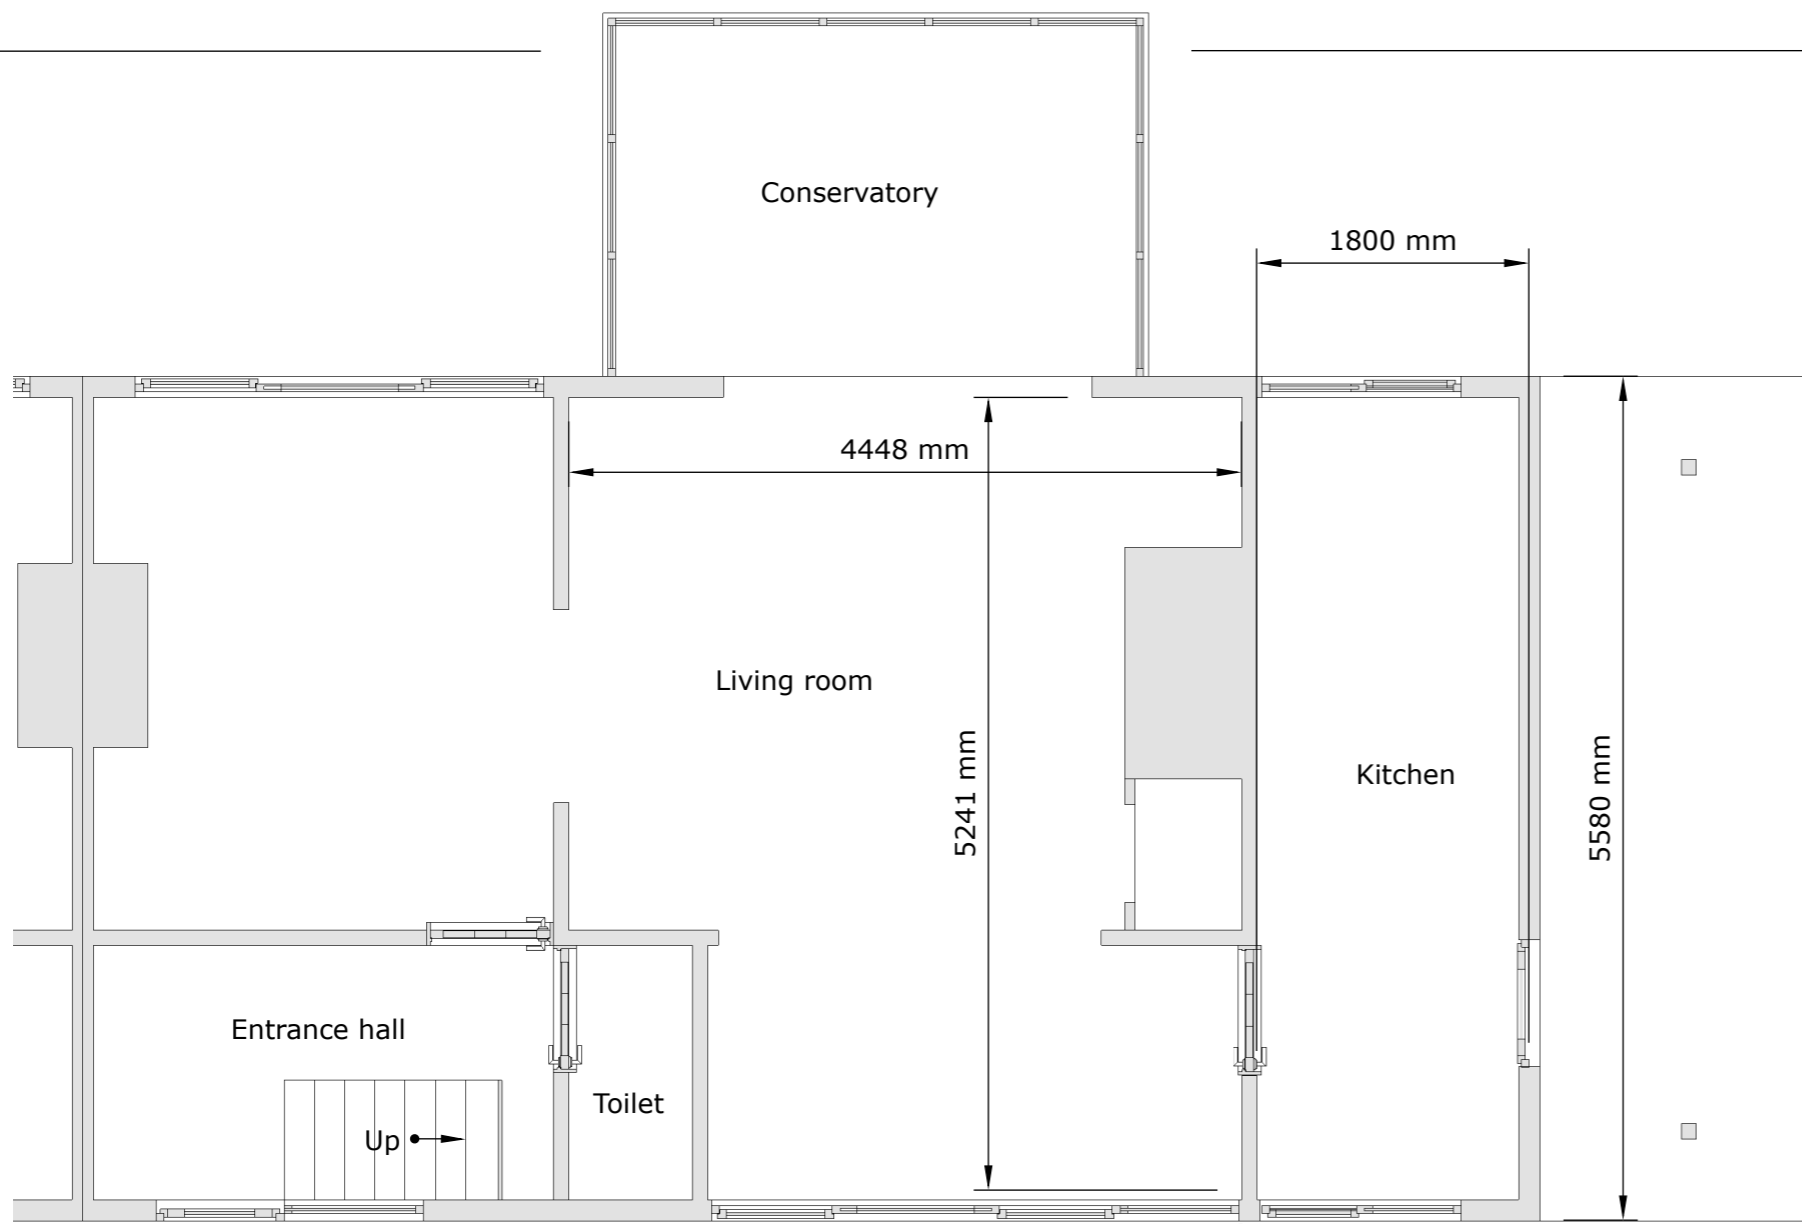

Scale 1:75

24 October 2023

GROUND FLOOR

FIRST FLOOR

Mark Arbon.
Green Shutters Farm,
Knighton,
Powys.
LD7 1NE.

07796446275
01547529383
www.markarbon.com
email mail@markarbon.co.uk

Client Ruth Golightly
Existing at 4 Peaton Strand,
Diddlebury,
Craven Arms.
SY7 9DW

Scale 1:75

24 October 2023