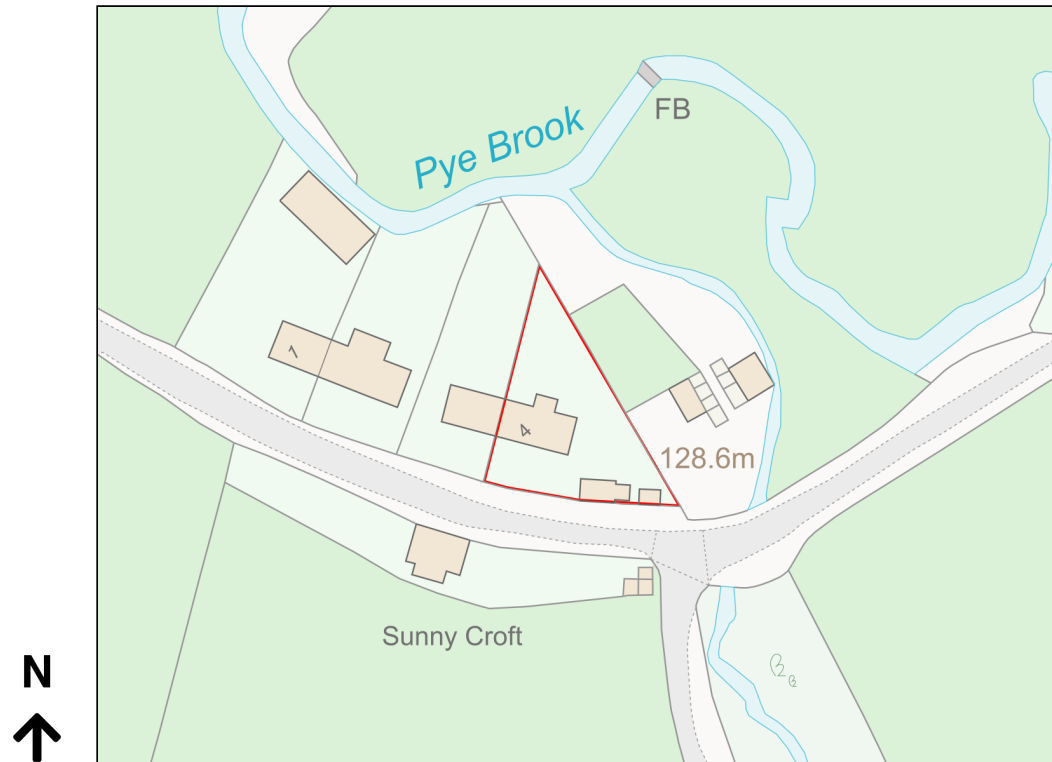

# Location Plan

Site Address: 4, Peaton Strand, Timber Cottages Junction Peaton To Bouldon House Junction, Bouldon, SY7 9DW

Date Produced: 17-Nov-2023

Scale: 1:1250 @A4

Planning Portal Reference: PP-12604556v1