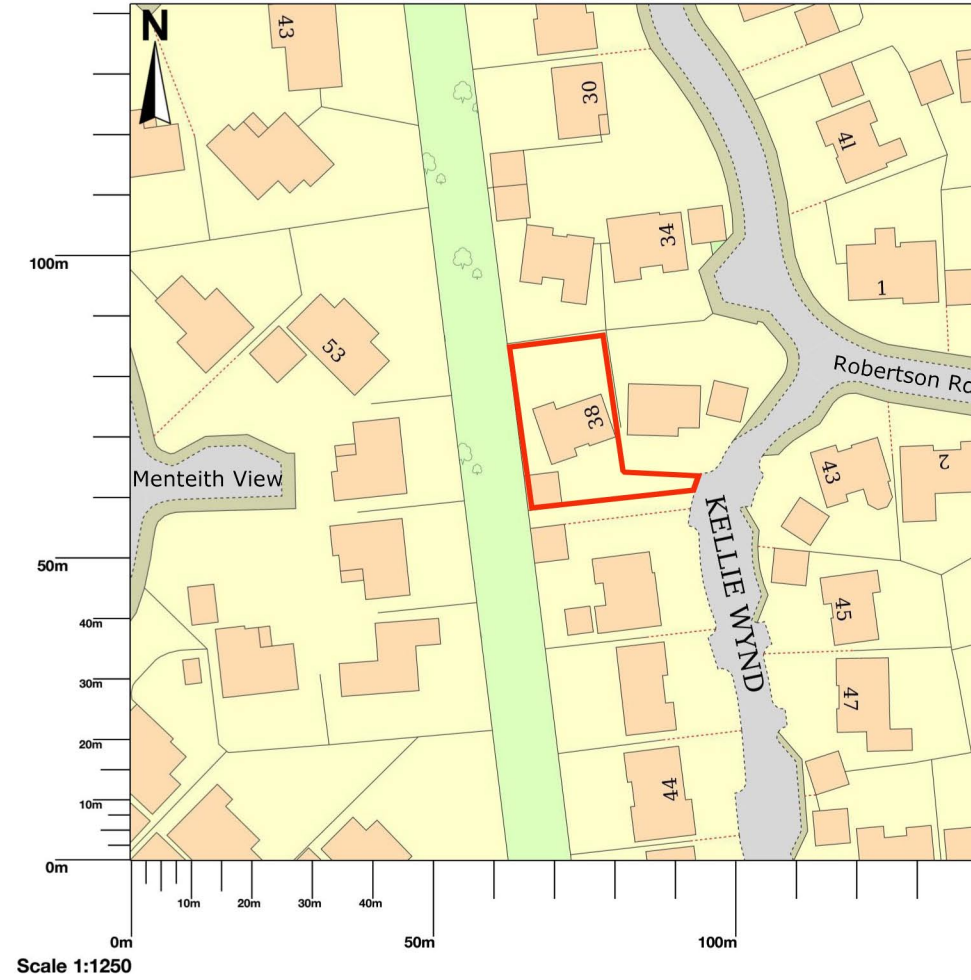

38 Kellie Wynd, Dunblane, FK15 0NR

© Crown copyright and database rights 2023 OS 100054135. Map area bounded by: 279159,701797 279301,701939. Produced on 22 November 2023 from the OS National Geographic Database. Supplied by UKPlanningMaps.com. Unique plan reference: p2e/uk/1029285/1387764