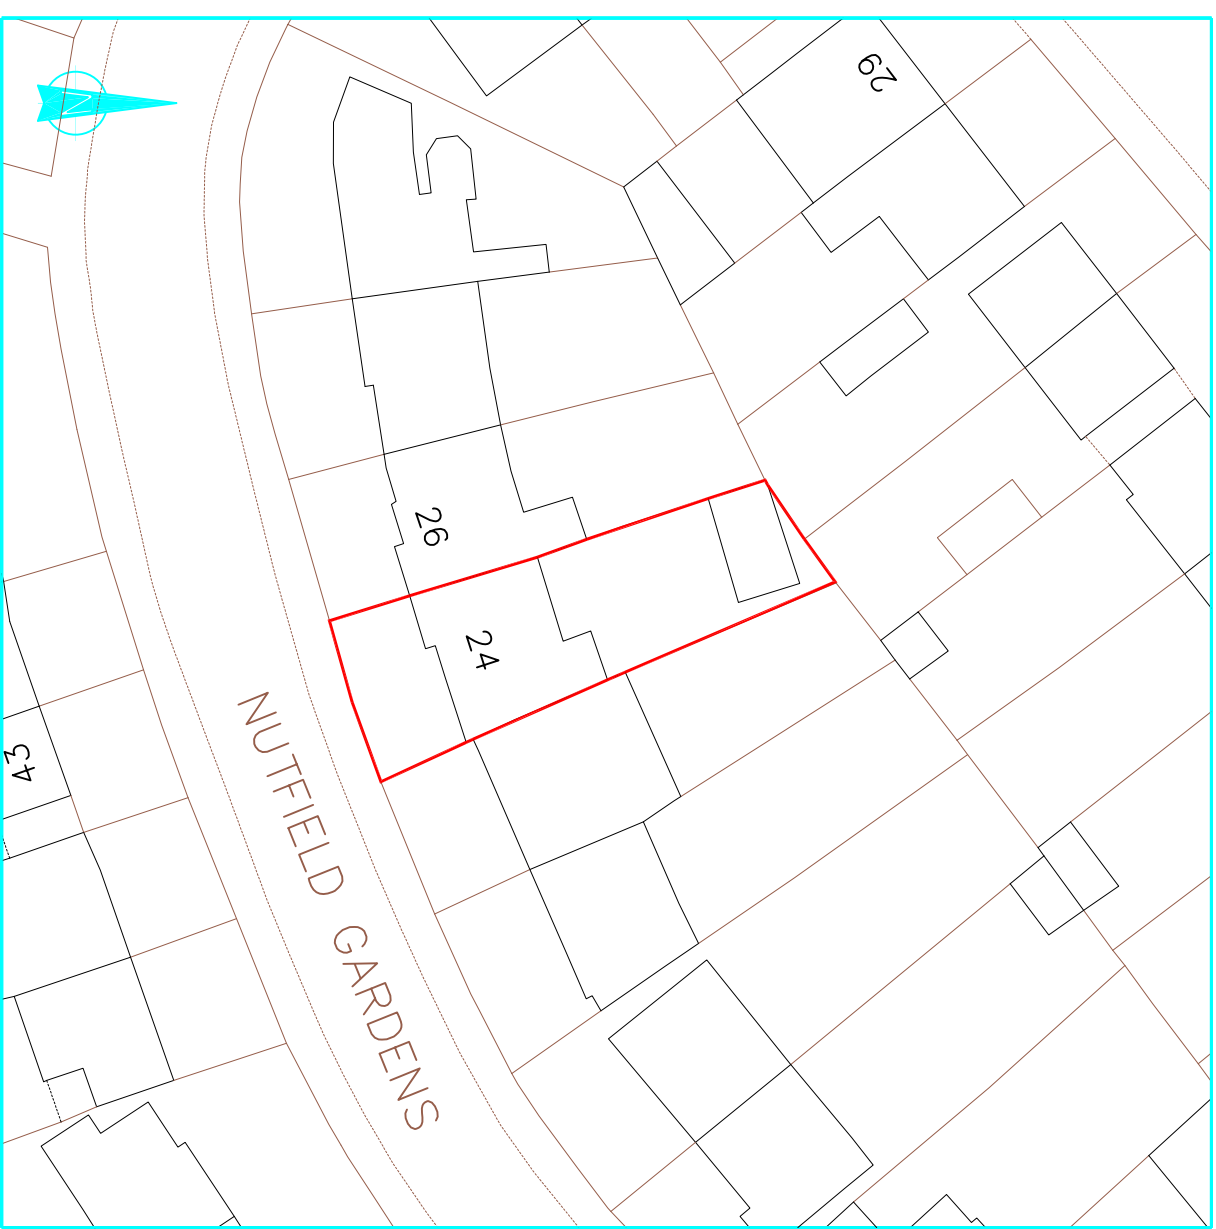

Location Plan 1:1250

Block Plan 1:500

These drawings should be approved by local Authority

No dimensions to be scaled from this drawing. All dimensions to be checked on site. This drawing is copyright and should not be reproduced without permission of the Architects.

client:

Charanjit Singh Thiarra

project:

**24 Nutfield Gardens
Northolt
UB5 6LU**

drawings:

Location & Block Plans

scale: As Shown date: Nov 2023 drawn:

01 / 12