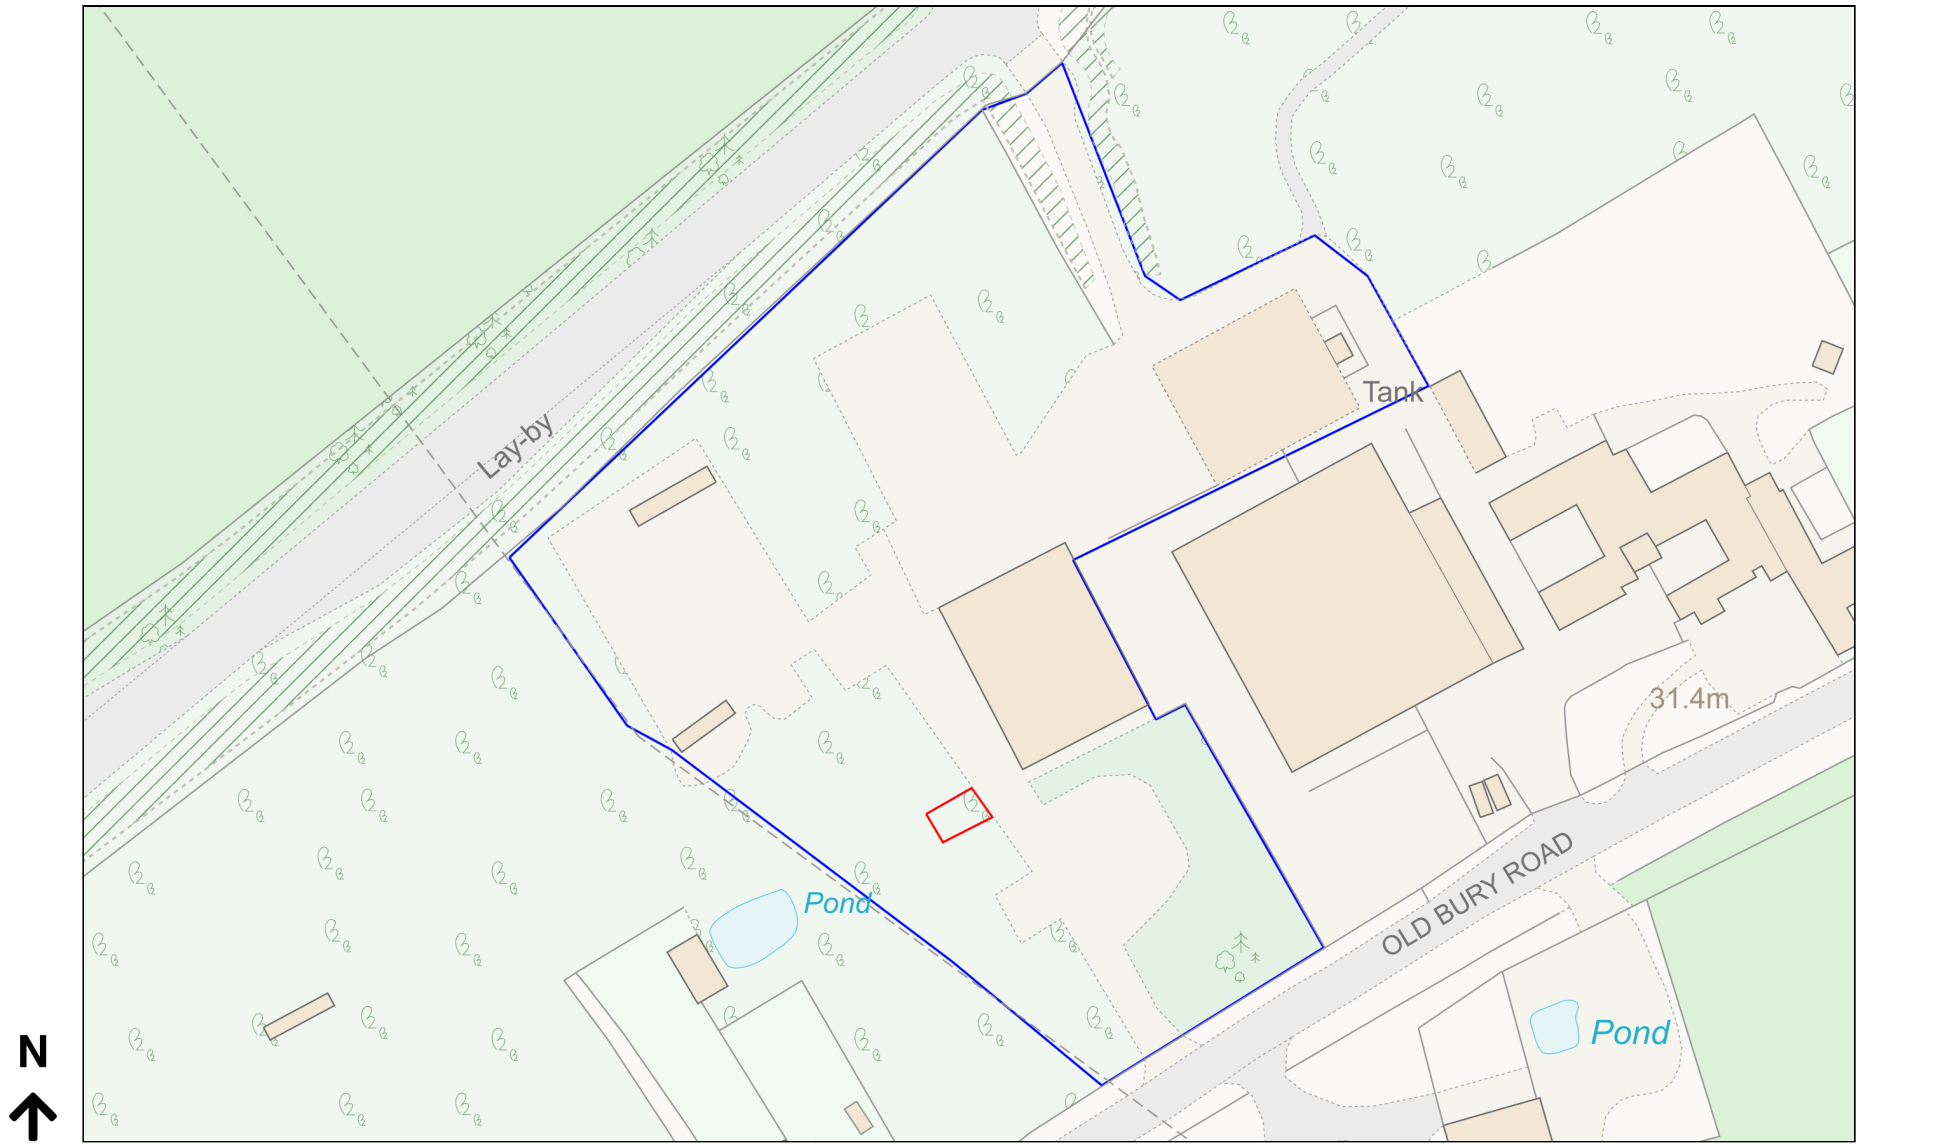

Location Plan

Site Address: The Yard, Place Farm, Old Bury Road, Stuston, IP21 4AD

Date Produced: 23-Nov-2023

Scale: 1:1250 @A4

Planning Portal Reference: PP-12620646v1