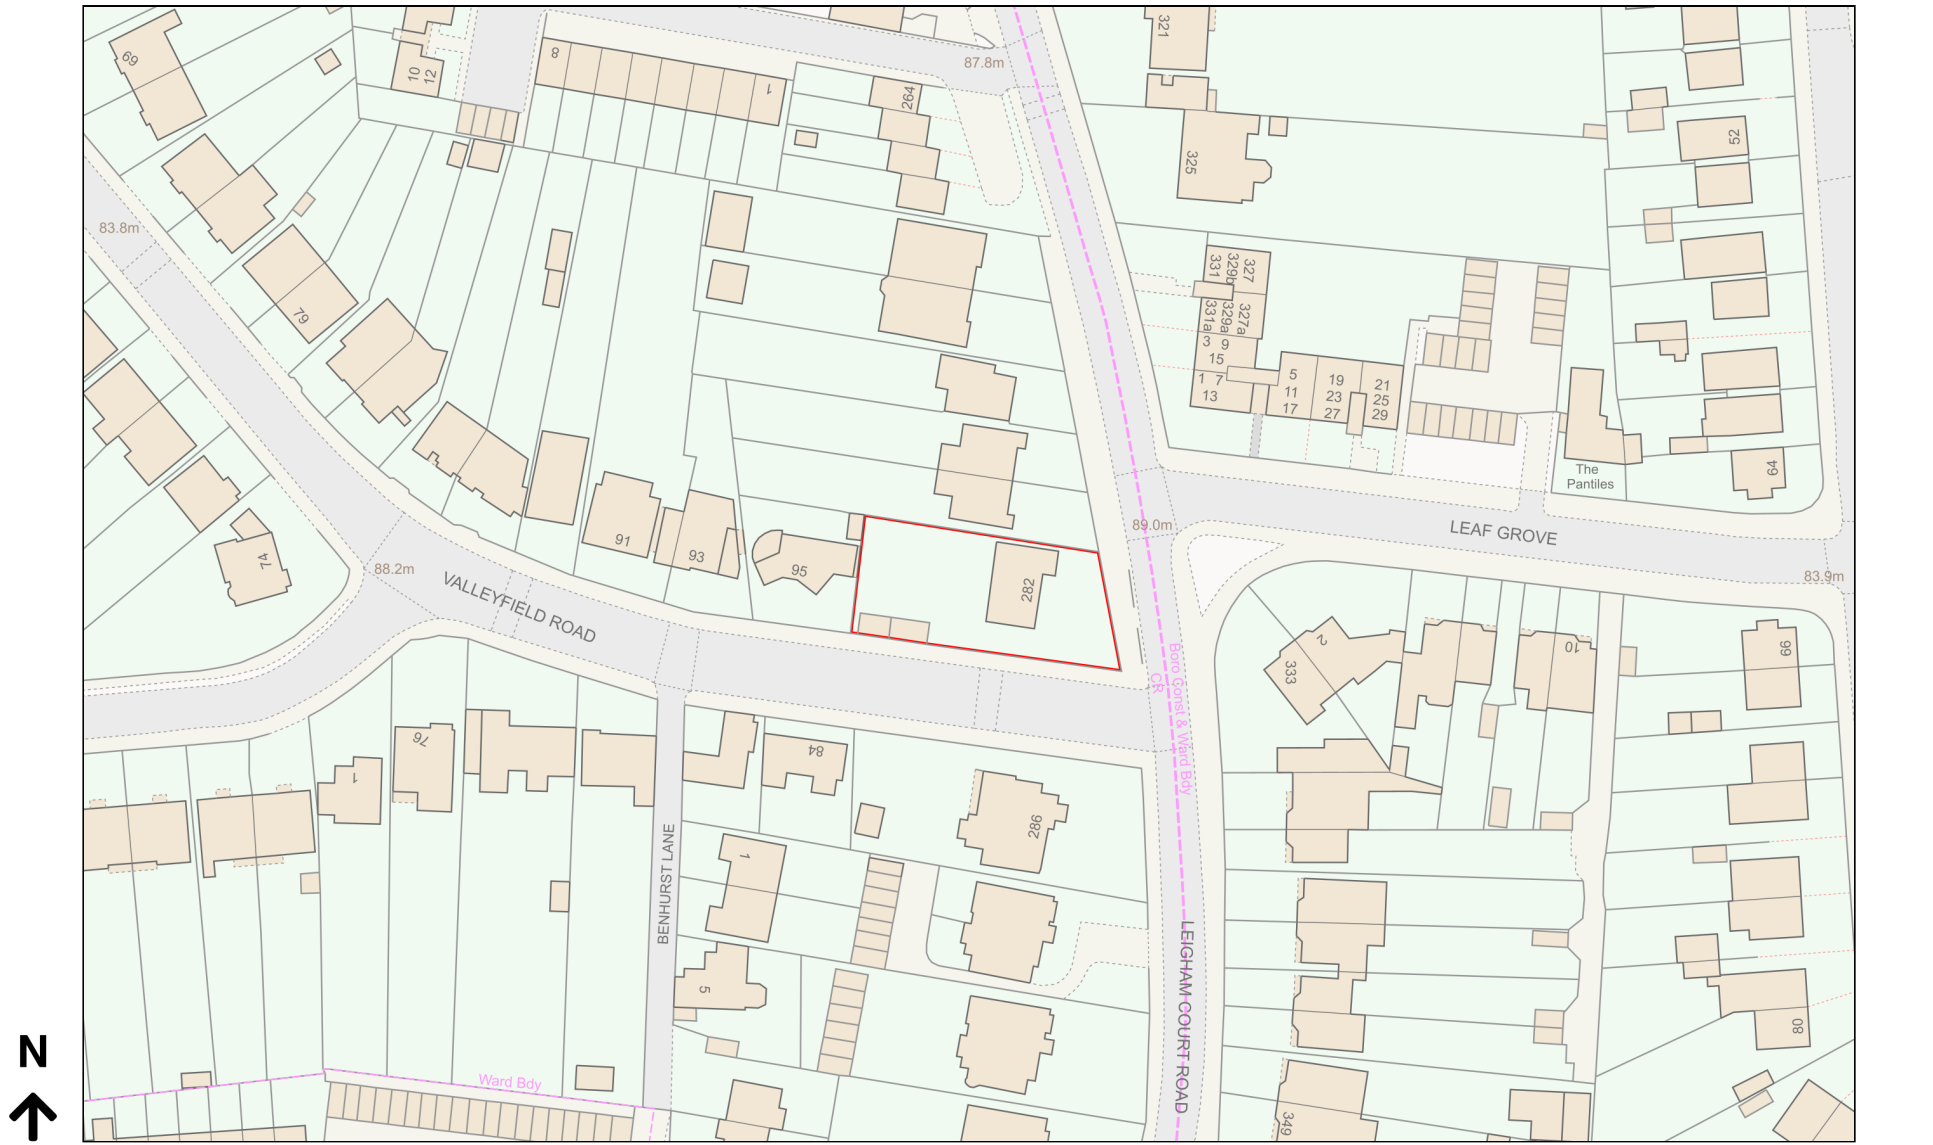

Location Plan

Site Address: 282, Leigham Court Road, London, SW16 2QR

Date Produced: 19-Oct-2023

Scale: 1:1250 @A4

Planning Portal Reference: PP-12508006v1