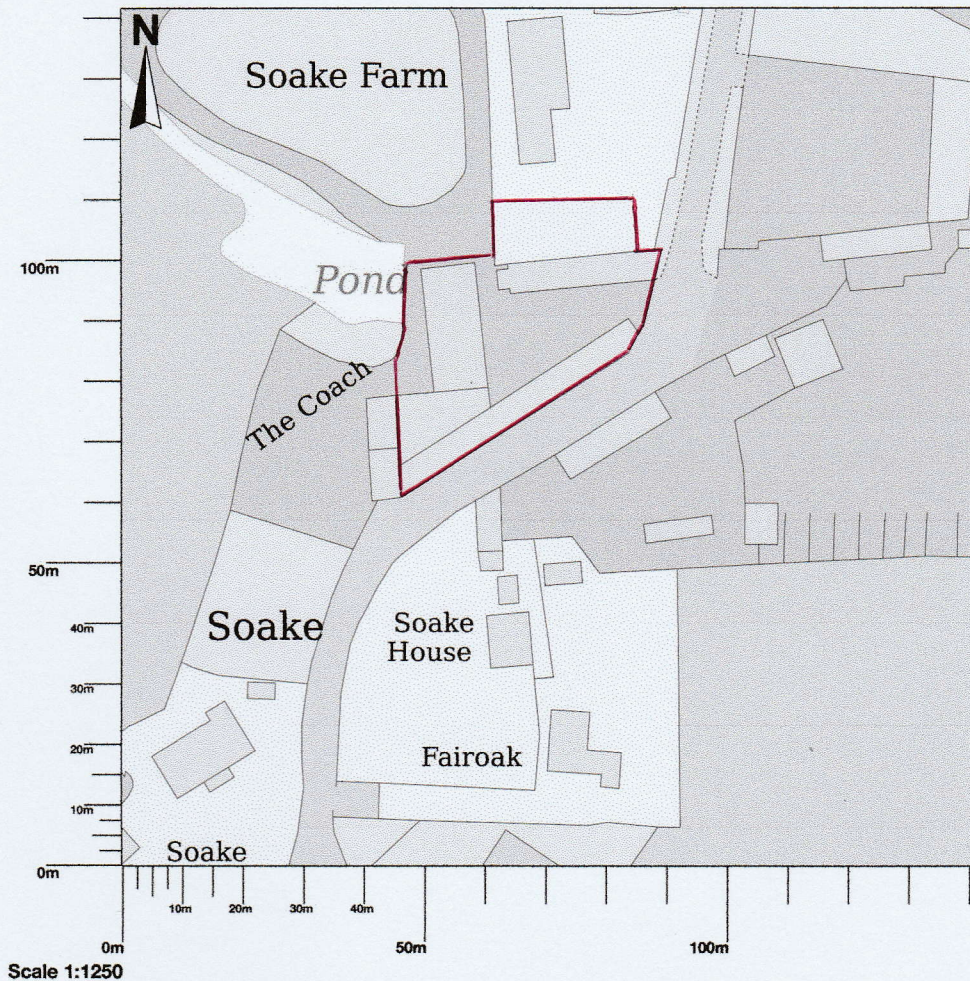

Redevelopment At Soake Farm House, Soake Road, Denmead, Waterlooville, PO7 6JA

Scale 1:1250