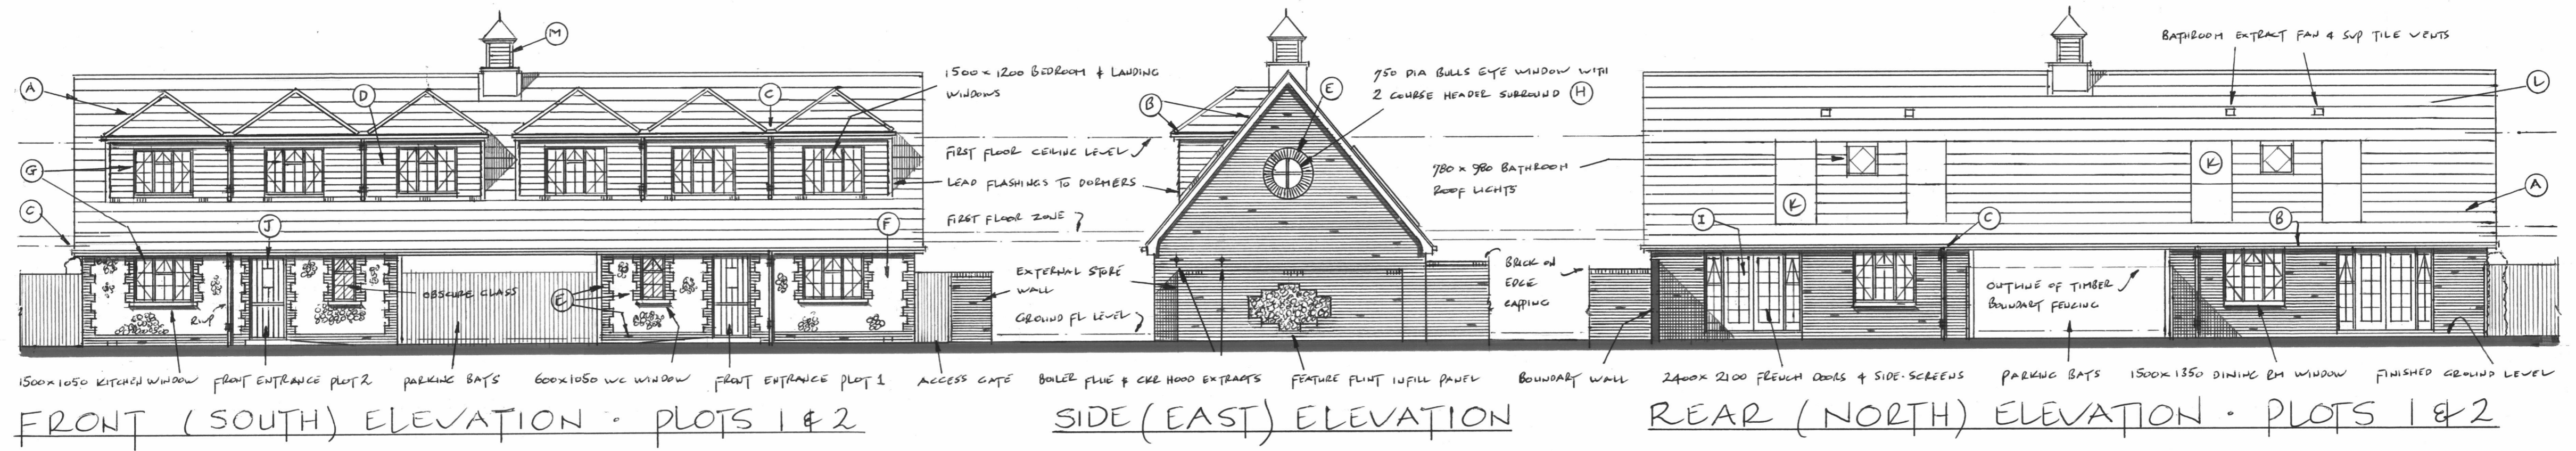

REDEVELOPMENT OF FORMER SADDLERY STORE WITH ASSOCIATED OFFICES & OUTBUILDINGS • AT SOAKE FARM  
 SOAKE ROAD • DENMEAD • WATERLOOVILLE • P076JA • PROPOSED 2 BED 3 PERSON SEMI-BUNGALOWS • PLOTS 1 & 2 1:100<sup>th</sup>

ROOF LAYOUT PLAN • PLOTS 1 & 2

- PLOT No's 1 & 2 : SCHEDULE OF EXTERNAL FINISHES**
- A Duo Pitched Main & Hipped Dormer Roofs : Marley ( or eq' approved ) concrete plain tiles with half round ridges & bonnet hips. Colour - Old English Dark Red
  - B Fascias, Bargeboards, Eaves/Verge Soffit Linings : Upvc, Colour - Cream.
  - C Half-Round Rainwater Gutters With Down pipes : Upvc, Colour - Black.
  - D External Facades : Marley ( or eq' approved ) concrete plain tiles to projecting dormer walls & cheeks, Colour - Old English Dark Red
  - E External Facades : Stock facing brickwork, Colour - Red/brown multi to :  
 i) Main facades, plinth at ground floor level & feature corner coins.  
 ii) Window & door jamb coirns to front elevation only.  
 iii) 2 course header surround to bulls eye window.
  - F External Facades : Flint brick feature infill panels.
  - G External Double Clear/Obacure Glazed Cottage Style Windows : Upvc : Colour - Cream, with reconstituted stone cills.
  - H External Double Clear Glazed Bulls Eye Window : Upvc, Colour - Cream.
  - I External Double Clear Glazed Cottage Style Rear Entrance French Doors With Side-Screens : Upvc, Colour - Cream.
  - J External Composite Stable Style Front Entrance Door : Colour - Charwell Green.
  - K Solar PV Panels : Surface mounted PV array system to achieve a minimum efficiency in accordance with Winchester City Councils Local plan and joint core Strategy. Colour - Black.
  - L Pivot Hung Roof lights : Colour - Dark grey ext' & White int' finish.
  - M Roof Tower With Louvres & Feature Finial : Grp : Plinth & roof with finial, Colour - Grey & Louvres, Colour - Cream.