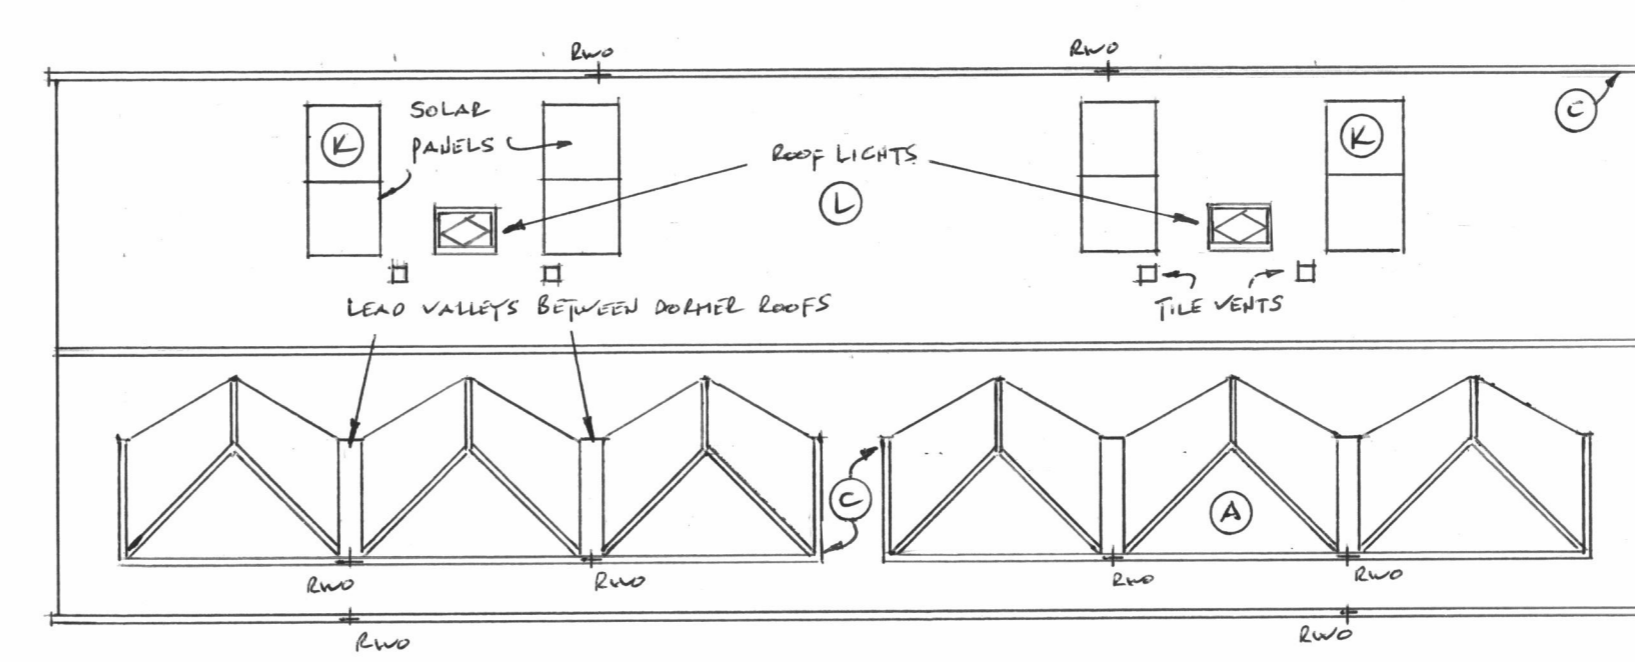

ISSUE	DATE	COMMENTS
1	3/9/23	ISSUED FOR PLANNING APPROVAL

FIRST FLOOR LAYOUT PLANS • PLOTS 1 & 2

SIDE (WEST) ELEVATION • TYPICAL CROSS SECTION

DRAWING N° SF/PP/100/1

GROUND FLOOR LAYOUT PLANS • PLOTS 1 & 2

ROOF LAYOUT PLAN • PLOTS 1 & 2

- PLOT No's 1 & 2 : SCHEDULE OF EXTERNAL FINISHES**
- A Duo Pitched Main & Hipped Dormer Roofs : Marley ( or eq' approved ) concrete plain tiles with half round ridges & bonnet hips. Colour - Old English Dark Red
  - B Fascias, Bargeboards, Eaves/Verge Soffit Linings : Upvc, Colour - Cream.
  - C Half-Round Rainwater Gutters With Down pipes : Upvc, Colour - Black.
  - D External Facades : Marley ( or eq' approved ) concrete plain tiles to projecting dormer walls & cheeks, Colour - Old English Dark Red
  - E External Facades : Stock facing brickwork, Colour - Red/brown multi to :  
 i) Main facades, plinth at ground floor level & feature corner coins.  
 ii) Window & door jamb coirns to front elevation only.  
 iii) 2 course header surround to bulls eye window.
  - F External Facades : Flint brick feature infill panels.
  - G External Double Clear/Obacure Glazed Cottage Style Windows : Upvc : Colour - Cream, with reconstituted stone cills.
  - H External Double Clear Glazed Bulls Eye Window : Upvc, Colour - Cream.
  - I External Double Clear Glazed Cottage Style Rear Entrance French Doors With Side-Screens : Upvc, Colour - Cream.
  - J External Composite Stable Style Front Entrance Door : Colour - Charwell Green.
  - K Solar PV Panels : Surface mounted PV array system to achieve a minimum efficiency in accordance with Winchester City Councils Local plan and joint core Strategy. Colour - Black.
  - L Pivot Hung Roof lights : Colour - Dark grey ext' & White int' finish.
  - M Roof Tower With Louvres & Feature Finial : Grp : Plinth & roof with finial, Colour - Grey & Louvres, Colour - Cream.