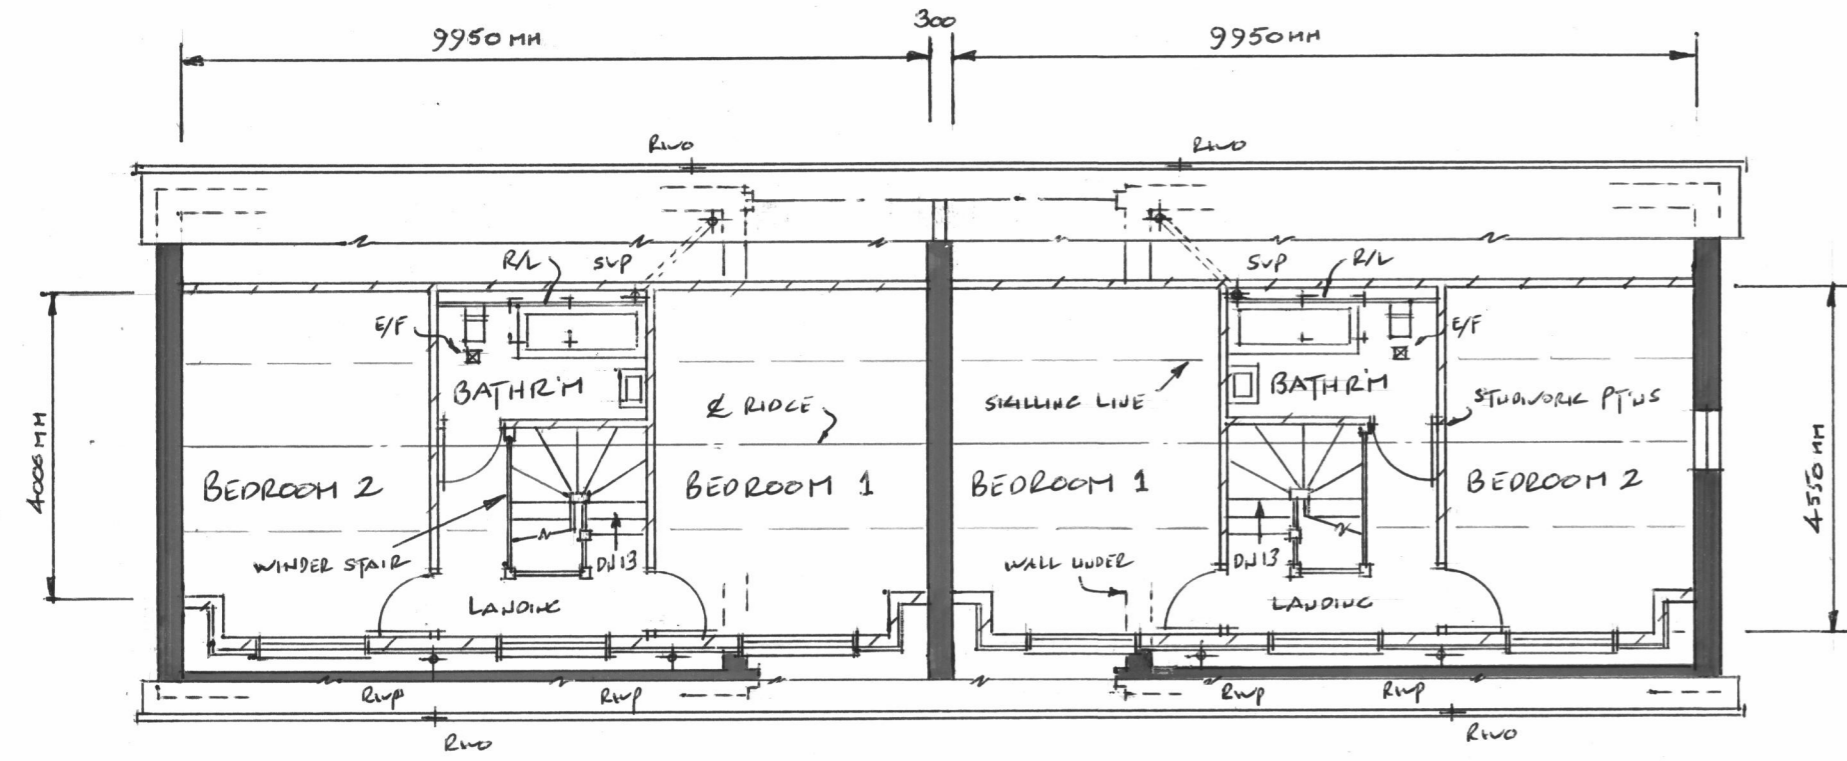

REDEVELOPMENT OF FORMER SADDLERY STORE WITH ASSOCIATED OFFICES & OUTBUILDINGS • AT SOAKE FARM  
 SOAKE ROAD • DENMEAD • WATERLOOVILLE • P076JA • PROPOSED 2 BED 3 PERSON SEMI-BUNGALOWS • PLOTS 1 & 2 1:100<sup>th</sup>

ISSUE	DATE	COMMENTS
1	3/9/23	ISSUED FOR PLANNING APPROVAL

FIRST FLOOR LAYOUT PLANS • PLOTS 1 & 2

SIDE (WEST) ELEVATION • TYPICAL CROSS SECTION

DRAWING N° SF/PP/100/1

GROUND FLOOR LAYOUT PLANS • PLOTS 1 & 2