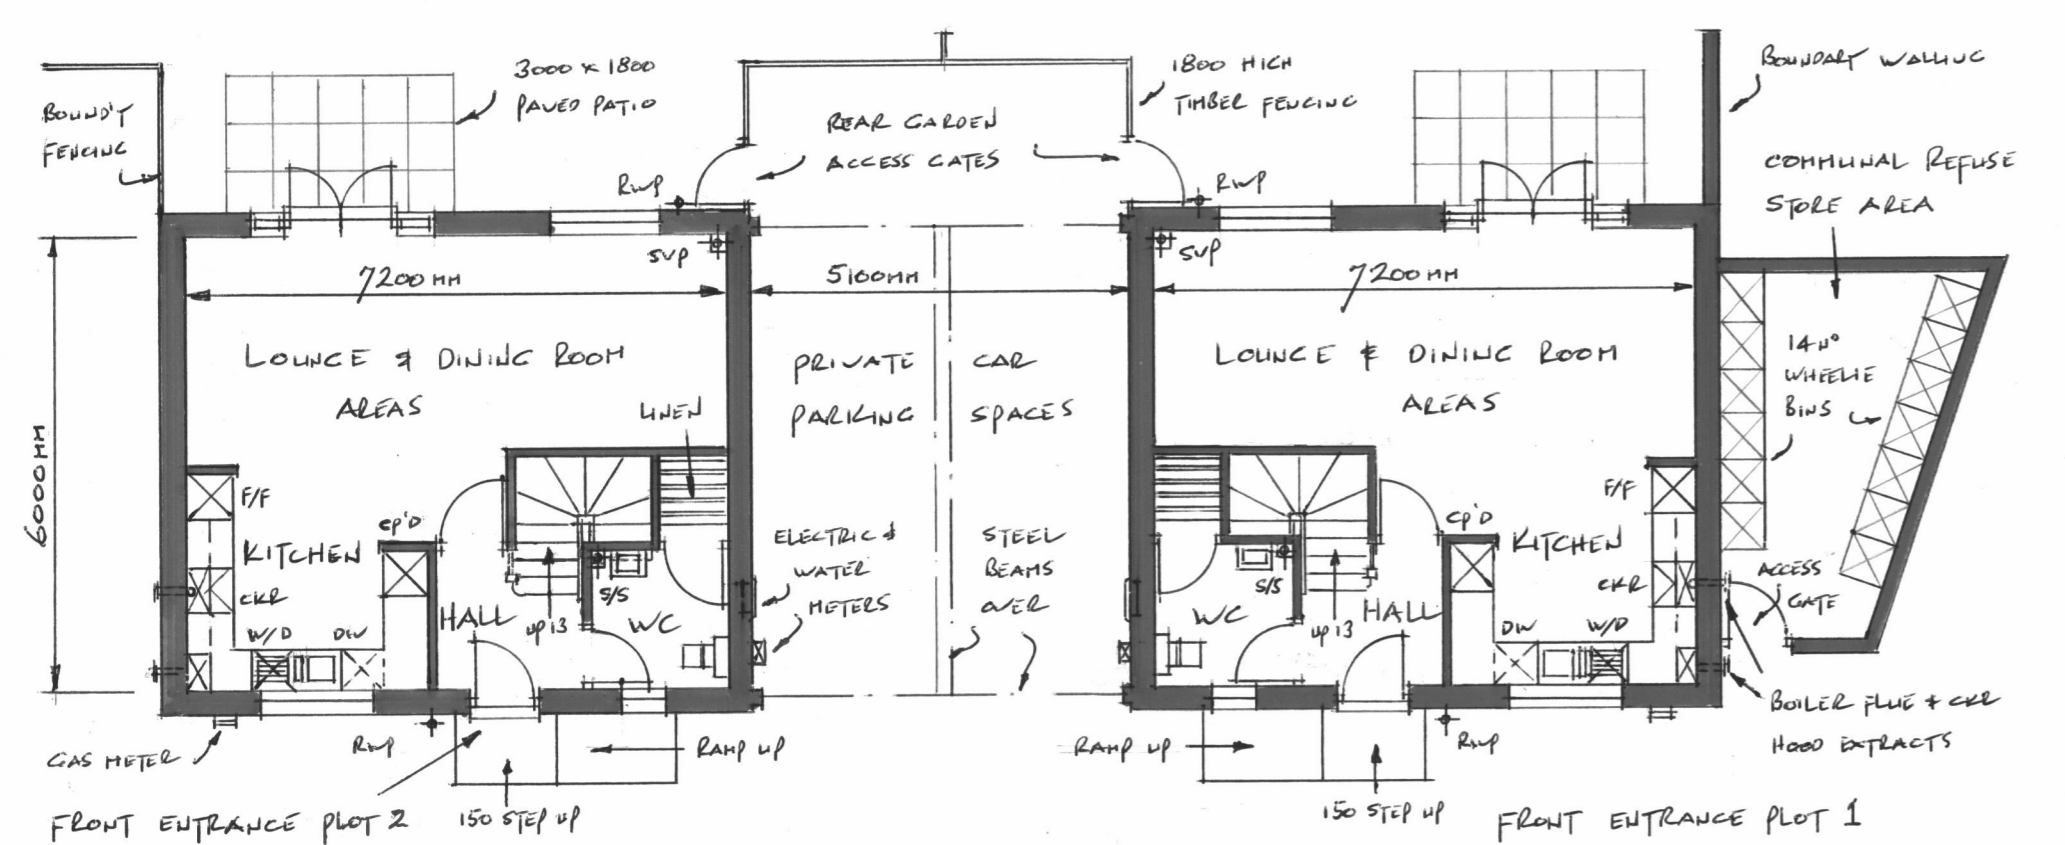

REDEVELOPMENT OF FORMER SADDLERY STORE WITH ASSOCIATED OFFICES & OUTBUILDINGS • AT SOAKE FARM  
 SOAKE ROAD • DENMEAD • WATERLOOVILLE • P076JA • PROPOSED 2 BED 3 PERSON SEMI-BUNGALOWS • PLOTS 1 & 2 1:100<sup>th</sup>

ISSUE	DATE	COMMENTS
1	3/9/23	ISSUED FOR PLANNING APPROVAL

FIRST FLOOR LAYOUT PLANS • PLOTS 1 & 2

SIDE (WEST) ELEVATION • TYPICAL CROSS SECTION

DRAWING N° SF/PP/100/1

GROUND FLOOR LAYOUT PLANS • PLOTS 1 & 2