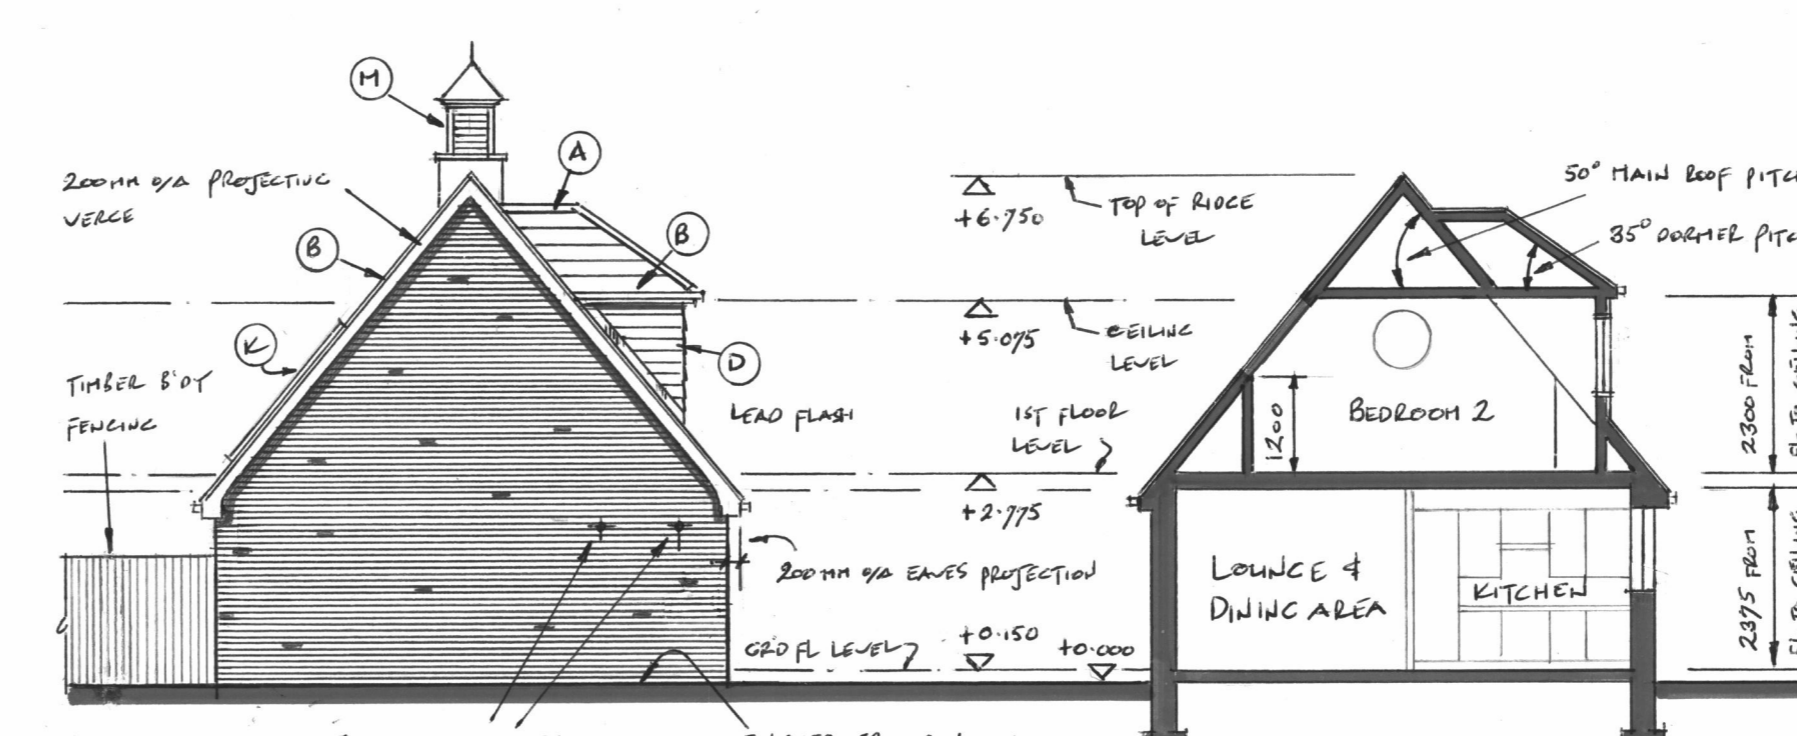

REDEVELOPMENT OF FORMER SADDLERY STORE WITH ASSOCIATED OFFICES & OUTBUILDINGS • AT SOAKE FARM  
 SOAKE ROAD • DENMEAD • WATERLOOVILLE • P076JA • PROPOSED 2 BED 3 PERSON SEMI-BUNGALOWS • PLOTS 1 & 2 1:100<sup>th</sup>

ISSUE	DATE	COMMENTS
1	3/9/23	ISSUED FOR PLANNING APPROVAL

FIRST FLOOR LAYOUT PLANS • PLOTS 1 & 2

SIDE (WEST) ELEVATION • TYPICAL CROSS SECTION

DRAWING N° SF/PP/100/1

GROUND FLOOR LAYOUT PLANS • PLOTS 1 & 2