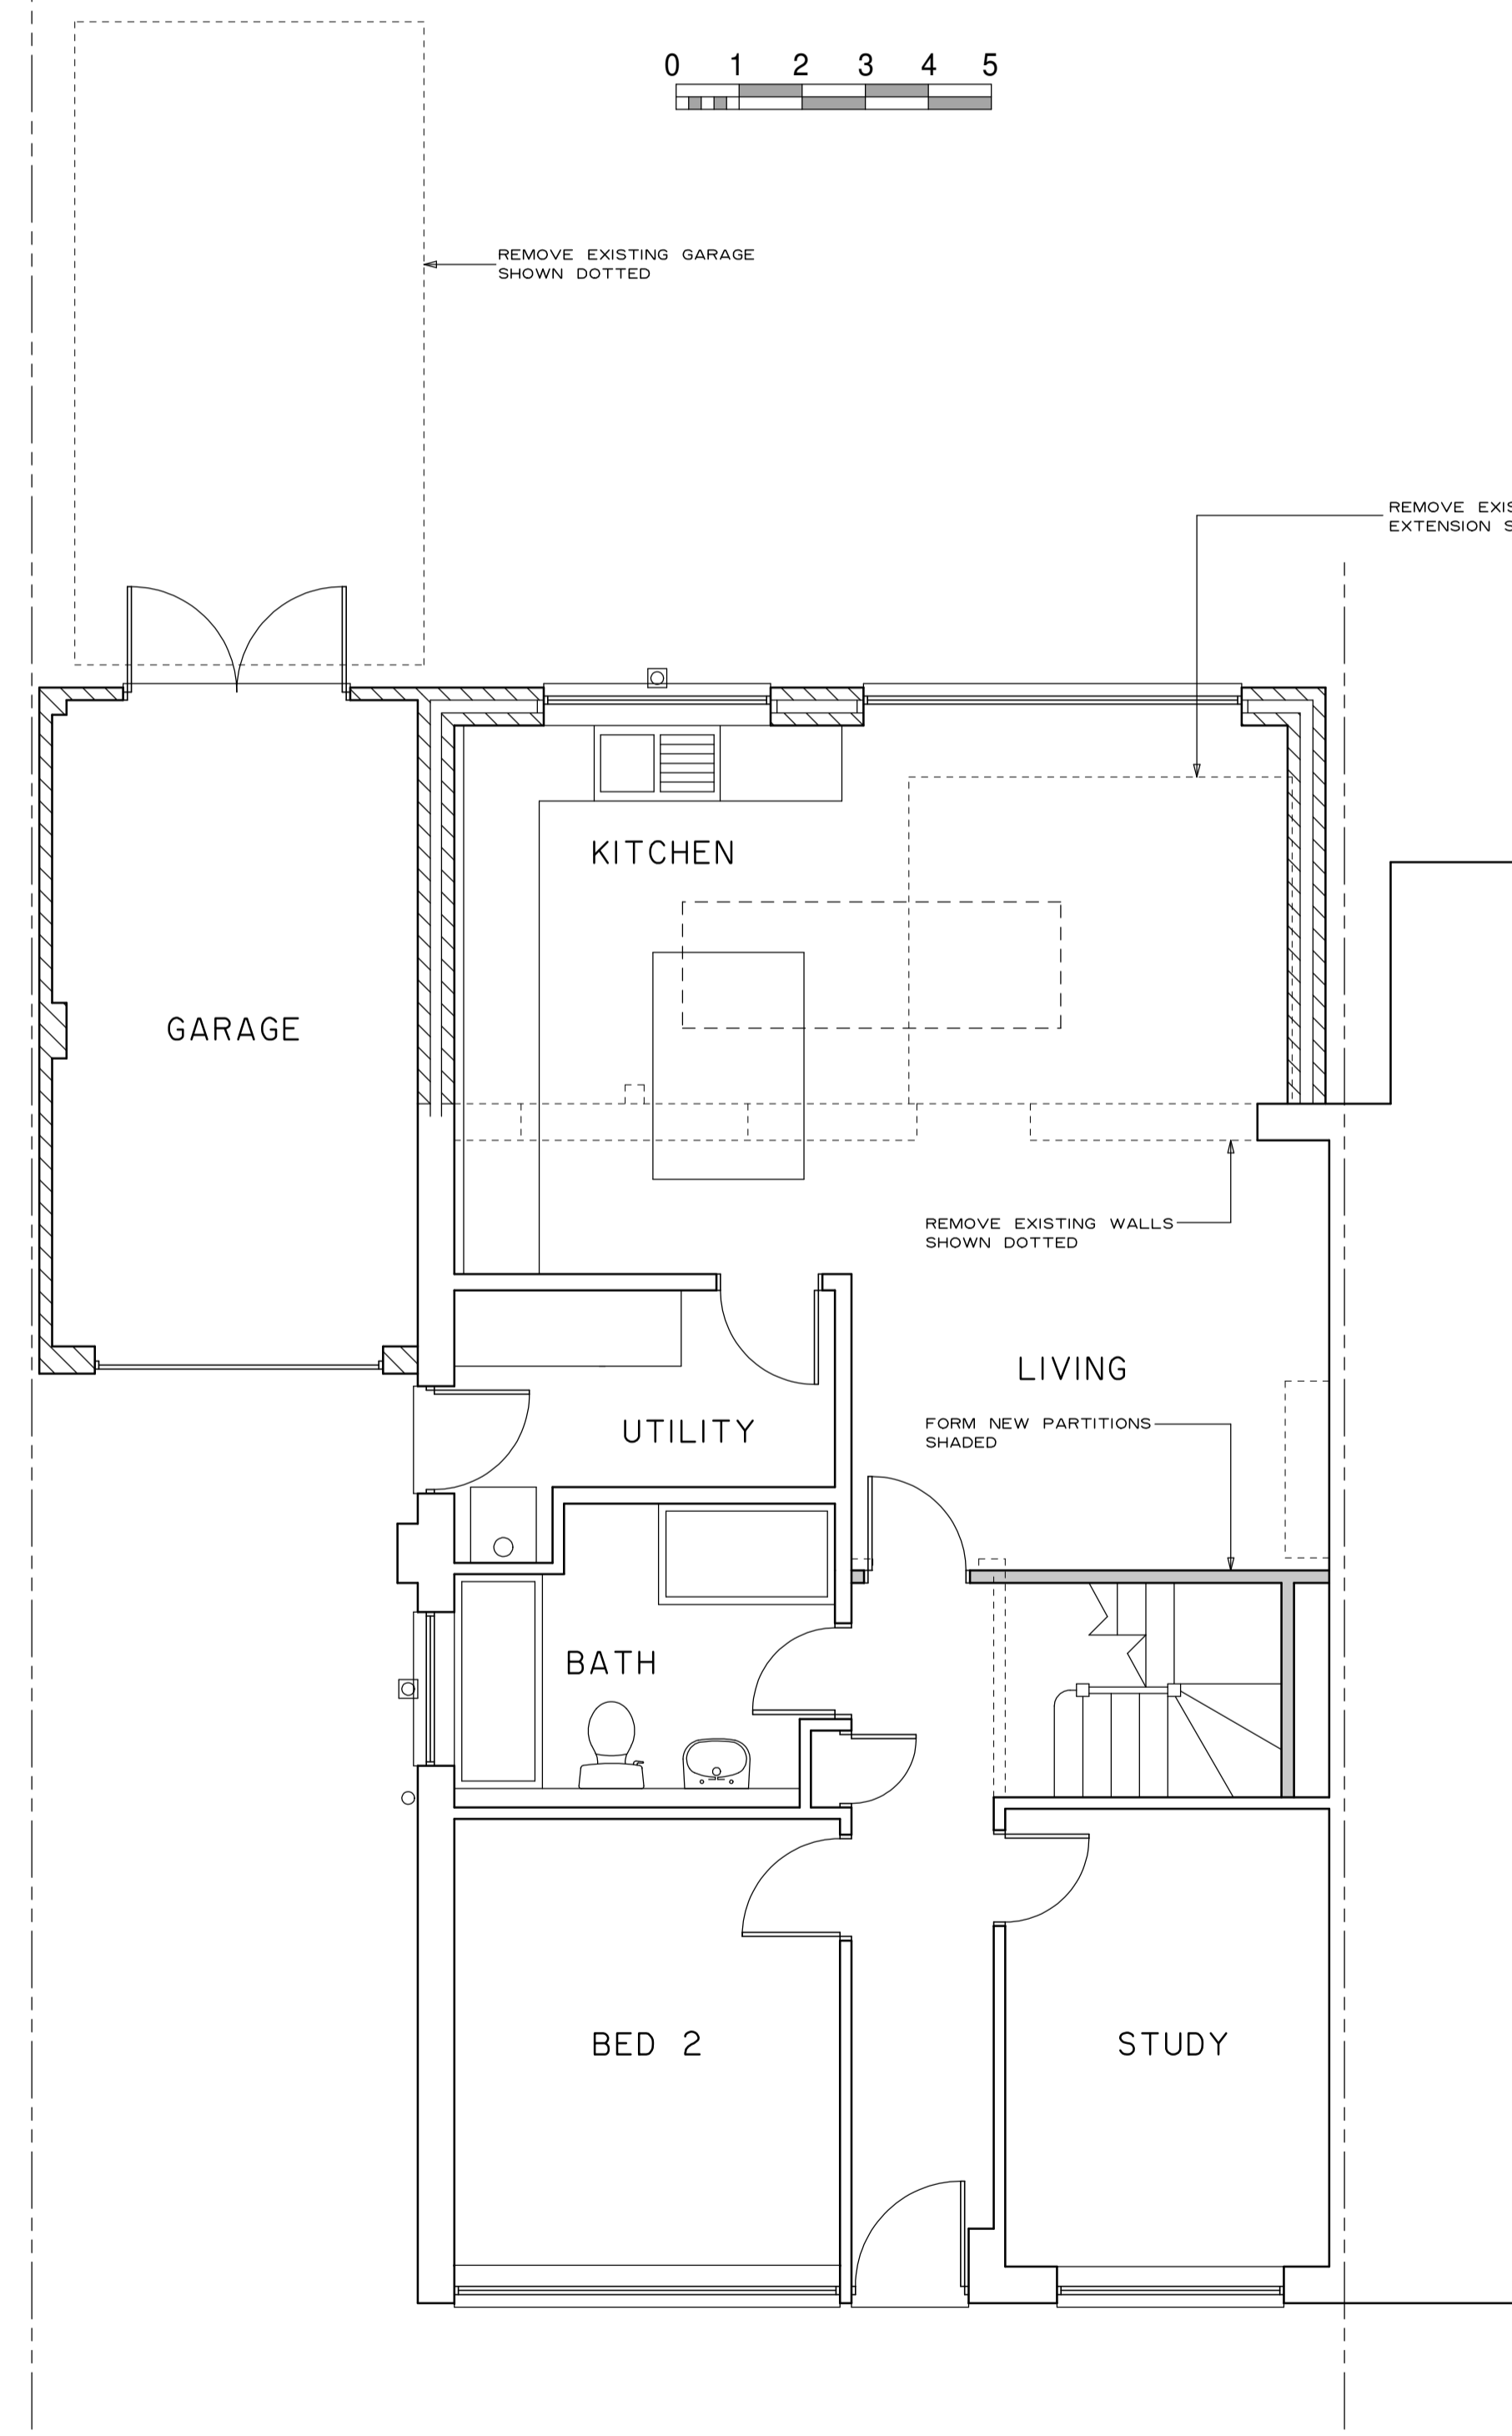

FRONT

R H SIDE

REAR

L H SIDE

GROUND FLOOR

FIRST FLOOR

CLIVE BALDWIN *Building Design*
 Witches Moon, Stony Lane, Little Kingshill, Bucks. HP16 0DS.
 Telephone: 01494 936869

89 COLLEGE CRESCENT
 OAKLEY

Proposed extension & alterations

Scale: 1:50, 1:100 @ A1 Date: NOVEMBER 2023

2338/02

Scale this drawing for Planning purposes only.
 All dimensions are to be checked on site and any discrepancies reported.