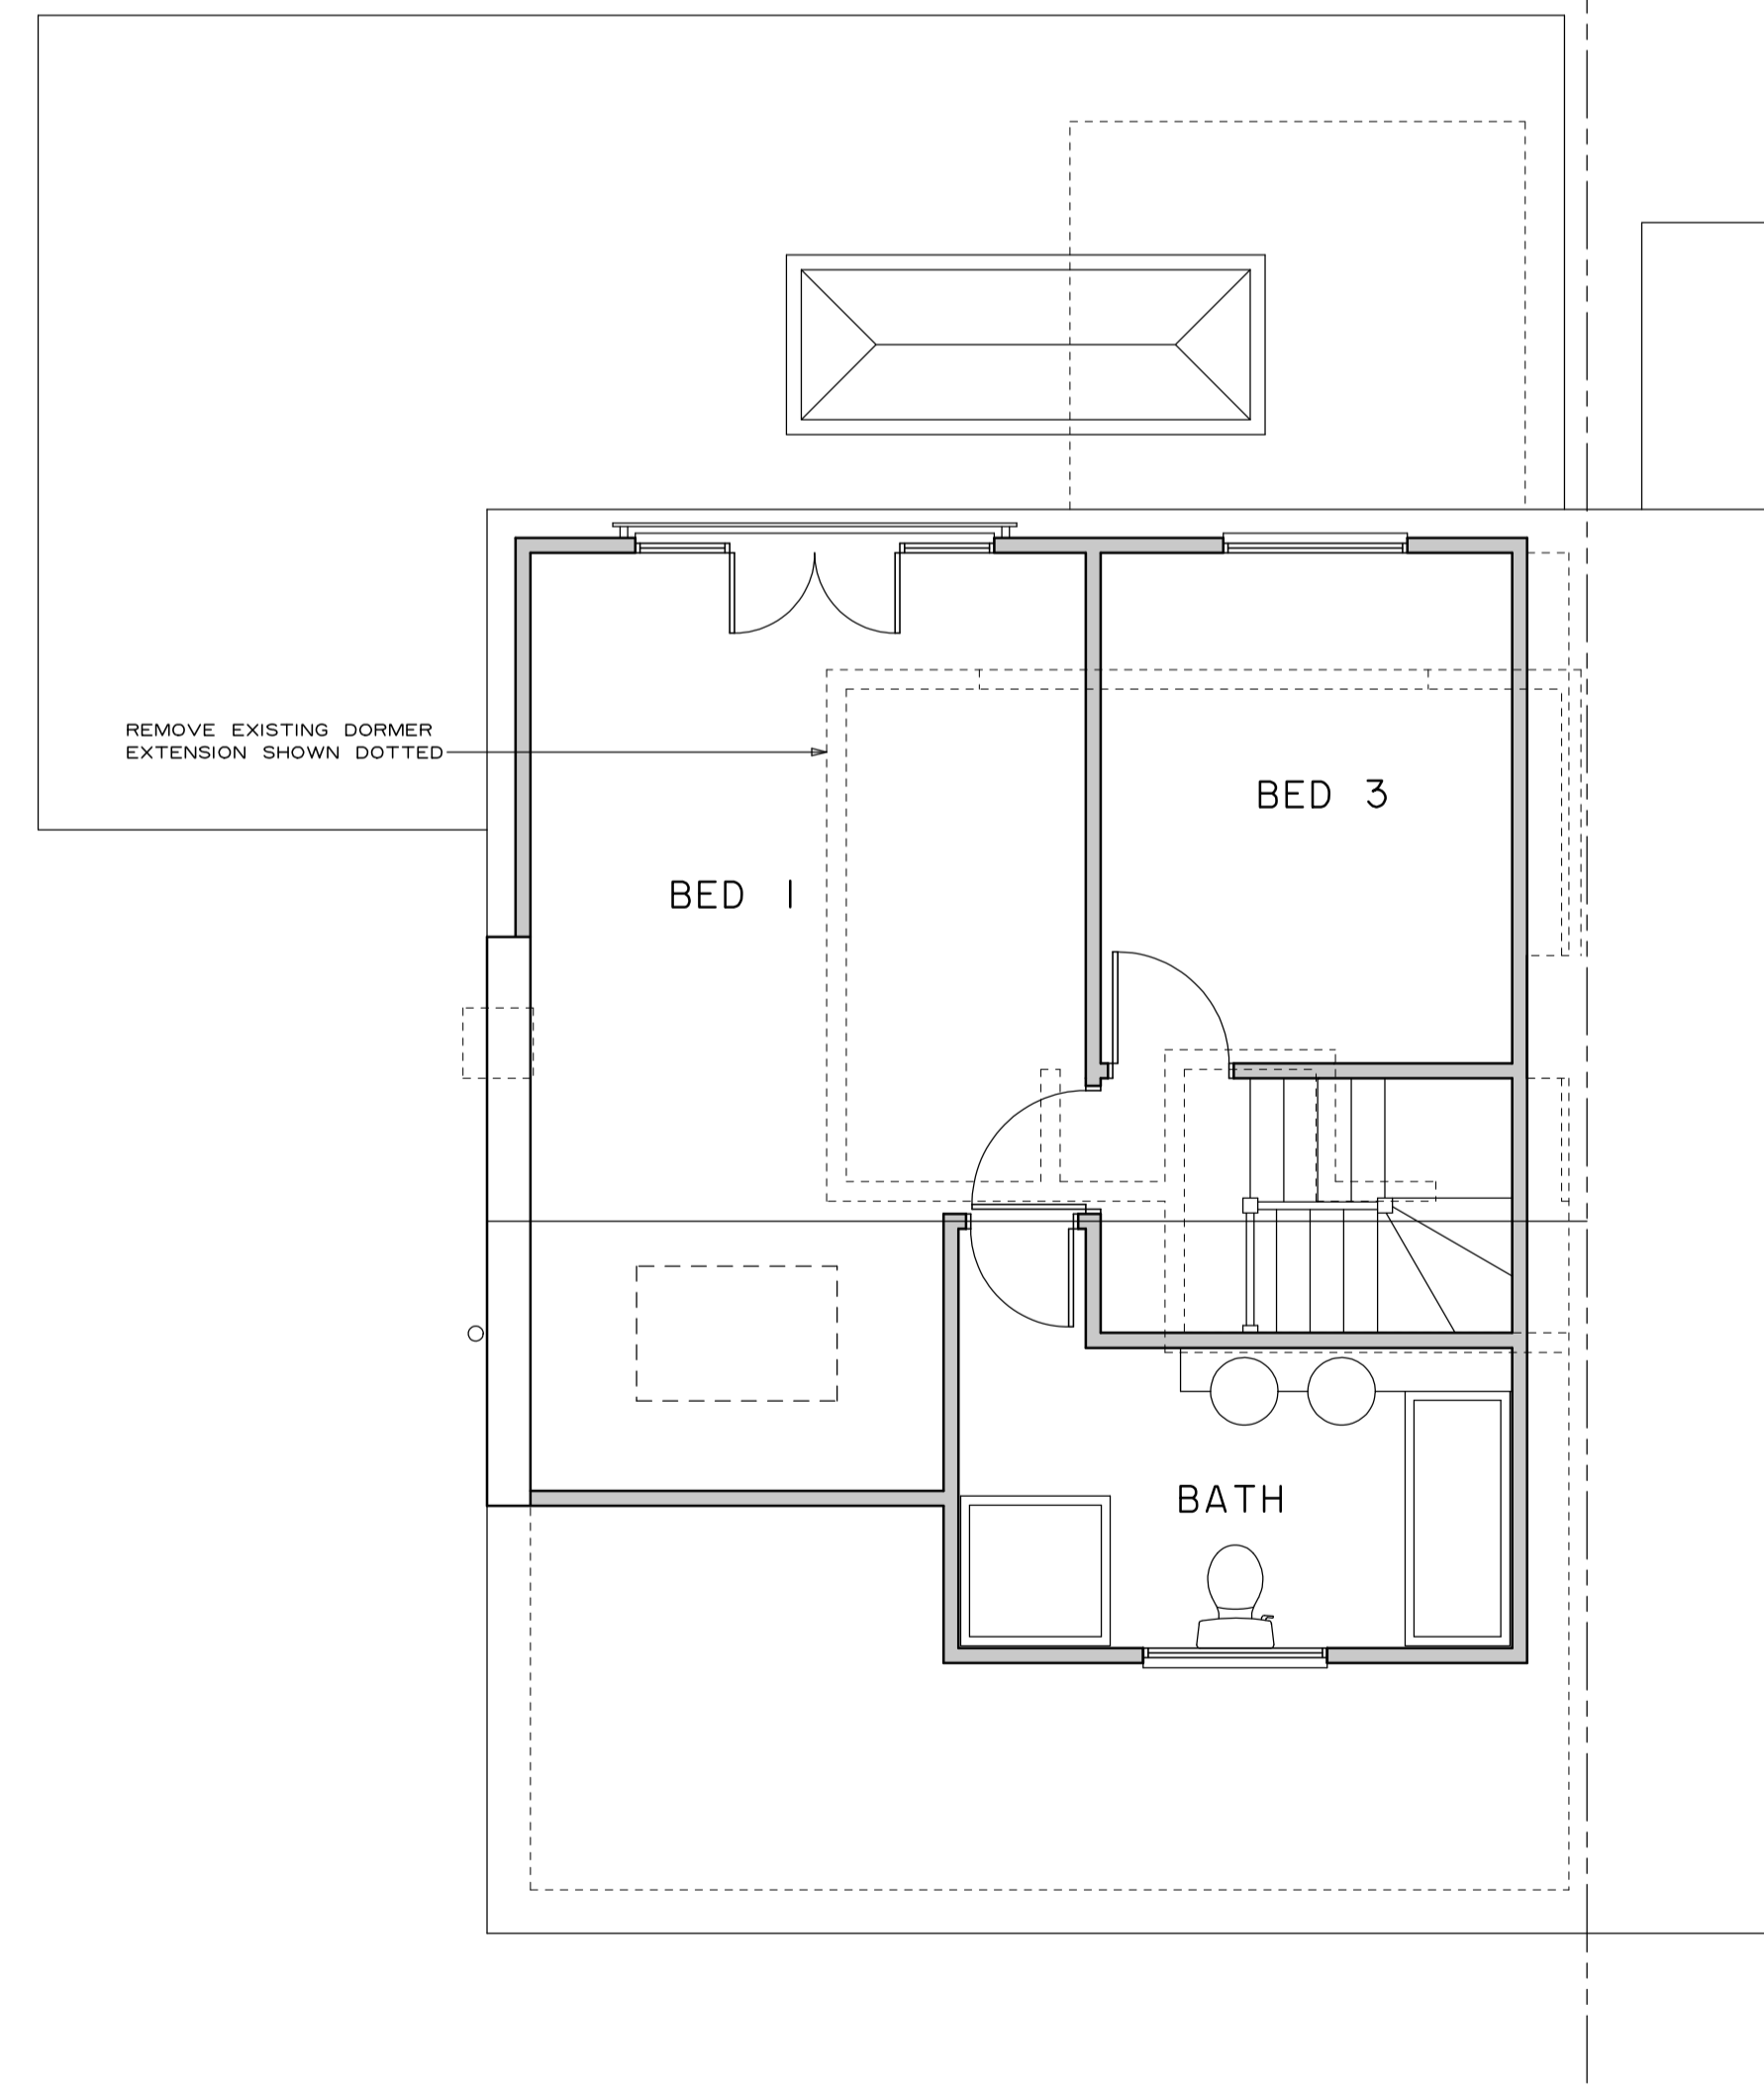

FRONT

R H SIDE

REAR

L H SIDE

GROUND FLOOR

FIRST FLOOR

CLIVE BALDWIN *Building Design*
 Witches Moon, Stony Lane, Little Kingshill, Bucks. HP16 0DS.
 Telephone: 01494 936869

89 COLLEGE CRESCENT
 OAKLEY

Proposed extension & alterations

Scale: 1:50, 1:100 @ A1 Date: NOVEMBER 2023

2338/02

Scale this drawing for Planning purposes only.
 All dimensions are to be checked on site and any discrepancies reported.