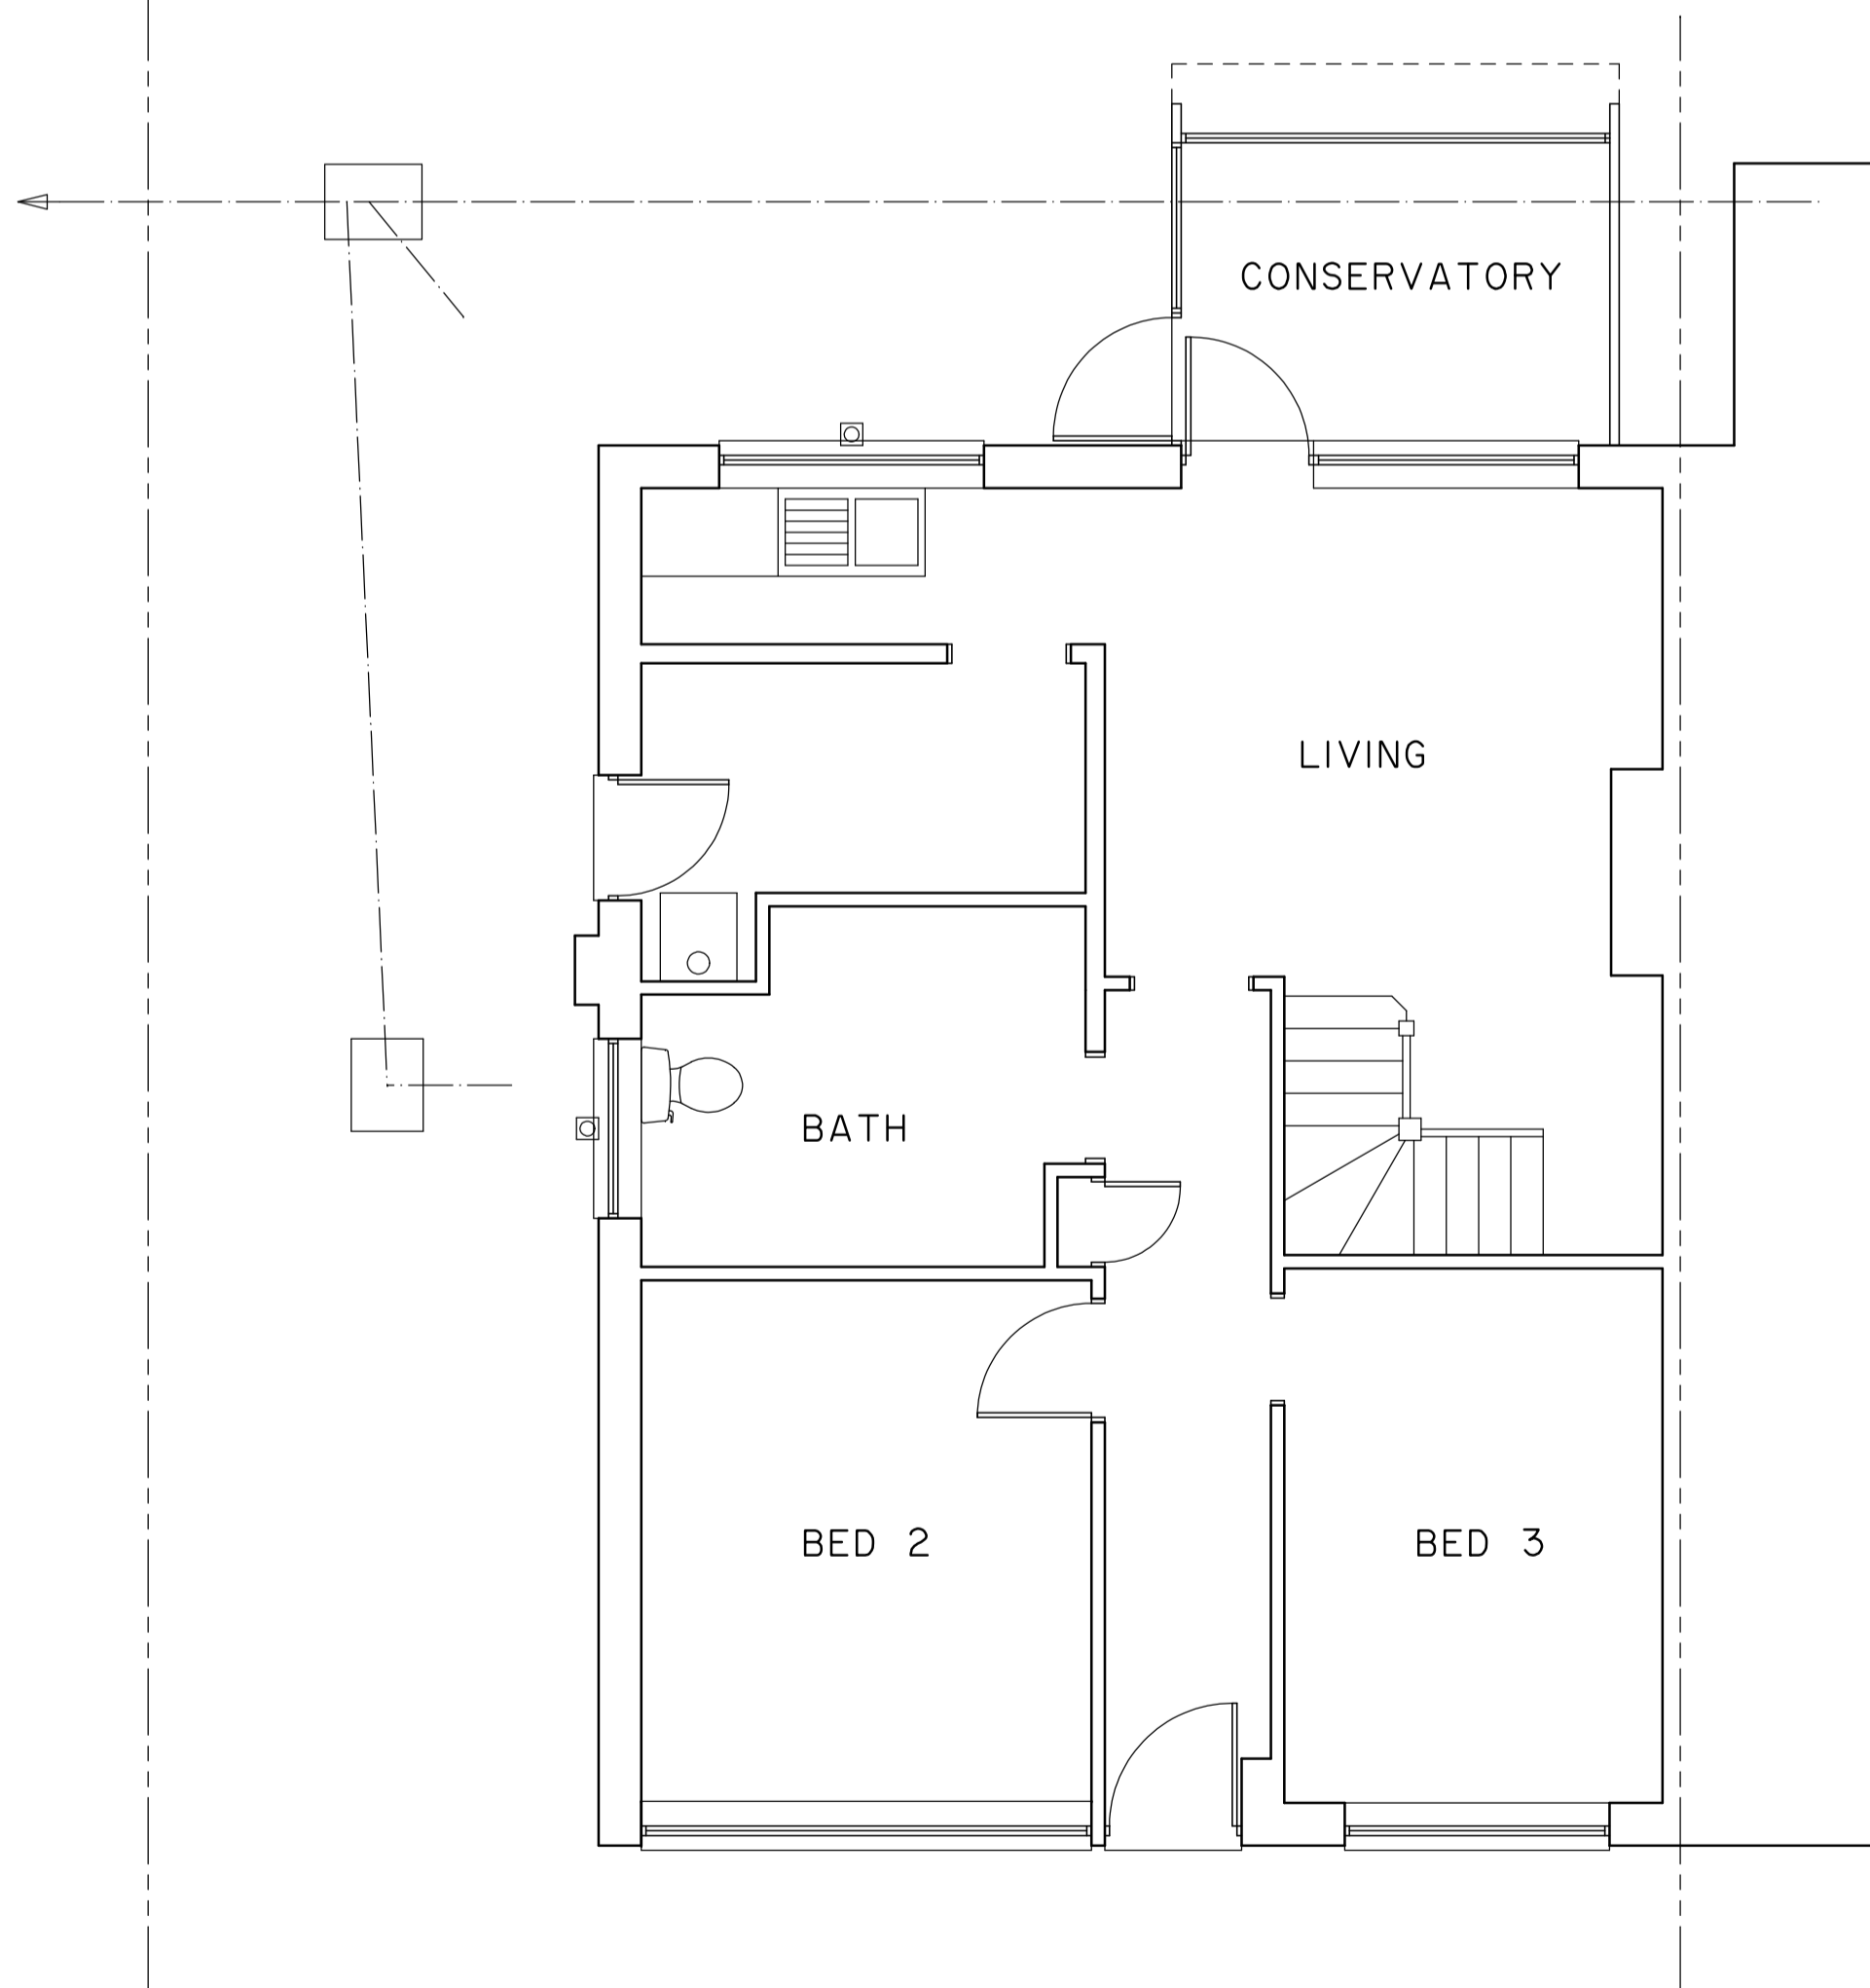

FRONT

R H SIDE

REAR

L H SIDE

Oil tank

GARAGE

GROUND FLOOR

FIRST FLOOR

CLIVE BALDWIN *Building Design*

Witches Moon, Stony Lane, Little Kingshill, Bucks. HP16 0DS.
Telephone: 01494 936869

**89 COLLEGE CRESCENT
OAKLEY**

Survey

Scale: 1:50, 1:100 @ A1

Date: NOVEMBER 2023

2338/01

Scale this drawing for Planning purposes only.
All dimensions are to be checked on site and any discrepancies reported.