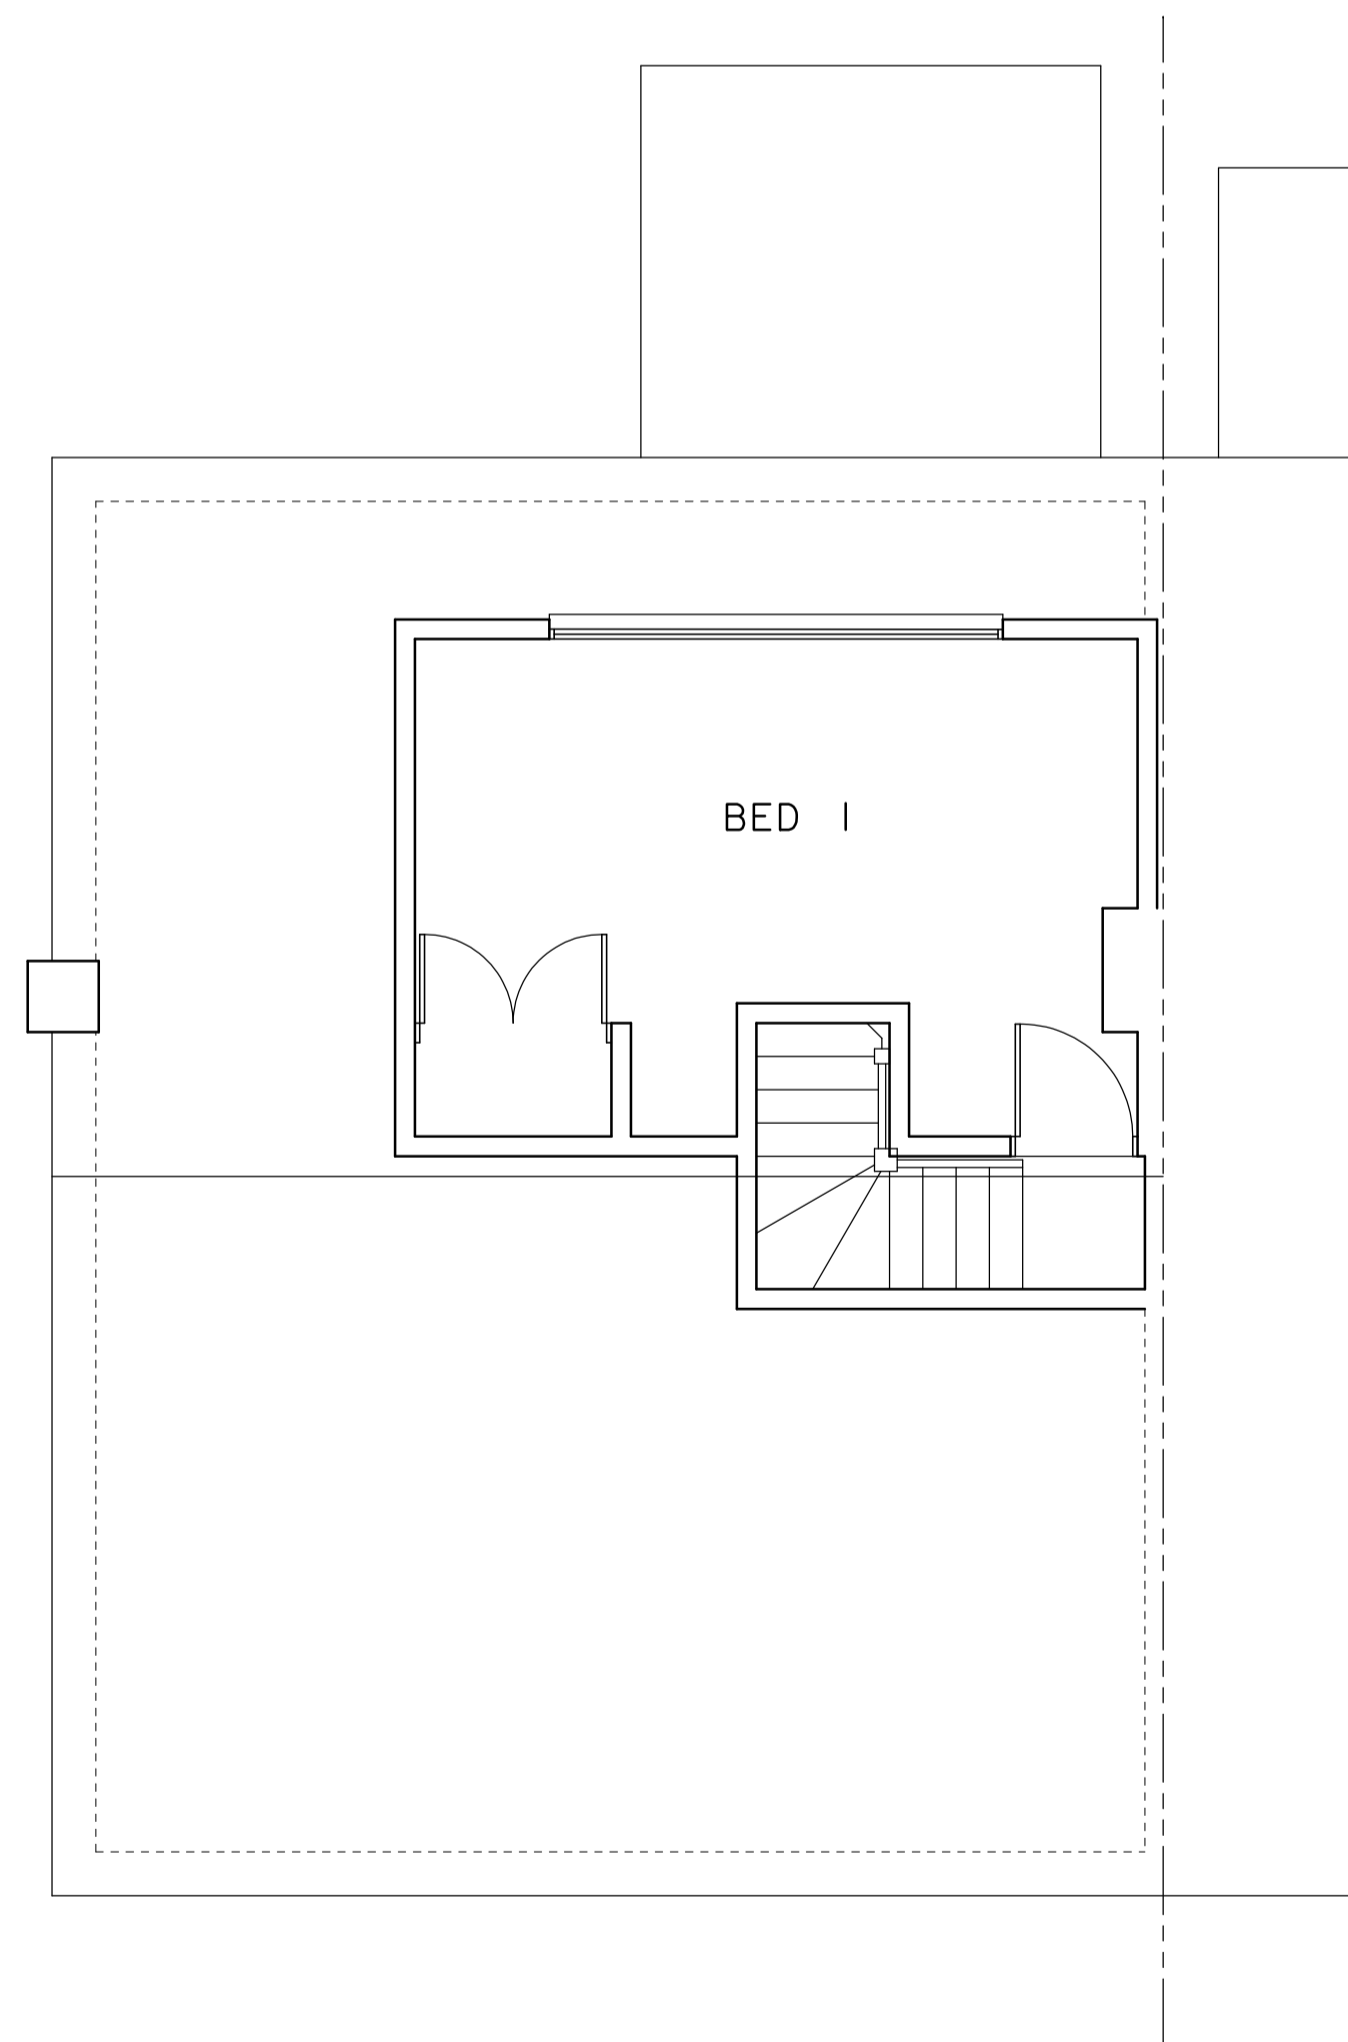

FRONT

R H SIDE

REAR

L H SIDE

Oil tank

GARAGE

GROUND FLOOR

FIRST FLOOR

CLIVE BALDWIN *Building Design*

Witches Moon, Stony Lane, Little Kingshill, Bucks. HP16 0DS.
Telephone: 01494 936869

**89 COLLEGE CRESCENT
OAKLEY**

Survey

Scale: 1:50, 1:100 @ A1

Date: NOVEMBER 2023

2338/01

Scale this drawing for Planning purposes only.
All dimensions are to be checked on site and any discrepancies reported.