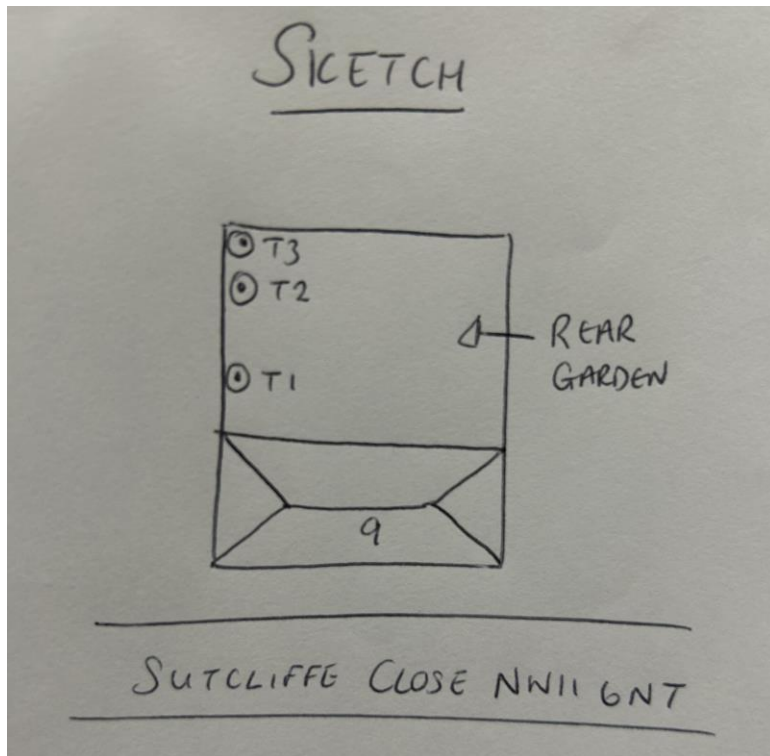

9 Sutcliffe Close NW11 6NT

T1: Apple

T2: Plum

T3: Purple Plum

T1: Apple (5m): Reduce height by 3m and shape to keep tree at a size suitable for its location

T2: Plum (6m): Remove one stem and reduce remaining crown to keep tree at a size suitable for its location

T3: Purple plum (6m): Crown reduce by 1.5m to keep tree at a size suitable for its location