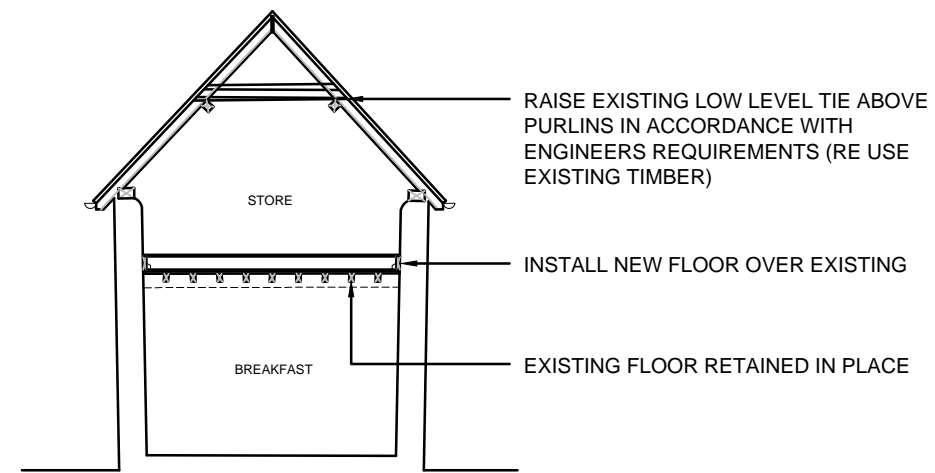

FIRST FLOOR PLAN (OVER KITCHEN)

FIRST FLOOR PLAN (OVER KITCHEN)

Revisions

LYNN DAVIS ARCHITECTS 
West Street Barn Finglesham Deal CT14 0NH 07747753542

Job

59 STRAND STREET
SANDWICH
KENT
CT13 9EX

Title PROPOSED FIRST FLOOR
PLAN & TYPICAL SECTION