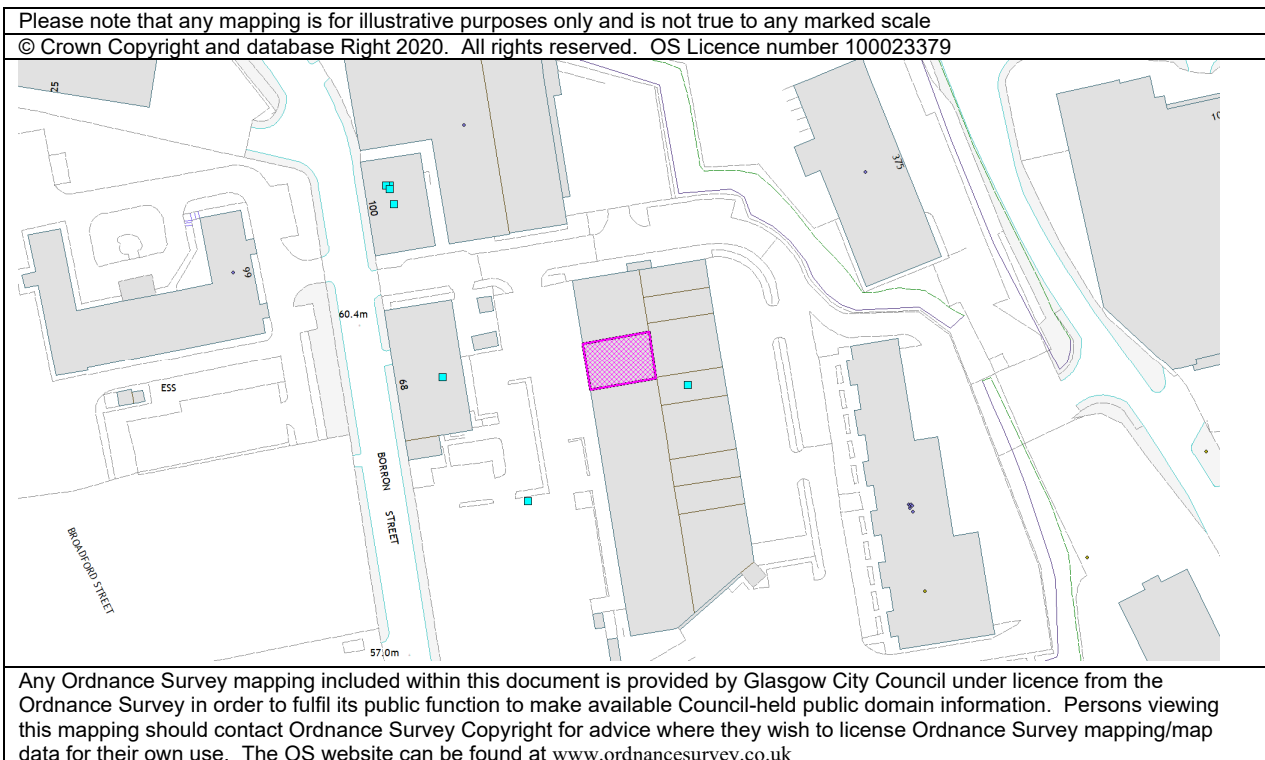

23/02620/FUL

**Unit R5 Port Dundas Business Park 100 Borron Street
Glasgow G4 9XG**

NEIGHBOURING LAND TO BE NOTIFIED

none

NEIGHBOURS NOTIFIED

1. Unit 14 Port Dundas Business Park 100 Borron Street Glasgow G4 9XG
2. Eurogateway Units E4 - E5 Port Dundas Business Park 100 Borron Street Glasgow G4 9XG
3. Unit D Blair Court Port Dundas Business Park 100 Borron Street Glasgow G4 9XE
4. Unit 18 Port Dundas Business Park 100 Borron Street Glasgow G4 9XG
5. Unit R18 Port Dundas Business Park 100 Borron Street Glasgow G4 9XG
6. Unit 2 Port Dundas Business Park 100 Borron Street Glasgow G4 9XG
7. Unit R9 Port Dundas Business Park 100 Borron Street Glasgow G4 9XG
8. Unit 20 Port Dundas Business Park 100 Borron Street Glasgow G4 9XG
9. Unit B Blair Court Port Dundas Business Park 100 Borron Street Glasgow G4 9XG